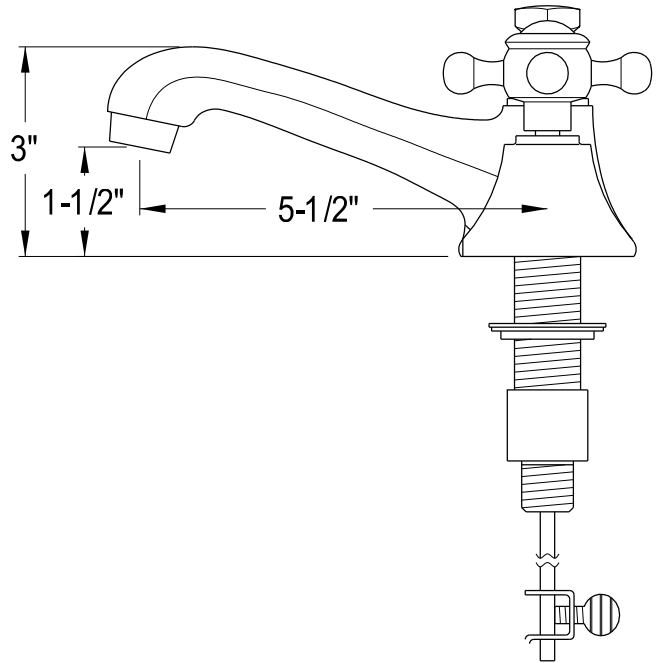

**MODEL: MADALYN 60WF**

WATER  
CREATION

## TECHNICAL DATASHEET

Water Creation London Classic  
Wide Spread Lavatory Faucet  
F2-0009-01-BX

### PRODUCT SPECIFICATION

Construction: 100% Solid Brass  
Connection: 1/2" IPS

Finish: Chrome  
Handle Style: British Cross  
Sink Hole Required: 3  
Spout Height: 1-1/2" Aerator, 3" Overall  
Spout Reach: 5-1/2"  
Flow Rate: 2.0 GPM @ 60 PSI