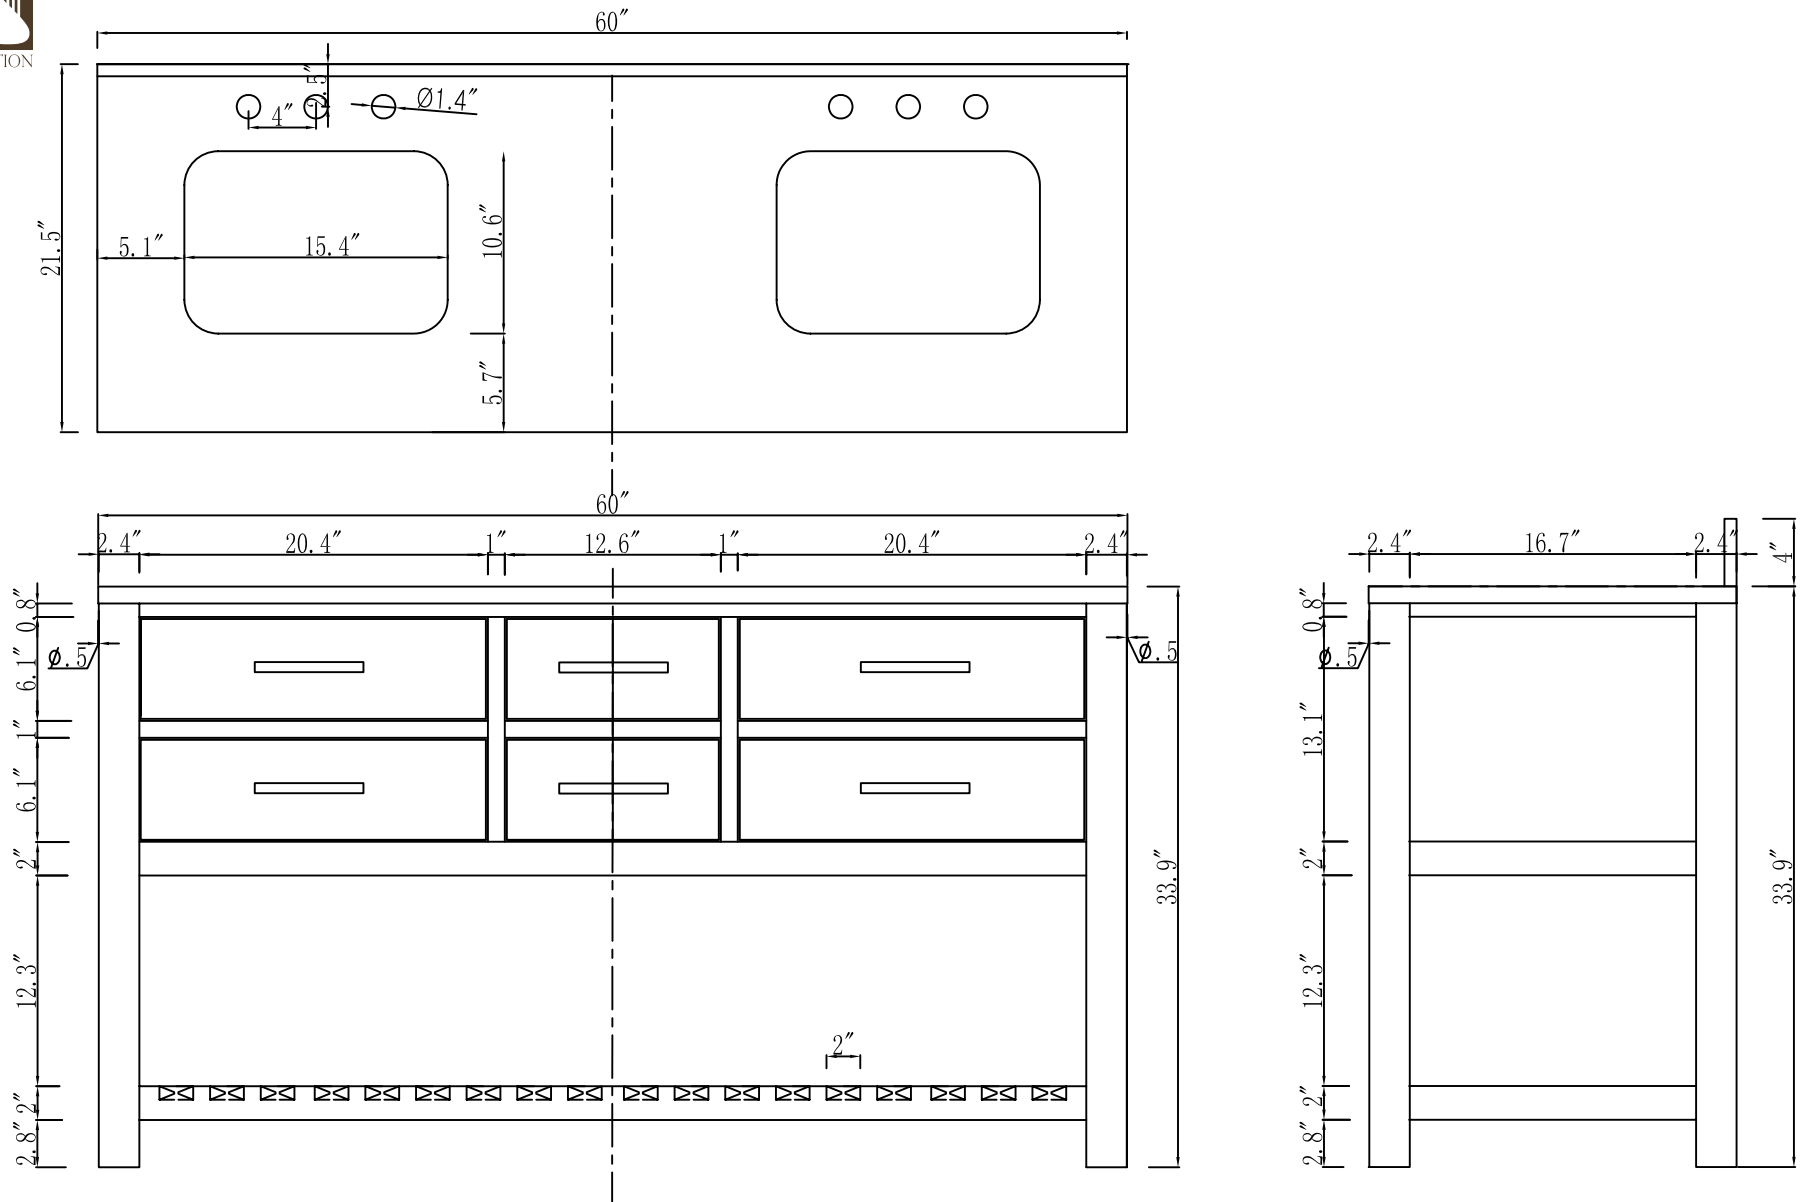

**MODEL: MADALYN 60WF**

WATER  
CREATION

## TECHNICAL DATASHEET

Water Creation London Classic  
Wide Spread Lavatory Faucet  
F2-0009-01-BX

### PRODUCT SPECIFICATION

Construction: 100% Solid Brass  
Connection: 1/2" IPS

Finish: Chrome  
Handle Style: British Cross  
Sink Hole Required: 3  
Spout Height: 1-1/2" Aerator, 3" Overall  
Spout Reach: 5-1/2"  
Flow Rate: 2.0 GPM @ 60 PSI