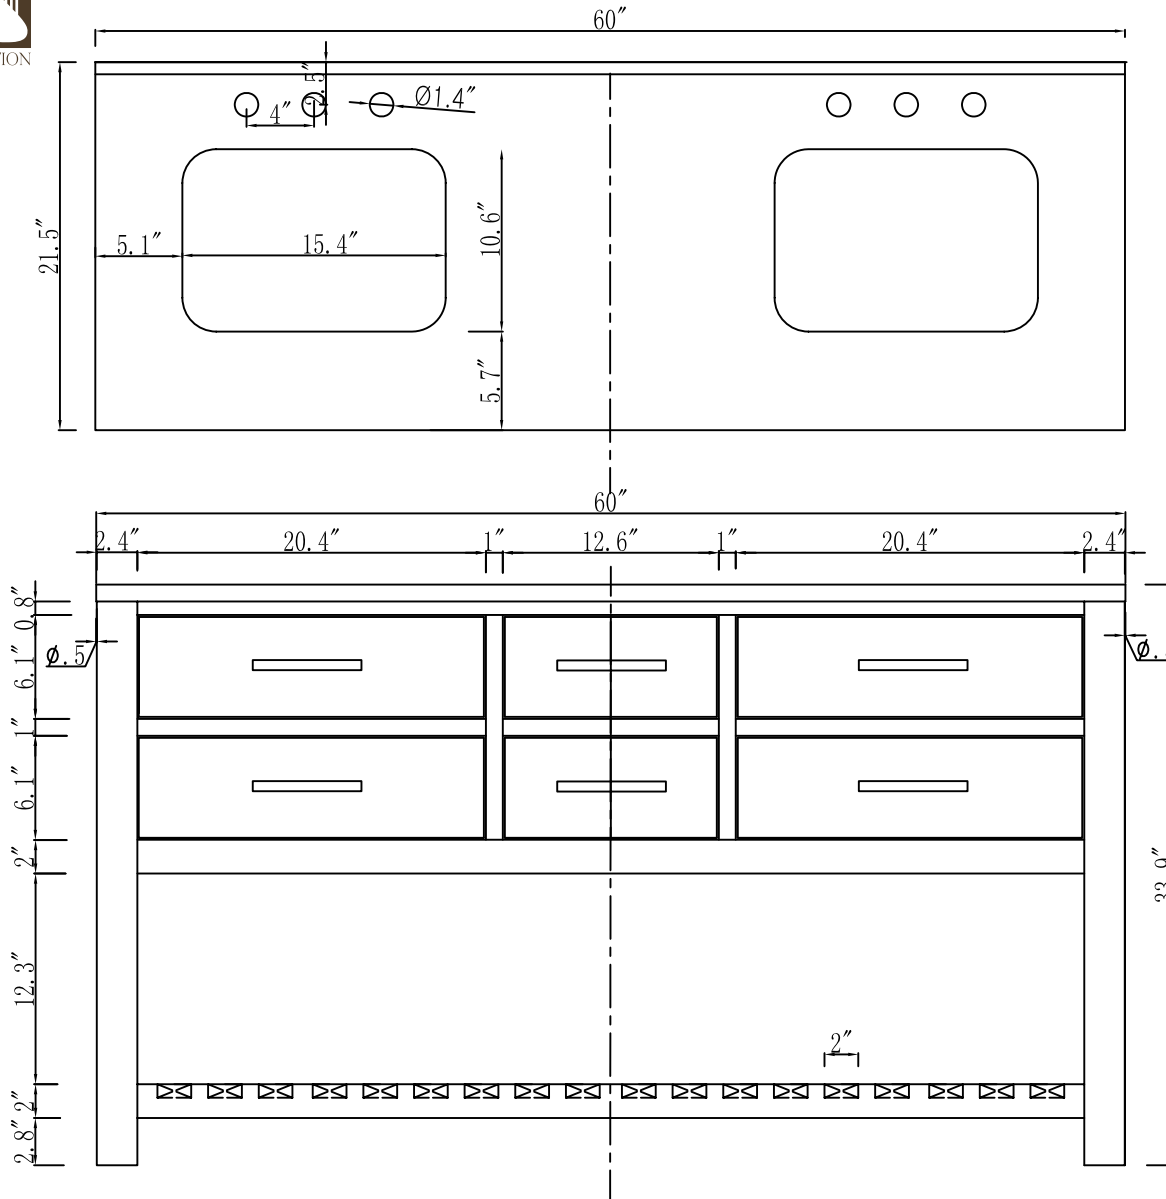

MODEL: MADALYN 60GF

WATER
CREATION

TECHNICAL DATASHEET

Water Creation London Classic
Wide Spread Lavatory Faucet
F2-0009-01-BX

PRODUCT SPECIFICATION

Construction: 100% Solid Brass
Connection: 1/2" IPS

Finish: Chrome
Handle Style: British Cross
Sink Hole Required: 3
Spout Height: 1-1/2" Aerator, 3" Overall
Spout Reach: 5-1/2"
Flow Rate: 2.0 GPM @ 60 PSI