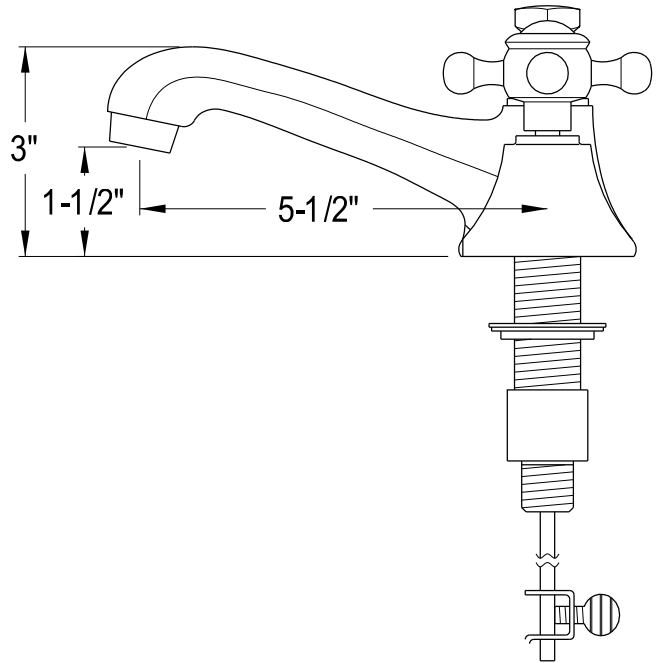

MODEL: MADALYN 60GF

WATER
CREATION

TECHNICAL DATASHEET

Water Creation London Classic
Wide Spread Lavatory Faucet
F2-0009-01-BX

PRODUCT SPECIFICATION

Construction: 100% Solid Brass
Connection: 1/2" IPS

Finish: Chrome
Handle Style: British Cross
Sink Hole Required: 3
Spout Height: 1-1/2" Aerator, 3" Overall
Spout Reach: 5-1/2"
Flow Rate: 2.0 GPM @ 60 PSI