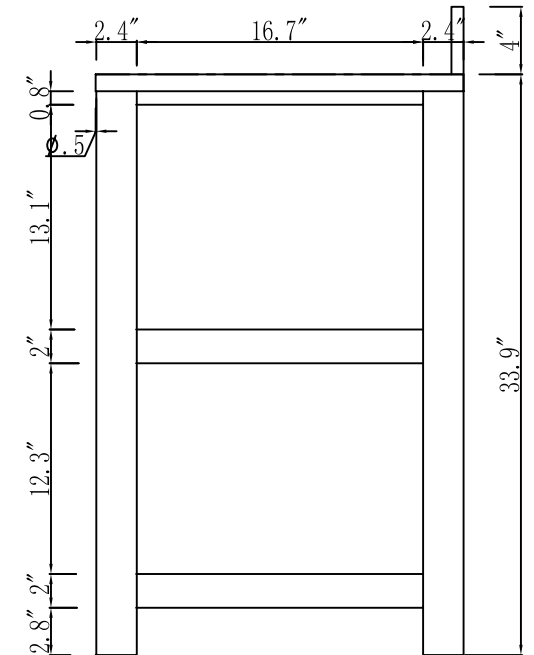

MODEL: MADALYN 60GF

WATER
CREATION

TECHNICAL DATASHEET

Water Creation London Classic
Wide Spread Lavatory Faucet
F2-0009-01-BX

PRODUCT SPECIFICATION

Construction: 100% Solid Brass
Connection: 1/2" IPS

Finish: Chrome
Handle Style: British Cross
Sink Hole Required: 3
Spout Height: 1-1/2" Aerator, 3" Overall
Spout Reach: 5-1/2"
Flow Rate: 2.0 GPM @ 60 PSI