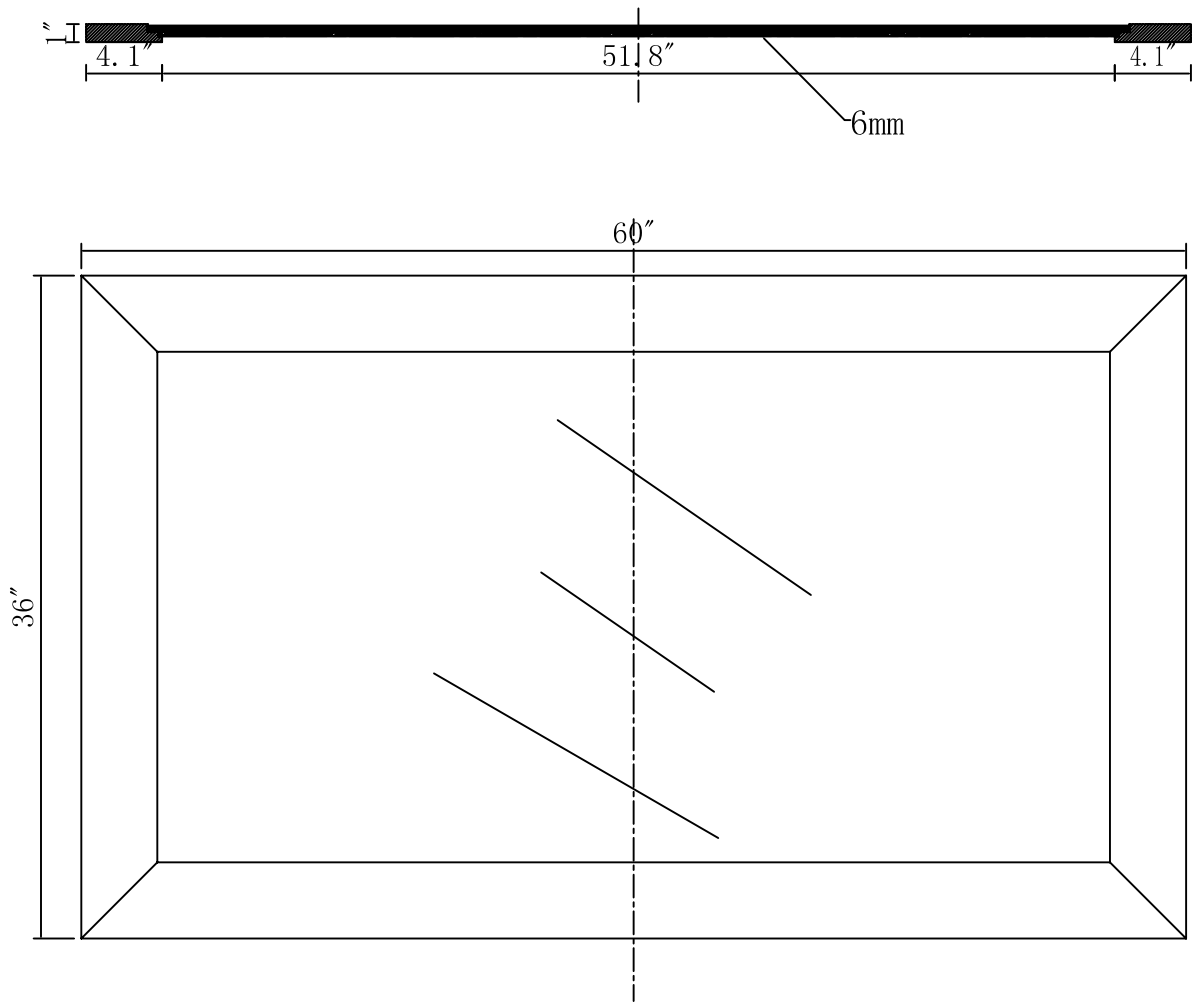

**MODEL: MADALYN 60GBF**

WATER  
CREATION

## TECHNICAL DATASHEET

Water Creation London Classic  
Wide Spread Lavatory Faucet  
F2-0009-01-BX

### PRODUCT SPECIFICATION

Construction: 100% Solid Brass  
Connection: 1/2" IPS

Finish: Chrome  
Handle Style: British Cross  
Sink Hole Required: 3  
Spout Height: 1-1/2" Aerator, 3" Overall  
Spout Reach: 5-1/2"  
Flow Rate: 2.0 GPM @ 60 PSI