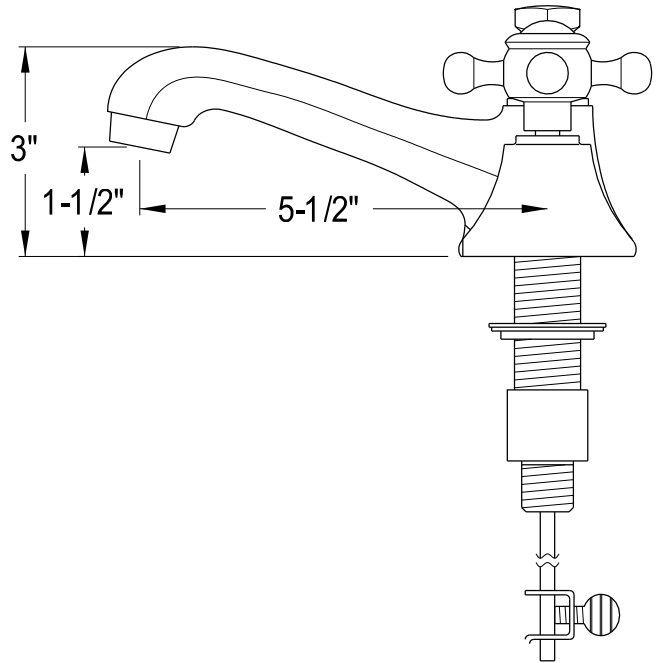

**MODEL: MADALYN 60GBF**

WATER  
CREATION

## TECHNICAL DATASHEET

Water Creation London Classic  
Wide Spread Lavatory Faucet  
F2-0009-01-BX

### PRODUCT SPECIFICATION

Construction: 100% Solid Brass  
Connection: 1/2" IPS

Finish: Chrome  
Handle Style: British Cross  
Sink Hole Required: 3  
Spout Height: 1-1/2" Aerator, 3" Overall  
Spout Reach: 5-1/2"  
Flow Rate: 2.0 GPM @ 60 PSI