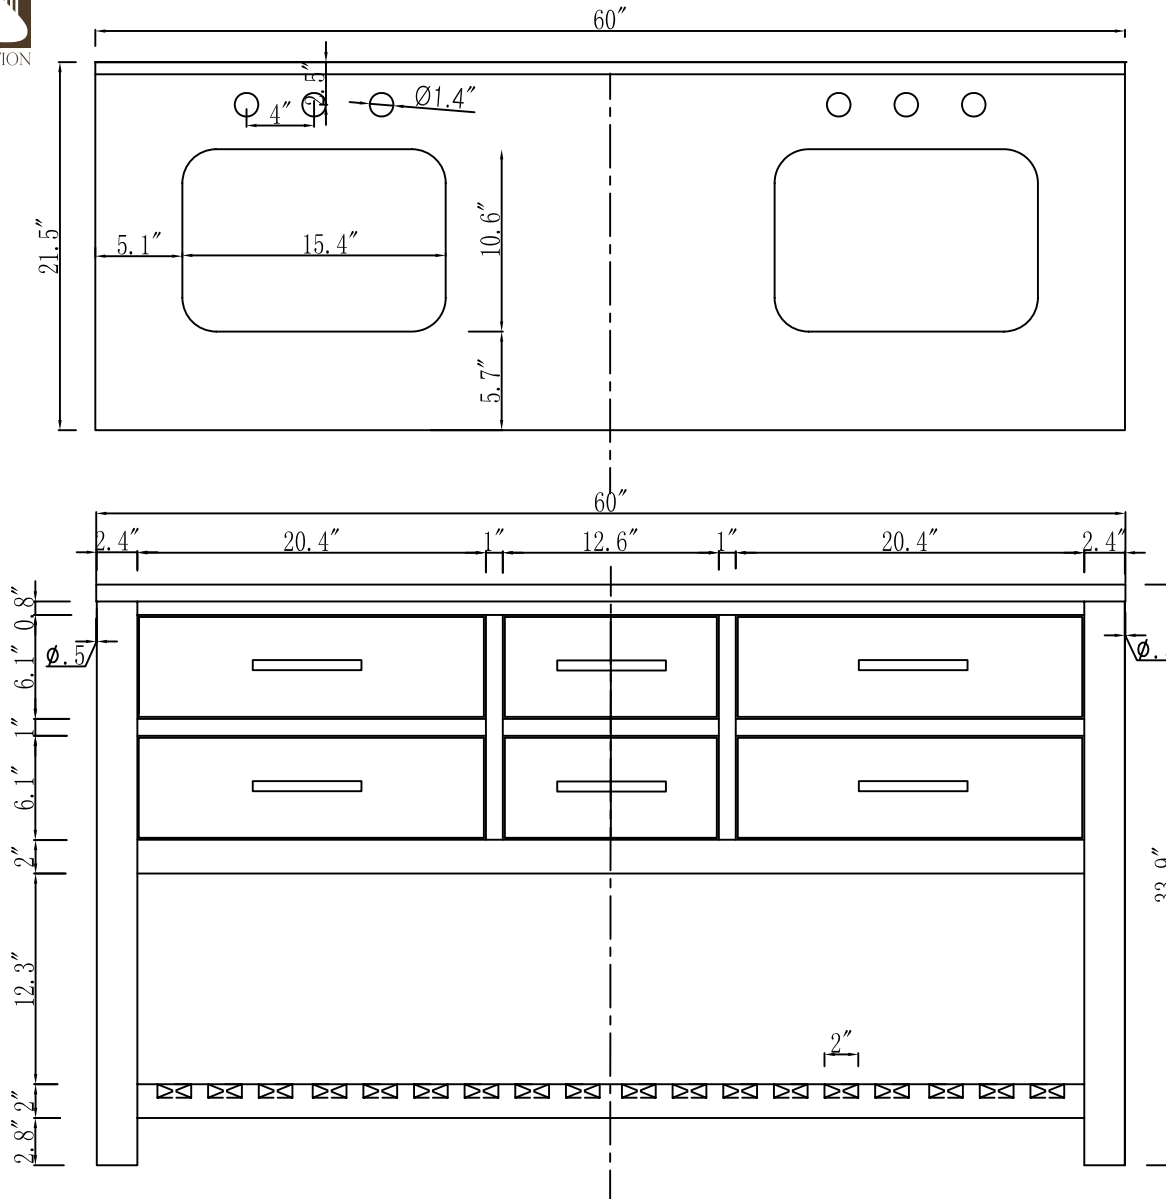

**MODEL: MADALYN 60GBF**

WATER  
CREATION

## TECHNICAL DATASHEET

Water Creation London Classic  
Wide Spread Lavatory Faucet  
F2-0009-01-BX

### PRODUCT SPECIFICATION

Construction: 100% Solid Brass  
Connection: 1/2" IPS

Finish: Chrome  
Handle Style: British Cross  
Sink Hole Required: 3  
Spout Height: 1-1/2" Aerator, 3" Overall  
Spout Reach: 5-1/2"  
Flow Rate: 2.0 GPM @ 60 PSI