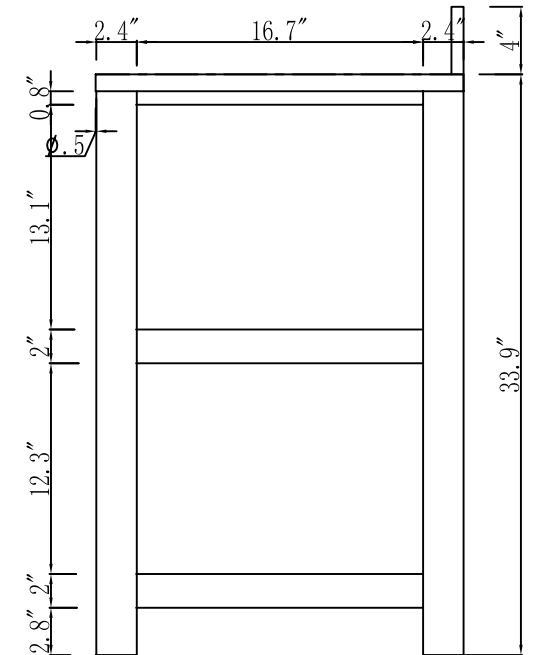

**MODEL: MADALYN 60GBF**

WATER  
CREATION

## TECHNICAL DATASHEET

Water Creation London Classic  
Wide Spread Lavatory Faucet  
F2-0009-01-BX

### PRODUCT SPECIFICATION

Construction: 100% Solid Brass  
Connection: 1/2" IPS

Finish: Chrome  
Handle Style: British Cross  
Sink Hole Required: 3  
Spout Height: 1-1/2" Aerator, 3" Overall  
Spout Reach: 5-1/2"  
Flow Rate: 2.0 GPM @ 60 PSI