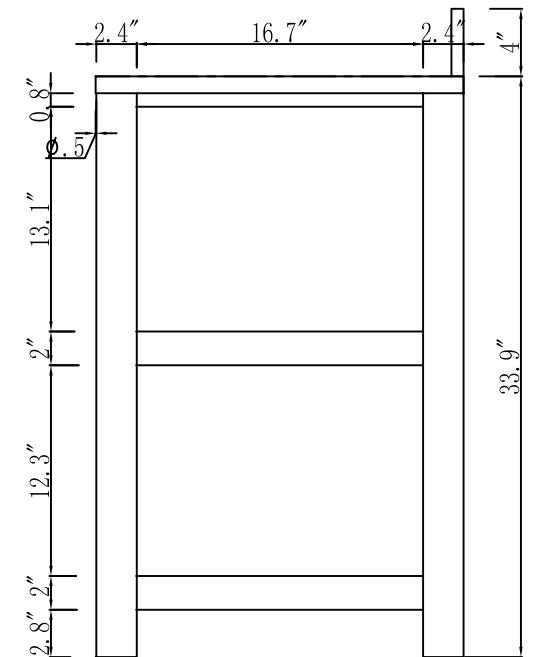

MODEL: MADALYN 60EF

WATER
CREATION

TECHNICAL DATASHEET

Water Creation London Classic
Wide Spread Lavatory Faucet
F2-0009-01-BX

PRODUCT SPECIFICATION

Construction: 100% Solid Brass
Connection: 1/2" IPS

Finish: Chrome
Handle Style: British Cross
Sink Hole Required: 3
Spout Height: 1-1/2" Aerator, 3" Overall
Spout Reach: 5-1/2"
Flow Rate: 2.0 GPM @ 60 PSI