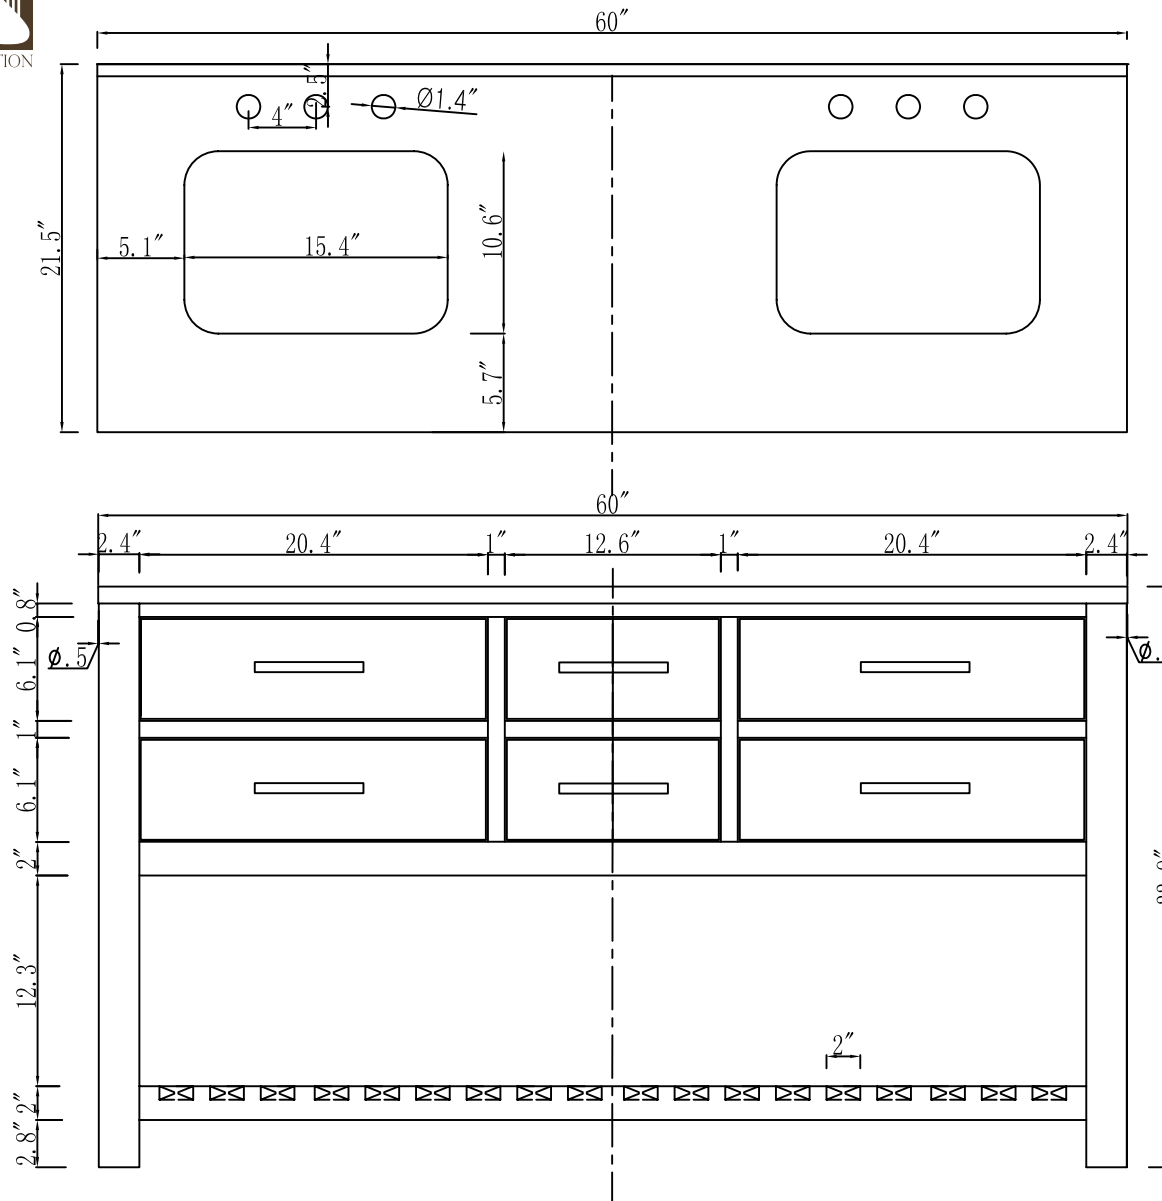

MODEL: MADALYN 60EF

WATER
CREATION

TECHNICAL DATASHEET

Water Creation London Classic
Wide Spread Lavatory Faucet
F2-0009-01-BX

PRODUCT SPECIFICATION

Construction: 100% Solid Brass
Connection: 1/2" IPS

Finish: Chrome
Handle Style: British Cross
Sink Hole Required: 3
Spout Height: 1-1/2" Aerator, 3" Overall
Spout Reach: 5-1/2"
Flow Rate: 2.0 GPM @ 60 PSI