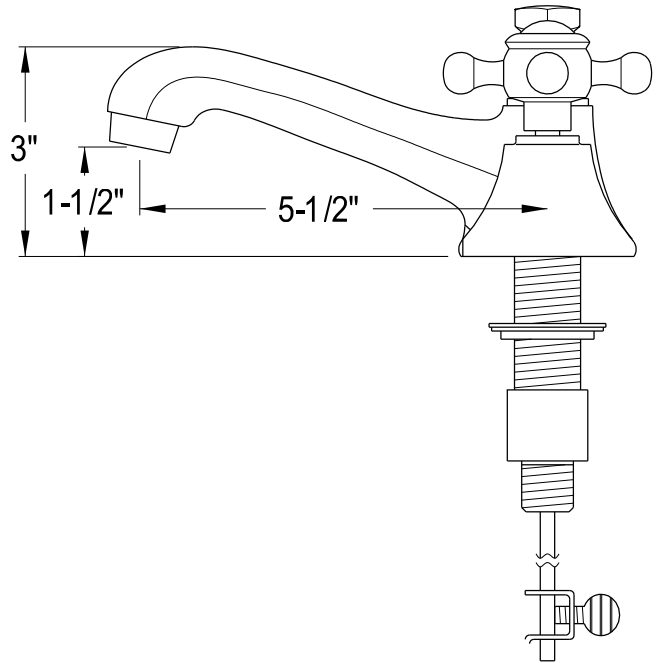

MODEL: MADALYN 60EF

WATER
CREATION

TECHNICAL DATASHEET

Water Creation London Classic
Wide Spread Lavatory Faucet
F2-0009-01-BX

PRODUCT SPECIFICATION

Construction: 100% Solid Brass
Connection: 1/2" IPS

Finish: Chrome
Handle Style: British Cross
Sink Hole Required: 3
Spout Height: 1-1/2" Aerator, 3" Overall
Spout Reach: 5-1/2"
Flow Rate: 2.0 GPM @ 60 PSI