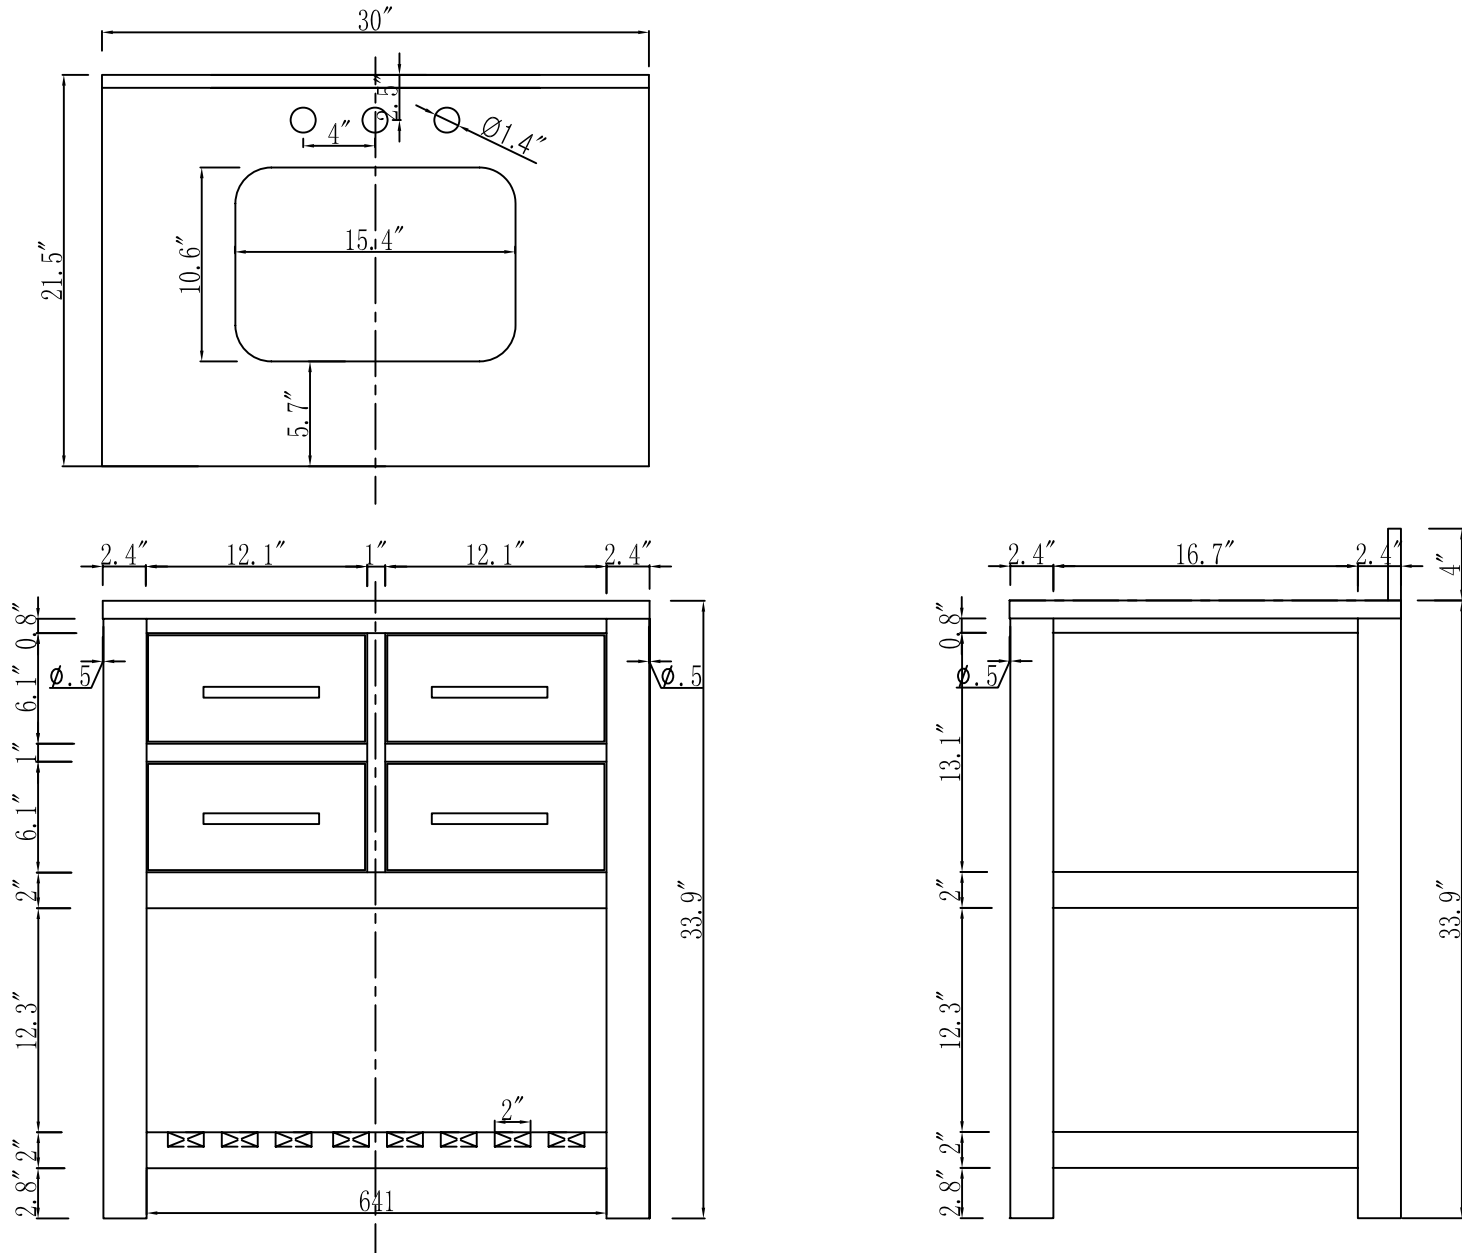

MODEL: MADALYN 30GBF

WATER
CREATION

TECHNICAL DATASHEET

Water Creation London Classic
Wide Spread Lavatory Faucet
F2-0009-01-BX

PRODUCT SPECIFICATION

Construction: 100% Solid Brass
Connection: 1/2" IPS

Finish: Chrome
Handle Style: British Cross
Sink Hole Required: 3
Spout Height: 1-1/2" Aerator, 3" Overall
Spout Reach: 5-1/2"
Flow Rate: 2.0 GPM @ 60 PSI