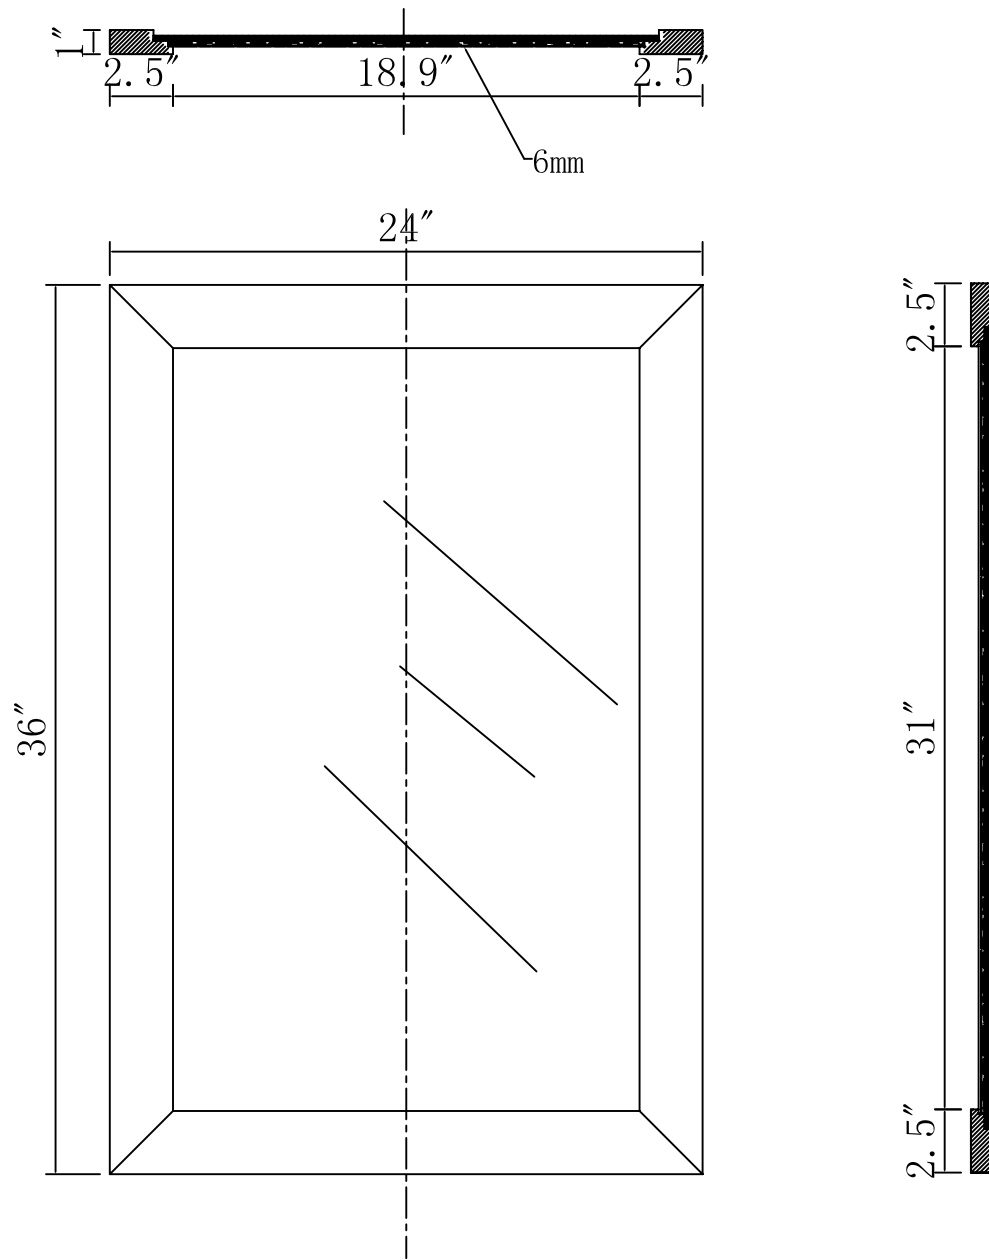

MODEL: MADALYN 30GBF

WATER
CREATION

TECHNICAL DATASHEET

Water Creation London Classic
Wide Spread Lavatory Faucet
F2-0009-01-BX

PRODUCT SPECIFICATION

Construction: 100% Solid Brass
Connection: 1/2" IPS

Finish: Chrome
Handle Style: British Cross
Sink Hole Required: 3
Spout Height: 1-1/2" Aerator, 3" Overall
Spout Reach: 5-1/2"
Flow Rate: 2.0 GPM @ 60 PSI