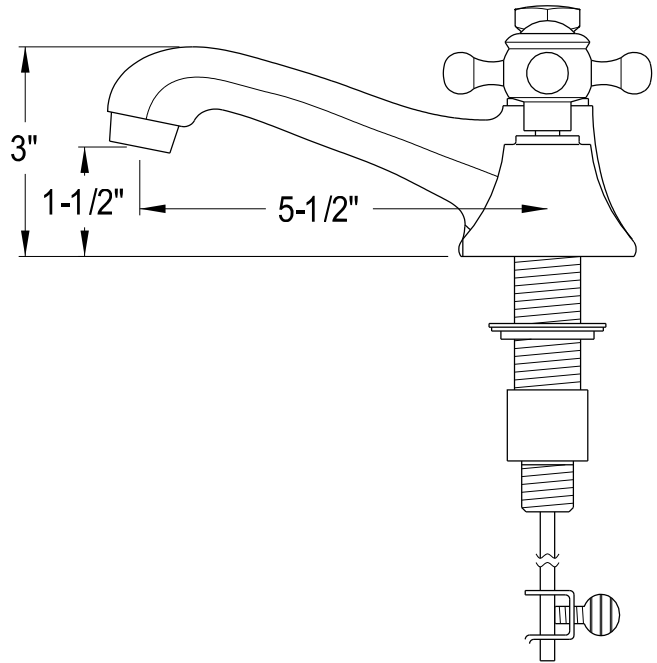

MODEL: MADALYN 30GBF

WATER
CREATION

TECHNICAL DATASHEET

Water Creation London Classic
Wide Spread Lavatory Faucet
F2-0009-01-BX

PRODUCT SPECIFICATION

Construction: 100% Solid Brass
Connection: 1/2" IPS

Finish: Chrome
Handle Style: British Cross
Sink Hole Required: 3
Spout Height: 1-1/2" Aerator, 3" Overall
Spout Reach: 5-1/2"
Flow Rate: 2.0 GPM @ 60 PSI