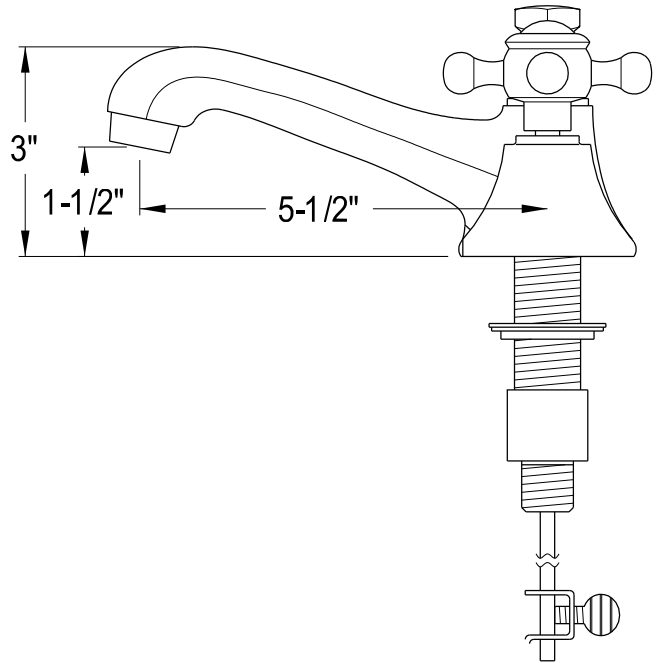

MODEL: MADALYN 30EF

WATER  
CREATION

## TECHNICAL DATASHEET

Water Creation London Classic  
Wide Spread Lavatory Faucet  
F2-0009-01-BX

### PRODUCT SPECIFICATION

Construction: 100% Solid Brass  
Connection: 1/2" IPS

Finish: Chrome  
Handle Style: British Cross  
Sink Hole Required: 3  
Spout Height: 1-1/2" Aerator, 3" Overall  
Spout Reach: 5-1/2"  
Flow Rate: 2.0 GPM @ 60 PSI