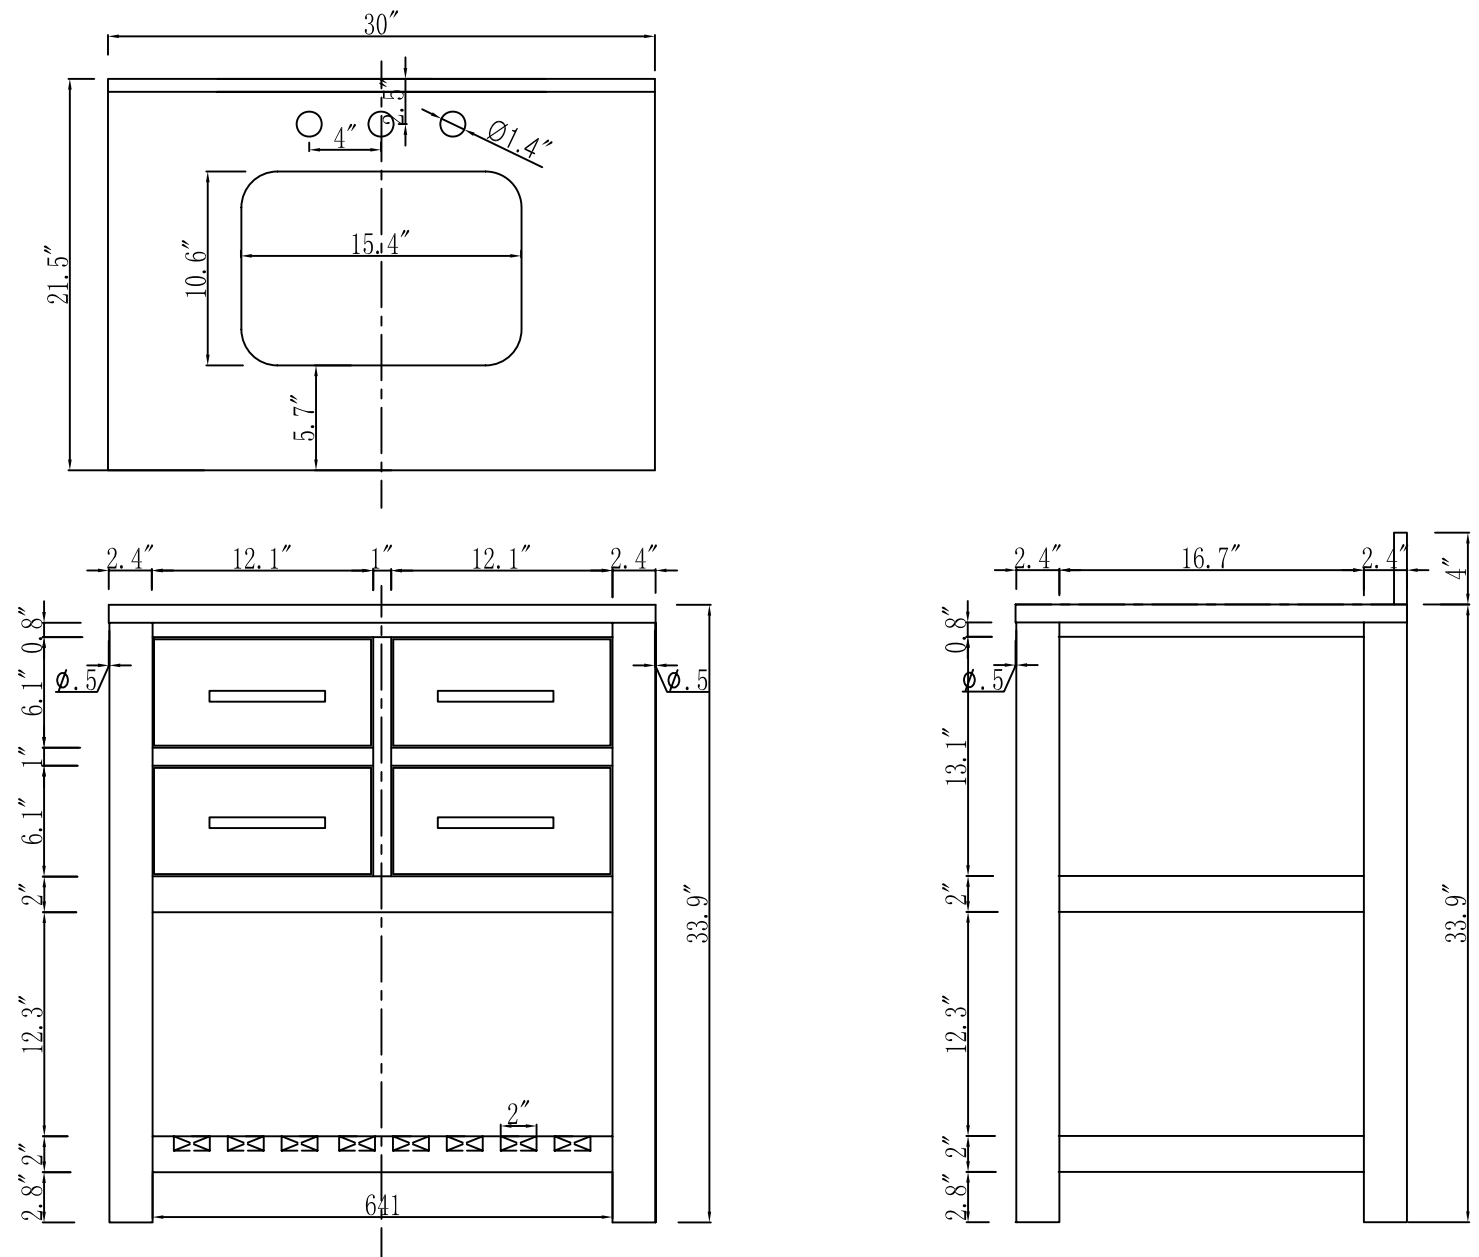

MODEL: MADALYN 30EF

WATER  
CREATION

## TECHNICAL DATASHEET

Water Creation London Classic  
Wide Spread Lavatory Faucet  
F2-0009-01-BX

### PRODUCT SPECIFICATION

Construction: 100% Solid Brass  
Connection: 1/2" IPS

Finish: Chrome  
Handle Style: British Cross  
Sink Hole Required: 3  
Spout Height: 1-1/2" Aerator, 3" Overall  
Spout Reach: 5-1/2"  
Flow Rate: 2.0 GPM @ 60 PSI