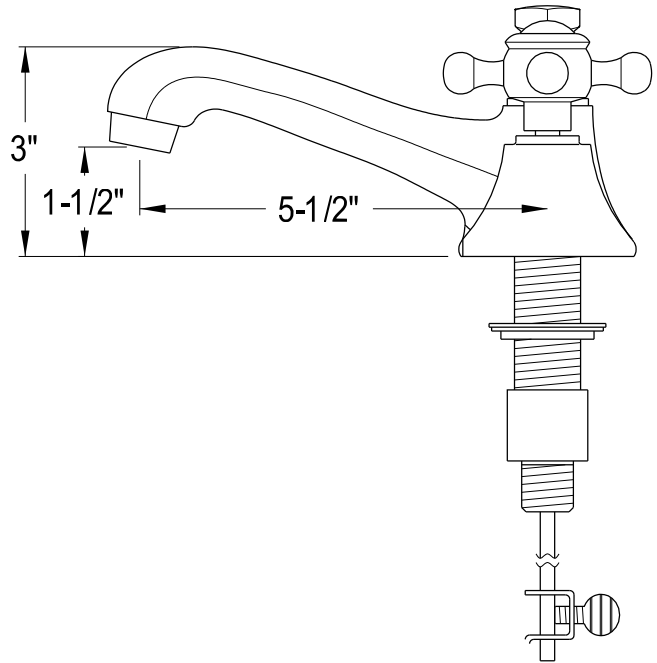

MODEL: MADALYN 30EBF

WATER
CREATION

TECHNICAL DATASHEET

Water Creation London Classic
Wide Spread Lavatory Faucet
F2-0009-01-BX

PRODUCT SPECIFICATION

Construction: 100% Solid Brass
Connection: 1/2" IPS

Finish: Chrome
Handle Style: British Cross
Sink Hole Required: 3
Spout Height: 1-1/2" Aerator, 3" Overall
Spout Reach: 5-1/2"
Flow Rate: 2.0 GPM @ 60 PSI