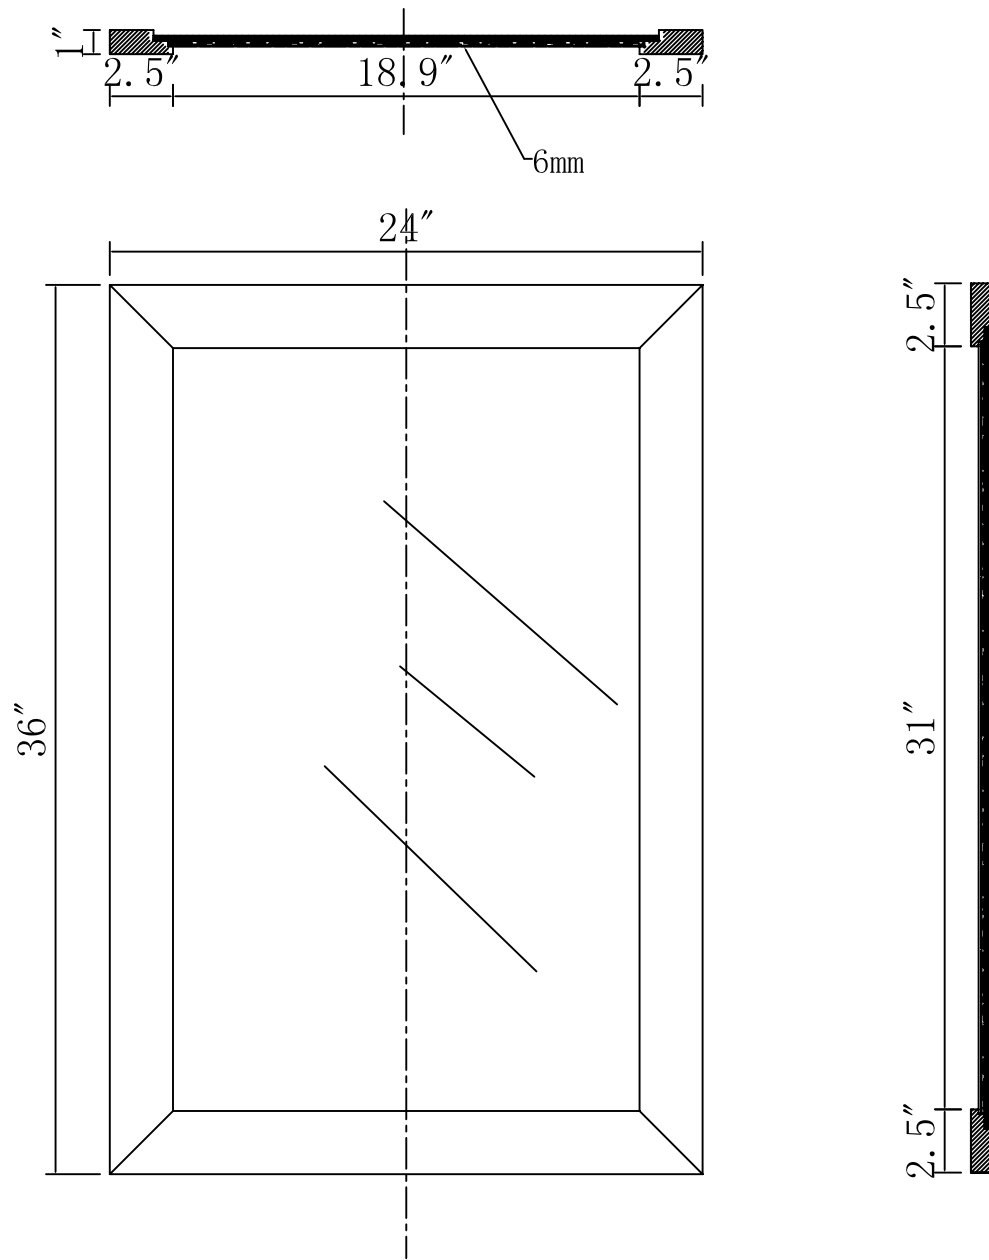

MODEL: MADALYN 30EBF

WATER
CREATION

TECHNICAL DATASHEET

Water Creation London Classic
Wide Spread Lavatory Faucet
F2-0009-01-BX

PRODUCT SPECIFICATION

Construction: 100% Solid Brass
Connection: 1/2" IPS

Finish: Chrome
Handle Style: British Cross
Sink Hole Required: 3
Spout Height: 1-1/2" Aerator, 3" Overall
Spout Reach: 5-1/2"
Flow Rate: 2.0 GPM @ 60 PSI