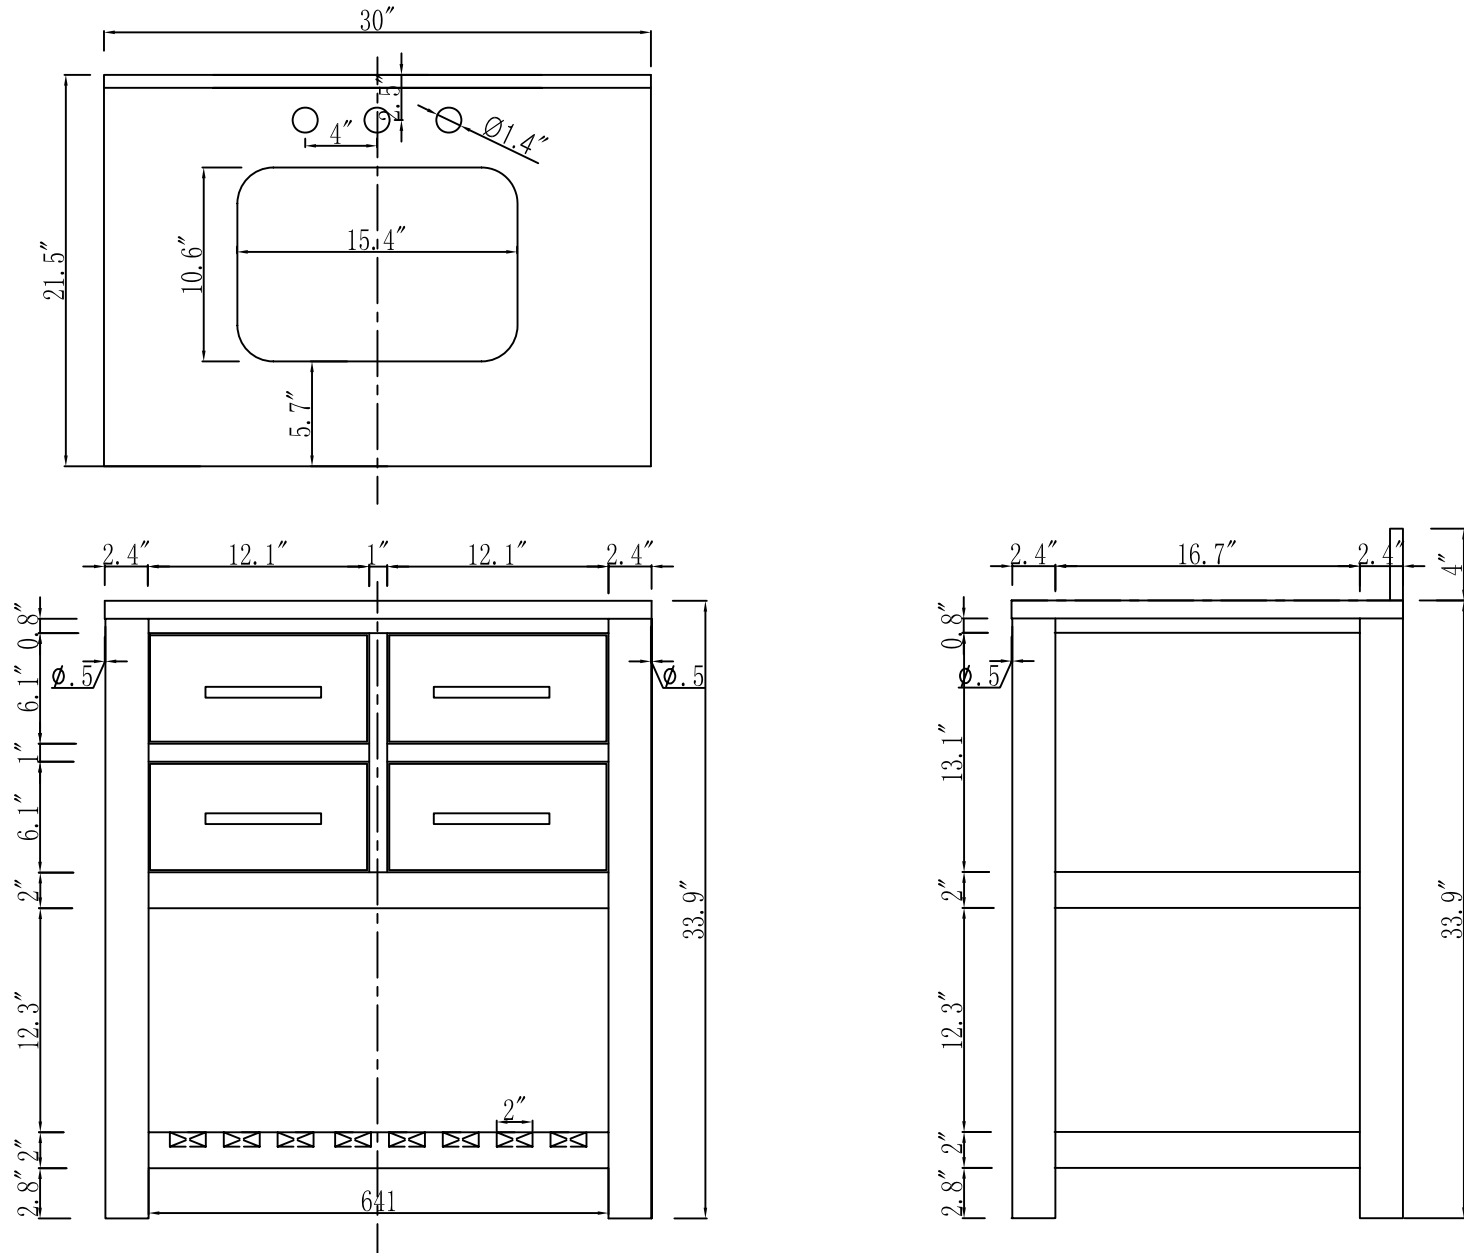

MODEL: MADALYN 30EBF

WATER
CREATION

TECHNICAL DATASHEET

Water Creation London Classic
Wide Spread Lavatory Faucet
F2-0009-01-BX

PRODUCT SPECIFICATION

Construction: 100% Solid Brass
Connection: 1/2" IPS

Finish: Chrome
Handle Style: British Cross
Sink Hole Required: 3
Spout Height: 1-1/2" Aerator, 3" Overall
Spout Reach: 5-1/2"
Flow Rate: 2.0 GPM @ 60 PSI