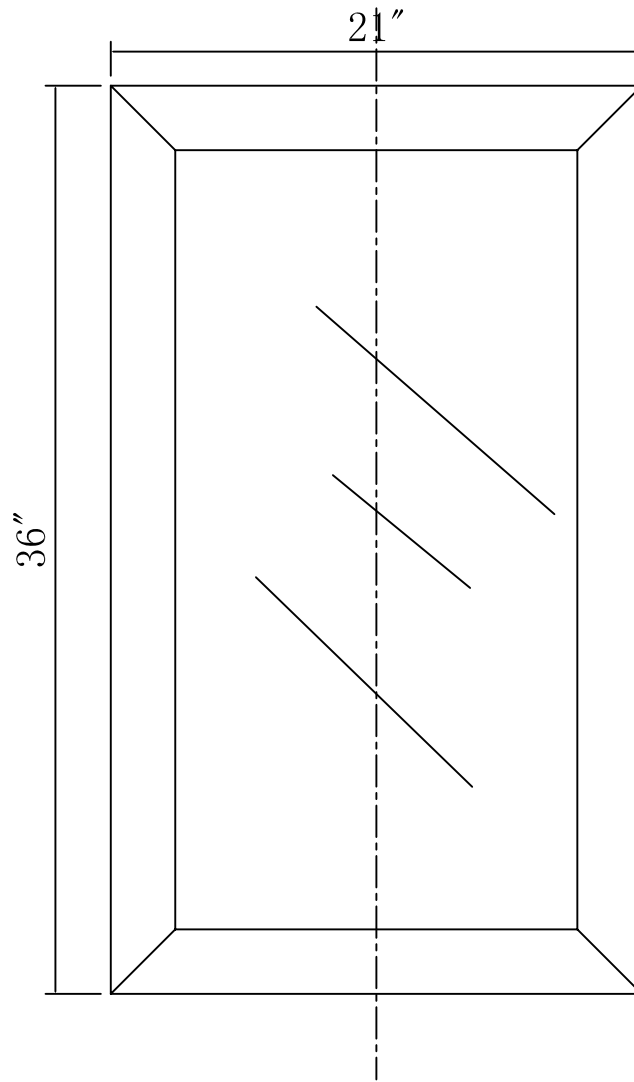

MODEL: MADALYN 24WBF

WATER  
CREATION

## TECHNICAL DATASHEET

Water Creation London Classic  
Wide Spread Lavatory Faucet  
F2-0009-01-BX

### PRODUCT SPECIFICATION

Construction: 100% Solid Brass  
Connection: 1/2" IPS

Finish: Chrome  
Handle Style: British Cross  
Sink Hole Required: 3  
Spout Height: 1-1/2" Aerator, 3" Overall  
Spout Reach: 5-1/2"  
Flow Rate: 2.0 GPM @ 60 PSI