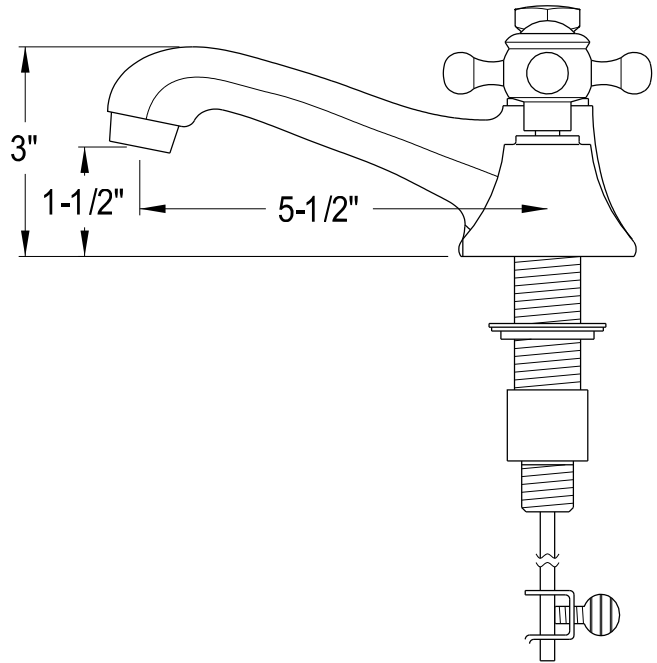

MODEL: MADALYN 24WBF

WATER  
CREATION

## TECHNICAL DATASHEET

Water Creation London Classic  
Wide Spread Lavatory Faucet  
F2-0009-01-BX

### PRODUCT SPECIFICATION

Construction: 100% Solid Brass  
Connection: 1/2" IPS

Finish: Chrome  
Handle Style: British Cross  
Sink Hole Required: 3  
Spout Height: 1-1/2" Aerator, 3" Overall  
Spout Reach: 5-1/2"  
Flow Rate: 2.0 GPM @ 60 PSI