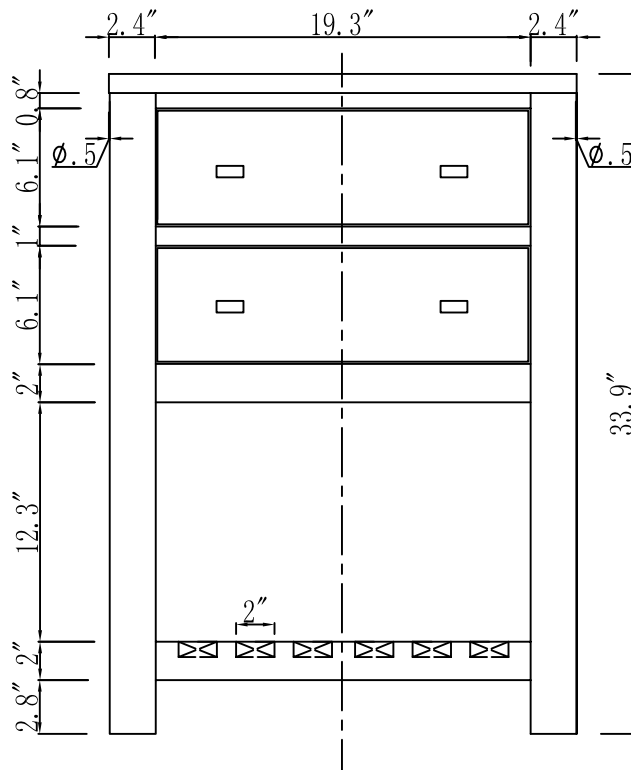

MODEL: MADALYN 24WBF

WATER  
CREATION

## TECHNICAL DATASHEET

Water Creation London Classic  
Wide Spread Lavatory Faucet  
F2-0009-01-BX

### PRODUCT SPECIFICATION

Construction: 100% Solid Brass  
Connection: 1/2" IPS

Finish: Chrome  
Handle Style: British Cross  
Sink Hole Required: 3  
Spout Height: 1-1/2" Aerator, 3" Overall  
Spout Reach: 5-1/2"  
Flow Rate: 2.0 GPM @ 60 PSI