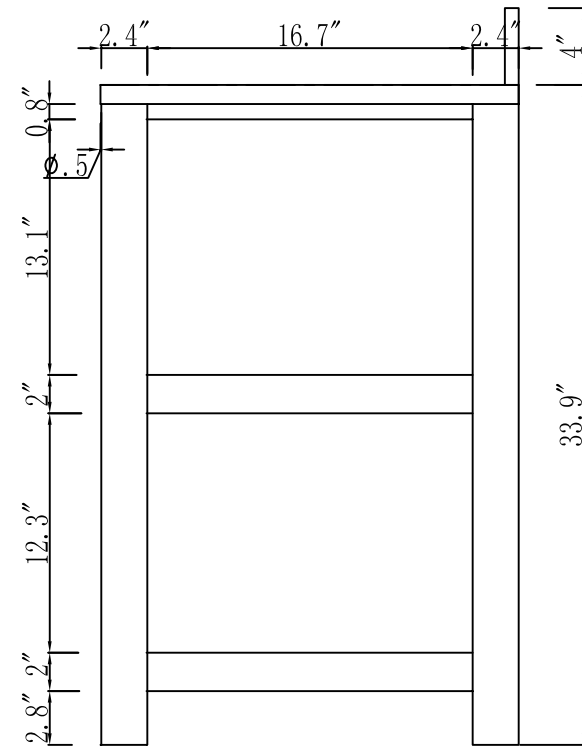

MODEL: MADALYN 24WBF

WATER  
CREATION

## TECHNICAL DATASHEET

Water Creation London Classic  
Wide Spread Lavatory Faucet  
F2-0009-01-BX

### PRODUCT SPECIFICATION

Construction: 100% Solid Brass  
Connection: 1/2" IPS

Finish: Chrome  
Handle Style: British Cross  
Sink Hole Required: 3  
Spout Height: 1-1/2" Aerator, 3" Overall  
Spout Reach: 5-1/2"  
Flow Rate: 2.0 GPM @ 60 PSI