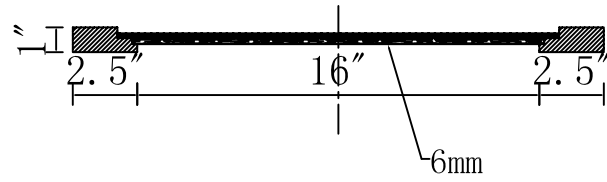

MODEL: MADALYN 24WBF

WATER  
CREATION

## TECHNICAL DATASHEET

Water Creation London Classic  
Wide Spread Lavatory Faucet  
F2-0009-01-BX

### PRODUCT SPECIFICATION

Construction: 100% Solid Brass  
Connection: 1/2" IPS

Finish: Chrome  
Handle Style: British Cross  
Sink Hole Required: 3  
Spout Height: 1-1/2" Aerator, 3" Overall  
Spout Reach: 5-1/2"  
Flow Rate: 2.0 GPM @ 60 PSI