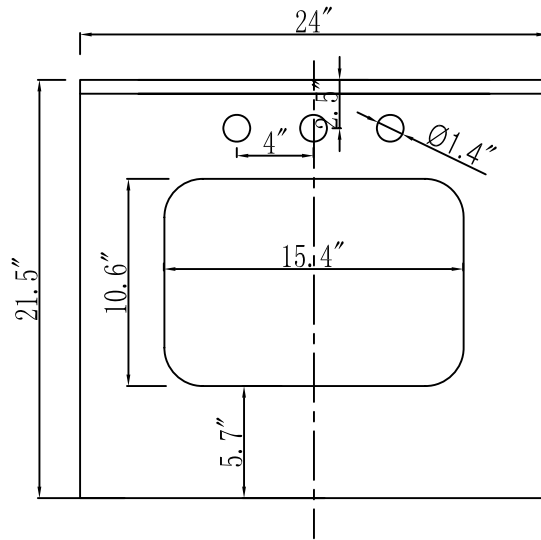

MODEL: MADALYN 24WBF

WATER  
CREATION

## TECHNICAL DATASHEET

Water Creation London Classic  
Wide Spread Lavatory Faucet  
F2-0009-01-BX

### PRODUCT SPECIFICATION

Construction: 100% Solid Brass  
Connection: 1/2" IPS

Finish: Chrome  
Handle Style: British Cross  
Sink Hole Required: 3  
Spout Height: 1-1/2" Aerator, 3" Overall  
Spout Reach: 5-1/2"  
Flow Rate: 2.0 GPM @ 60 PSI