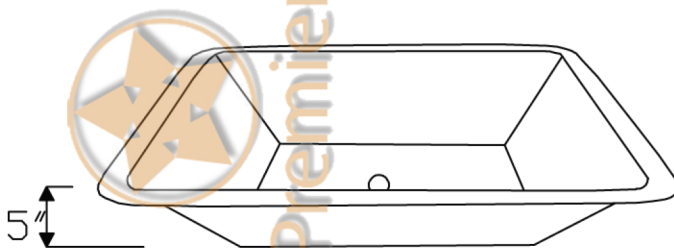

PREMIER
COPPER PRODUCTS

MODEL NUMBER: LREC19EN

- * Description: Rectangle Hammered Copper Bathroom Sink in Electroless Nickel
- * Outer Dimensions: 19" x 16" x 5"
- * Inner Dimensions: 17" x 14" x 5"
- * Rim: 1"
- * Drain Opening: 1.5" w/o Overflow
- * Finish: Electroless Nickel

This product is hand crafted, small variances in color and size may occur.
Dimensions may vary up to 1/4". Do not make any installation cuts until you receive your item(s).