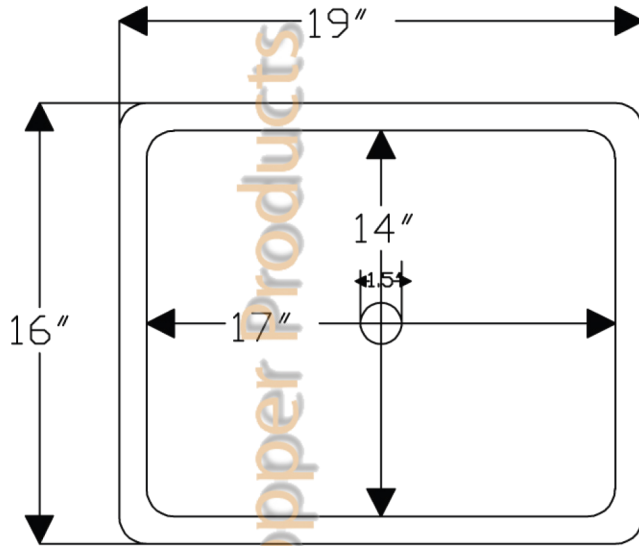

PREMIER
COPPER PRODUCTS

MODEL NUMBER: LREC19EN

- * Description: Rectangle Hammered Copper Bathroom Sink in Electroless Nickel
- * Outer Dimensions: 19" x 16" x 5"
- * Inner Dimensions: 17" x 14" x 5"
- * Rim: 1"
- * Drain Opening: 1.5" w/o Overflow
- * Finish: Electroless Nickel

This product is hand crafted, small variances in color and size may occur.
Dimensions may vary up to 1/4". Do not make any installation cuts until you receive your item(s).