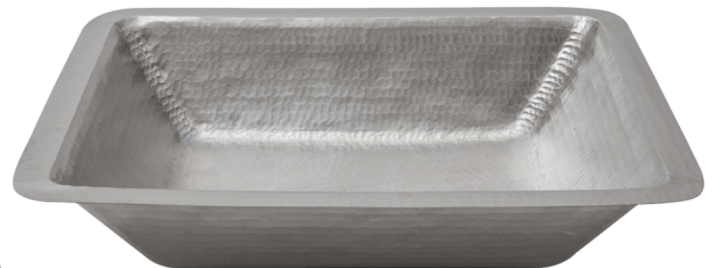

PREMIER
COPPER PRODUCTS

MODEL NUMBER: LREC19EN

- * Description: Rectangle Hammered Copper Bathroom Sink in Electroless Nickel
- * Outer Dimensions: 19" x 16" x 5"
- * Inner Dimensions: 17" x 14" x 5"
- * Rim: 1"
- * Drain Opening: 1.5" w/o Overflow
- * Finish: Electroless Nickel

This product is hand crafted, small variances in color and size may occur.
Dimensions may vary up to 1/4". Do not make any installation cuts until you receive your item(s).