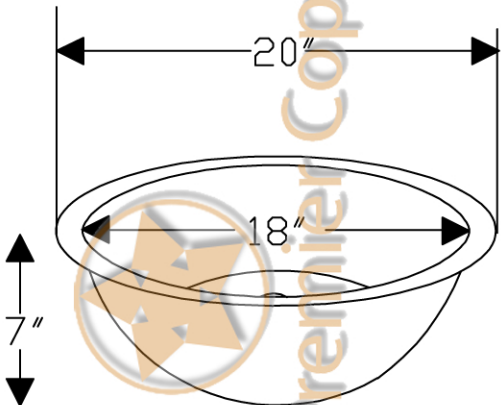

Premier Copper Products

ITEM # LO20FDB MASTER BATH OVAL FLAT RIM

OUTER DIMENSIONS: 20"X16"X7"
INNER DIMENSIONS: 18"X14"X7"
DRAIN SIZE: 1.5" W/O OVERFLOW
MATERIAL GAUGE: 17

IMPORTANT: THIS PRODUCT IS HAND CRAFTED AND SMALL VARIANCES MAY OCCUR. DIMENSIONS MAY VARY UP TO 1/4". DO NOT MAKE ANY INSTALLATION CUTS UNTIL YOU RECEIVE YOUR SINK.