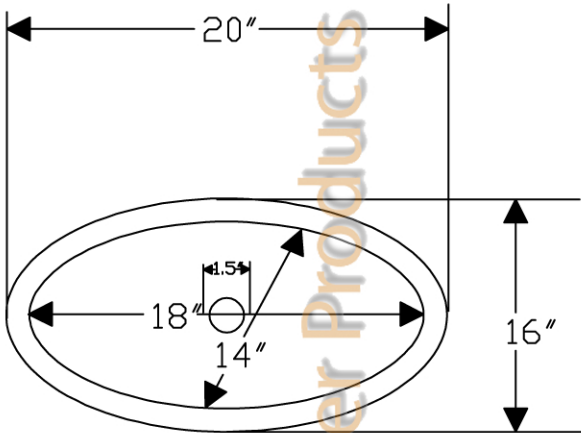

Premier Copper Products

ITEM # LO20FDB MASTER BATH OVAL FLAT RIM

OUTER DIMENSIONS: 20"X16"X7"
INNER DIMENSIONS: 18"X14"X7"
DRAIN SIZE: 1.5" W/O OVERFLOW
MATERIAL GAUGE: 17

IMPORTANT: THIS PRODUCT IS HAND CRAFTED AND SMALL VARIANCES MAY OCCUR. DIMENSIONS MAY VARY UP TO 1/4". DO NOT MAKE ANY INSTALLATION CUTS UNTIL YOU RECEIVE YOUR SINK.