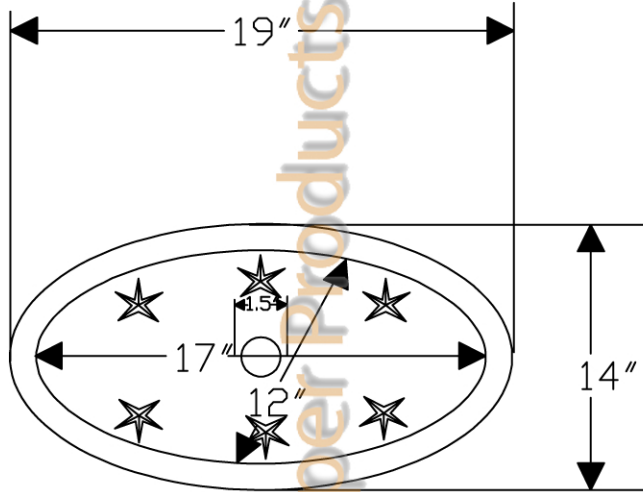

# ITEM # L019RSTDB OVAL STAR ROLLED RIM

OUTER DIMENSIONS: 19"X14"X6"  
INNER DIMENSIONS: 17"X12"X6"  
DRAIN SIZE: 1.5" W/O OVERFLOW  
MATERIAL GAUGE: 17

**IMPORTANT:** THIS PRODUCT IS HAND CRAFTED AND SMALL VARIANCES MAY OCCUR. DIMENSIONS MAY VARY UP TO 1/4". DO NOT MAKE ANY INSTALLATION CUTS UNTIL YOU RECEIVE YOUR SINK.