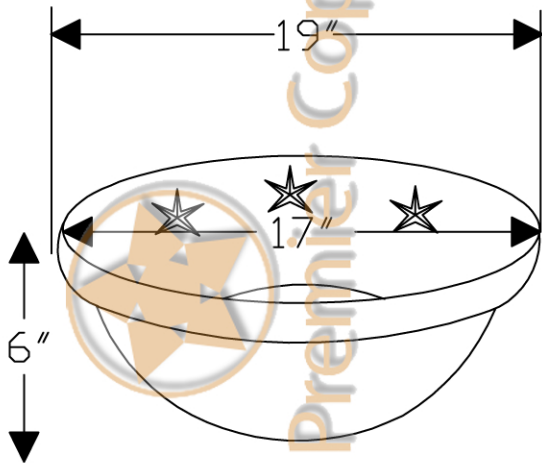

# ITEM # L019RSTDB OVAL STAR ROLLED RIM

OUTER DIMENSIONS: 19"X14"X6"  
INNER DIMENSIONS: 17"X12"X6"  
DRAIN SIZE: 1.5" W/O OVERFLOW  
MATERIAL GAUGE: 17

**IMPORTANT:** THIS PRODUCT IS HAND CRAFTED AND SMALL VARIANCES MAY OCCUR. DIMENSIONS MAY VARY UP TO 1/4". DO NOT MAKE ANY INSTALLATION CUTS UNTIL YOU RECEIVE YOUR SINK.