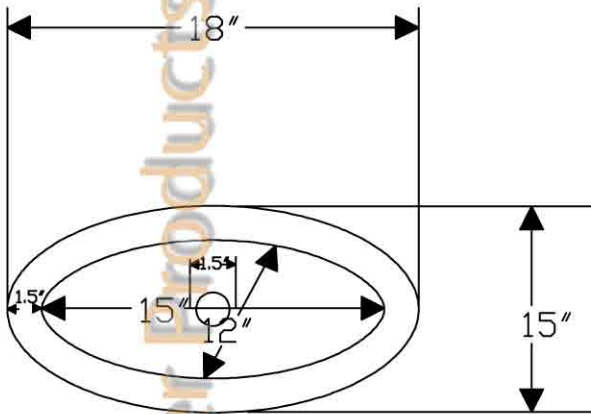

Premier Copper Products

ITEM # LO18RDB

18" OVAL ROLLED RIM BATHROOM SINK

OUTER DIMENSIONS: 18"X15"X5"

INNER DIMENSIONS: 15"X12"X5"

DRAIN SIZE: 1.5" W/O OVERFLOW

MATERIAL GAUGE: 17

IMPORTANT: THIS PRODUCT IS HAND CRAFTED AND SMALL VARIANCES MAY OCCUR. DIMENSIONS MAY VARY UP TO 1/4". DO NOT MAKE ANY INSTALLATION CUTS UNTIL YOU RECEIVE YOUR SINK.