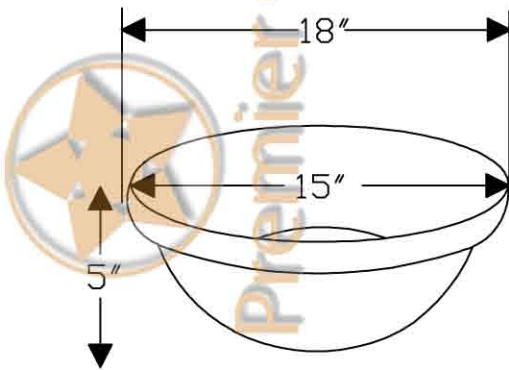

Premier Copper Products

ITEM # LO18RDB

18" OVAL ROLLED RIM BATHROOM SINK

OUTER DIMENSIONS: 18"X15"X5"

INNER DIMENSIONS: 15"X12"X5"

DRAIN SIZE: 1.5" W/O OVERFLOW

MATERIAL GAUGE: 17

IMPORTANT: THIS PRODUCT IS HAND CRAFTED AND SMALL VARIANCES MAY OCCUR. DIMENSIONS MAY VARY UP TO 1/4". DO NOT MAKE ANY INSTALLATION CUTS UNTIL YOU RECEIVE YOUR SINK.