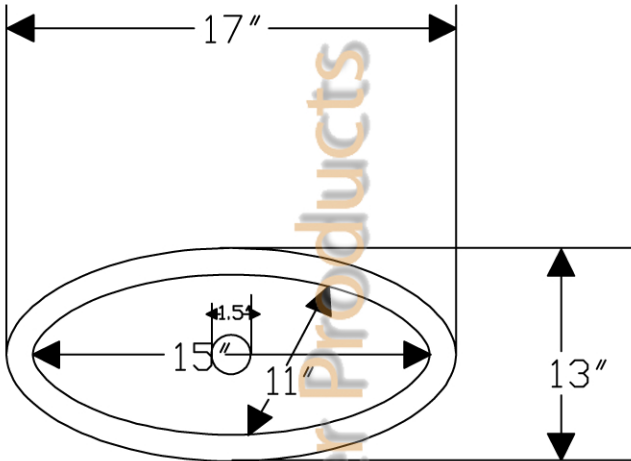

ITEM # L017RDB SMALL OVAL ROLLED RIM

OUTER DIMENSIONS: 17"X13"X5"
INNER DIMENSIONS: 15"X11"X5"
DRAIN SIZE: 1.5" W/O OVERFLOW
MATERIAL GAUGE: 17

IMPORTANT: THIS PRODUCT IS HAND CRAFTED AND SMALL VARIANCES MAY OCCUR. DIMENSIONS MAY VARY UP TO 1/4". DO NOT MAKE ANY INSTALLATION CUTS UNTIL YOU RECEIVE YOUR SINK.