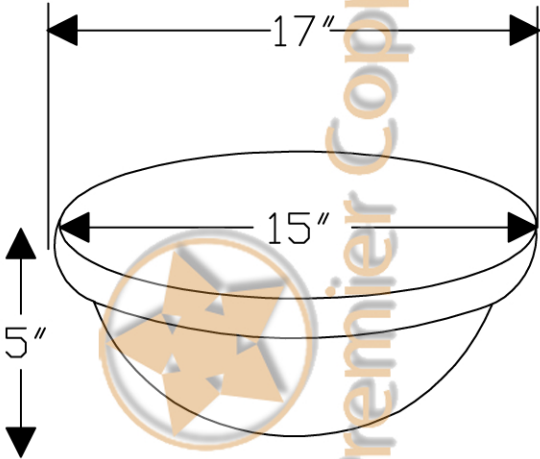

ITEM # L017RDB SMALL OVAL ROLLED RIM

OUTER DIMENSIONS: 17"X13"X5"
INNER DIMENSIONS: 15"X11"X5"
DRAIN SIZE: 1.5" W/O OVERFLOW
MATERIAL GAUGE: 17

IMPORTANT: THIS PRODUCT IS HAND CRAFTED AND SMALL VARIANCES MAY OCCUR. DIMENSIONS MAY VARY UP TO 1/4". DO NOT MAKE ANY INSTALLATION CUTS UNTIL YOU RECEIVE YOUR SINK.