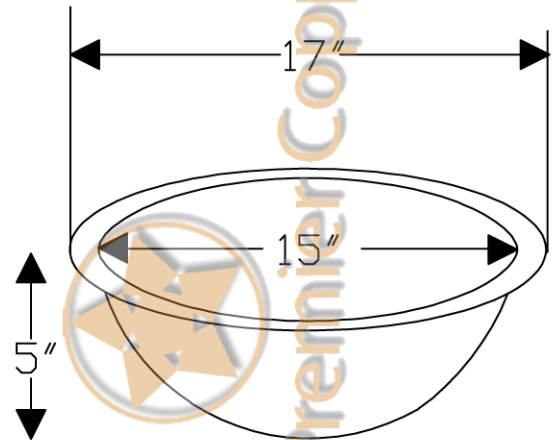

ITEM # L017FDB SMALL OVAL FLAT RIM

OUTER DIMENSIONS: 17"X13"X5"

INNER DIMENSIONS: 15"X11"X5"

DRAIN SIZE: 1.5" W/O OVERFLOW

MATERIAL GAUGE: 17

IMPORTANT: THIS PRODUCT IS HAND CRAFTED AND SMALL VARIANCES MAY OCCUR. DIMENSIONS MAY VARY UP TO 1/4". DO NOT MAKE ANY INSTALLATION CUTS UNTIL YOU RECEIVE YOUR SINK.