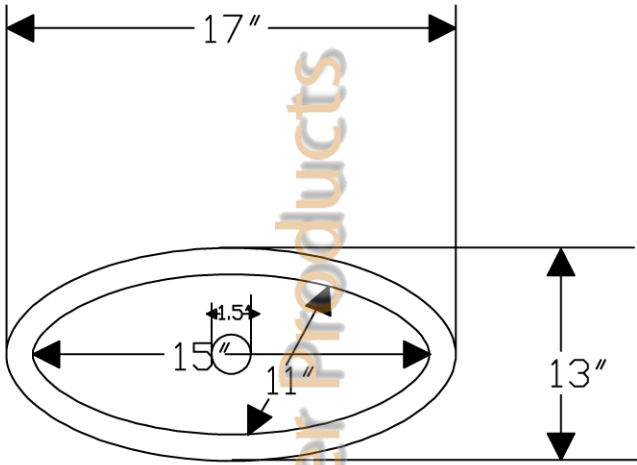

ITEM # L017FDB SMALL OVAL FLAT RIM

OUTER DIMENSIONS: 17"X13"X5"

INNER DIMENSIONS: 15"X11"X5"

DRAIN SIZE: 1.5" W/O OVERFLOW

MATERIAL GAUGE: 17

IMPORTANT: THIS PRODUCT IS HAND CRAFTED AND SMALL VARIANCES MAY OCCUR. DIMENSIONS MAY VARY UP TO 1/4". DO NOT MAKE ANY INSTALLATION CUTS UNTIL YOU RECEIVE YOUR SINK.