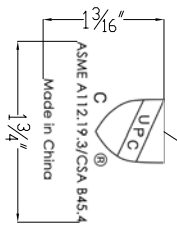

Dawn $\frac{1}{4}$ " $\frac{3}{4}$ "

SECTION A-A

Nile River serie

NO	DESCRIPTION	QTY	MATERIAL	SIZE
1	Linear drain cover	1	SUS304	36 $\frac{1}{4}$ "x2 $\frac{3}{4}$ "x $\frac{3}{4}$ "(14G)
2	plastic connectors	4	PP	ϕ $\frac{3}{8}$ "x $\frac{3}{16}$ "
3	Linear drain stand	1	SUS304	36 $\frac{1}{8}$ "x3 $\frac{3}{8}$ "(18G)
4	mounting brackets	2	composite material	ϕ 1 $\frac{1}{8}$ "x1 $\frac{1}{8}$ "

Kaiping Dawn Plumbing Products, Inc

Type:	Linear drain	Material:	SUS304
Model:	LNE360304	Feature:	18/8 Chrome-Nickel
Size/Overall:			Polished, Stain Finish
Scale:			
Design:	Ming		
Drawn:	Pu		
Date:	2014-03-27	Logo:	<i>Dawn</i> _ laser-etching
Manufacture Date:		Approved:	