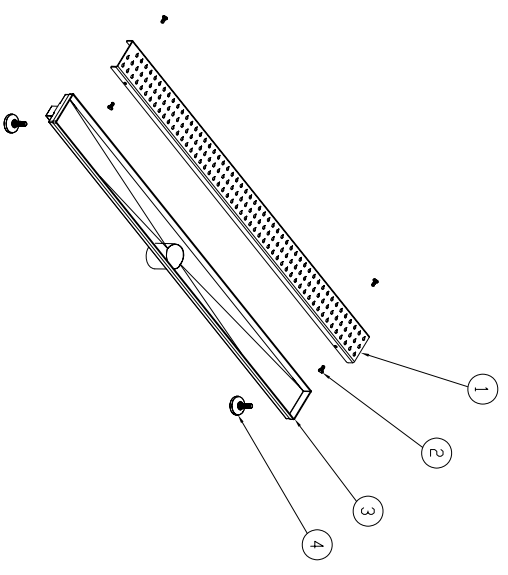

Dawn $\frac{1}{4}$ " $\frac{3}{4}$ "

SECTION A-A

Nile River serie

NO	DESCRIPTION	QTY	MATERIAL	SIZE
1	Linear drain cover	1	SUS304	36 $\frac{1}{4}$ "x2 $\frac{3}{4}$ "x $\frac{3}{4}$ "(14G)
2	plastic connectors	4	PP	ϕ $\frac{3}{8}$ "x $\frac{3}{16}$ "
3	Linear drain stand	1	SUS304	36 $\frac{1}{8}$ "x3 $\frac{3}{8}$ "(18G)
4	mounting brackets	2	composite material	ϕ 1 $\frac{1}{8}$ "x1 $\frac{1}{8}$ "

Kaiping Dawn Plumbing Products, Inc

Type:	Linear drain	Material:	SUS304
Model:	LNE360304	Feature:	18/8 Chrome-Nickel
Size/Overall:			Polished, Stain Finish
Scale:			
Design:	Ming		
Drawn:	Pu		
Date:	2014-03-27	Logo:	<i>Dawn</i> _ laser-etching
Manufacture Date:		Approved:	