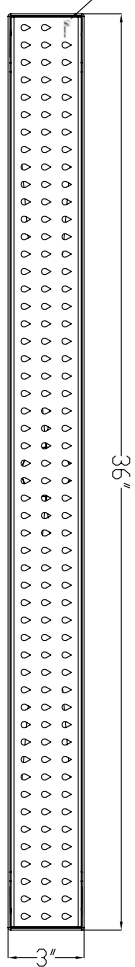

Dawn $\frac{1}{4}$ " $\frac{3}{4}$ "

SECTION A-A

Nile River serie

NO	DESCRIPTION	QTY	MATERIAL	SIZE
1	Linear drain cover	1	SUS304	36 $\frac{1}{4}$ "x2 $\frac{3}{4}$ "x $\frac{3}{4}$ "(14G)
2	plastic connectors	4	PP	ϕ $\frac{3}{8}$ "x $\frac{3}{16}$ "
3	Linear drain stand	1	SUS304	36 $\frac{1}{8}$ "x3 $\frac{3}{8}$ "(18G)
4	mounting brackets	2	composite material	ϕ 1 $\frac{1}{8}$ "x1 $\frac{1}{8}$ "

Kaiping Dawn Plumbing Products, Inc

Type:	Linear drain	Material:	SUS304
Model:	LNE360304	Feature:	18/8 Chrome-Nickel
Size/Overall:			Polished, Stain Finish
Scale:			
Design:	Ming		
Drawn:	Pu		
Date:	2014-03-27	Logo:	<i>Dawn</i> _ laser-etching
Manufacture Date:		Approved:	