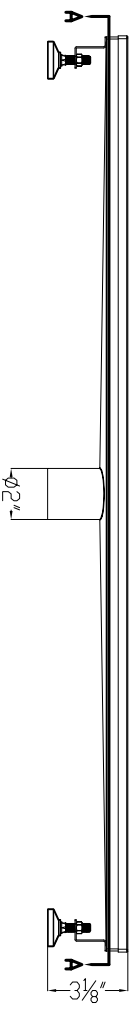

Dawn $\frac{1}{4}$ " $\frac{3}{4}$ "

SECTION A-A

Nile River serie

NO	DESCRIPTION	QTY	MATERIAL	SIZE
1	Linear drain cover	1	SUS304	36 $\frac{1}{4}$ "x2 $\frac{3}{4}$ "x $\frac{3}{4}$ "(14G)
2	plastic connectors	4	PP	ϕ $\frac{3}{8}$ "x $\frac{3}{16}$ "
3	Linear drain stand	1	SUS304	36 $\frac{1}{8}$ "x3 $\frac{3}{8}$ "(18G)
4	mounting brackets	2	composite material	ϕ 1 $\frac{1}{8}$ "x1 $\frac{1}{8}$ "

Kaiping Dawn Plumbing Products, Inc

Type:	Linear drain	Material:	SUS304
Model:	LNE360304	Feature:	18/8 Chrome-Nickel
Size/Overall:			Polished, Stain Finish
Scale:			
Design:	Ming		
Drawn:	Pu		
Date:	2014-03-27	Logo:	<i>Dawn</i> _ laser-etching
Manufacture Date:		Approved:	