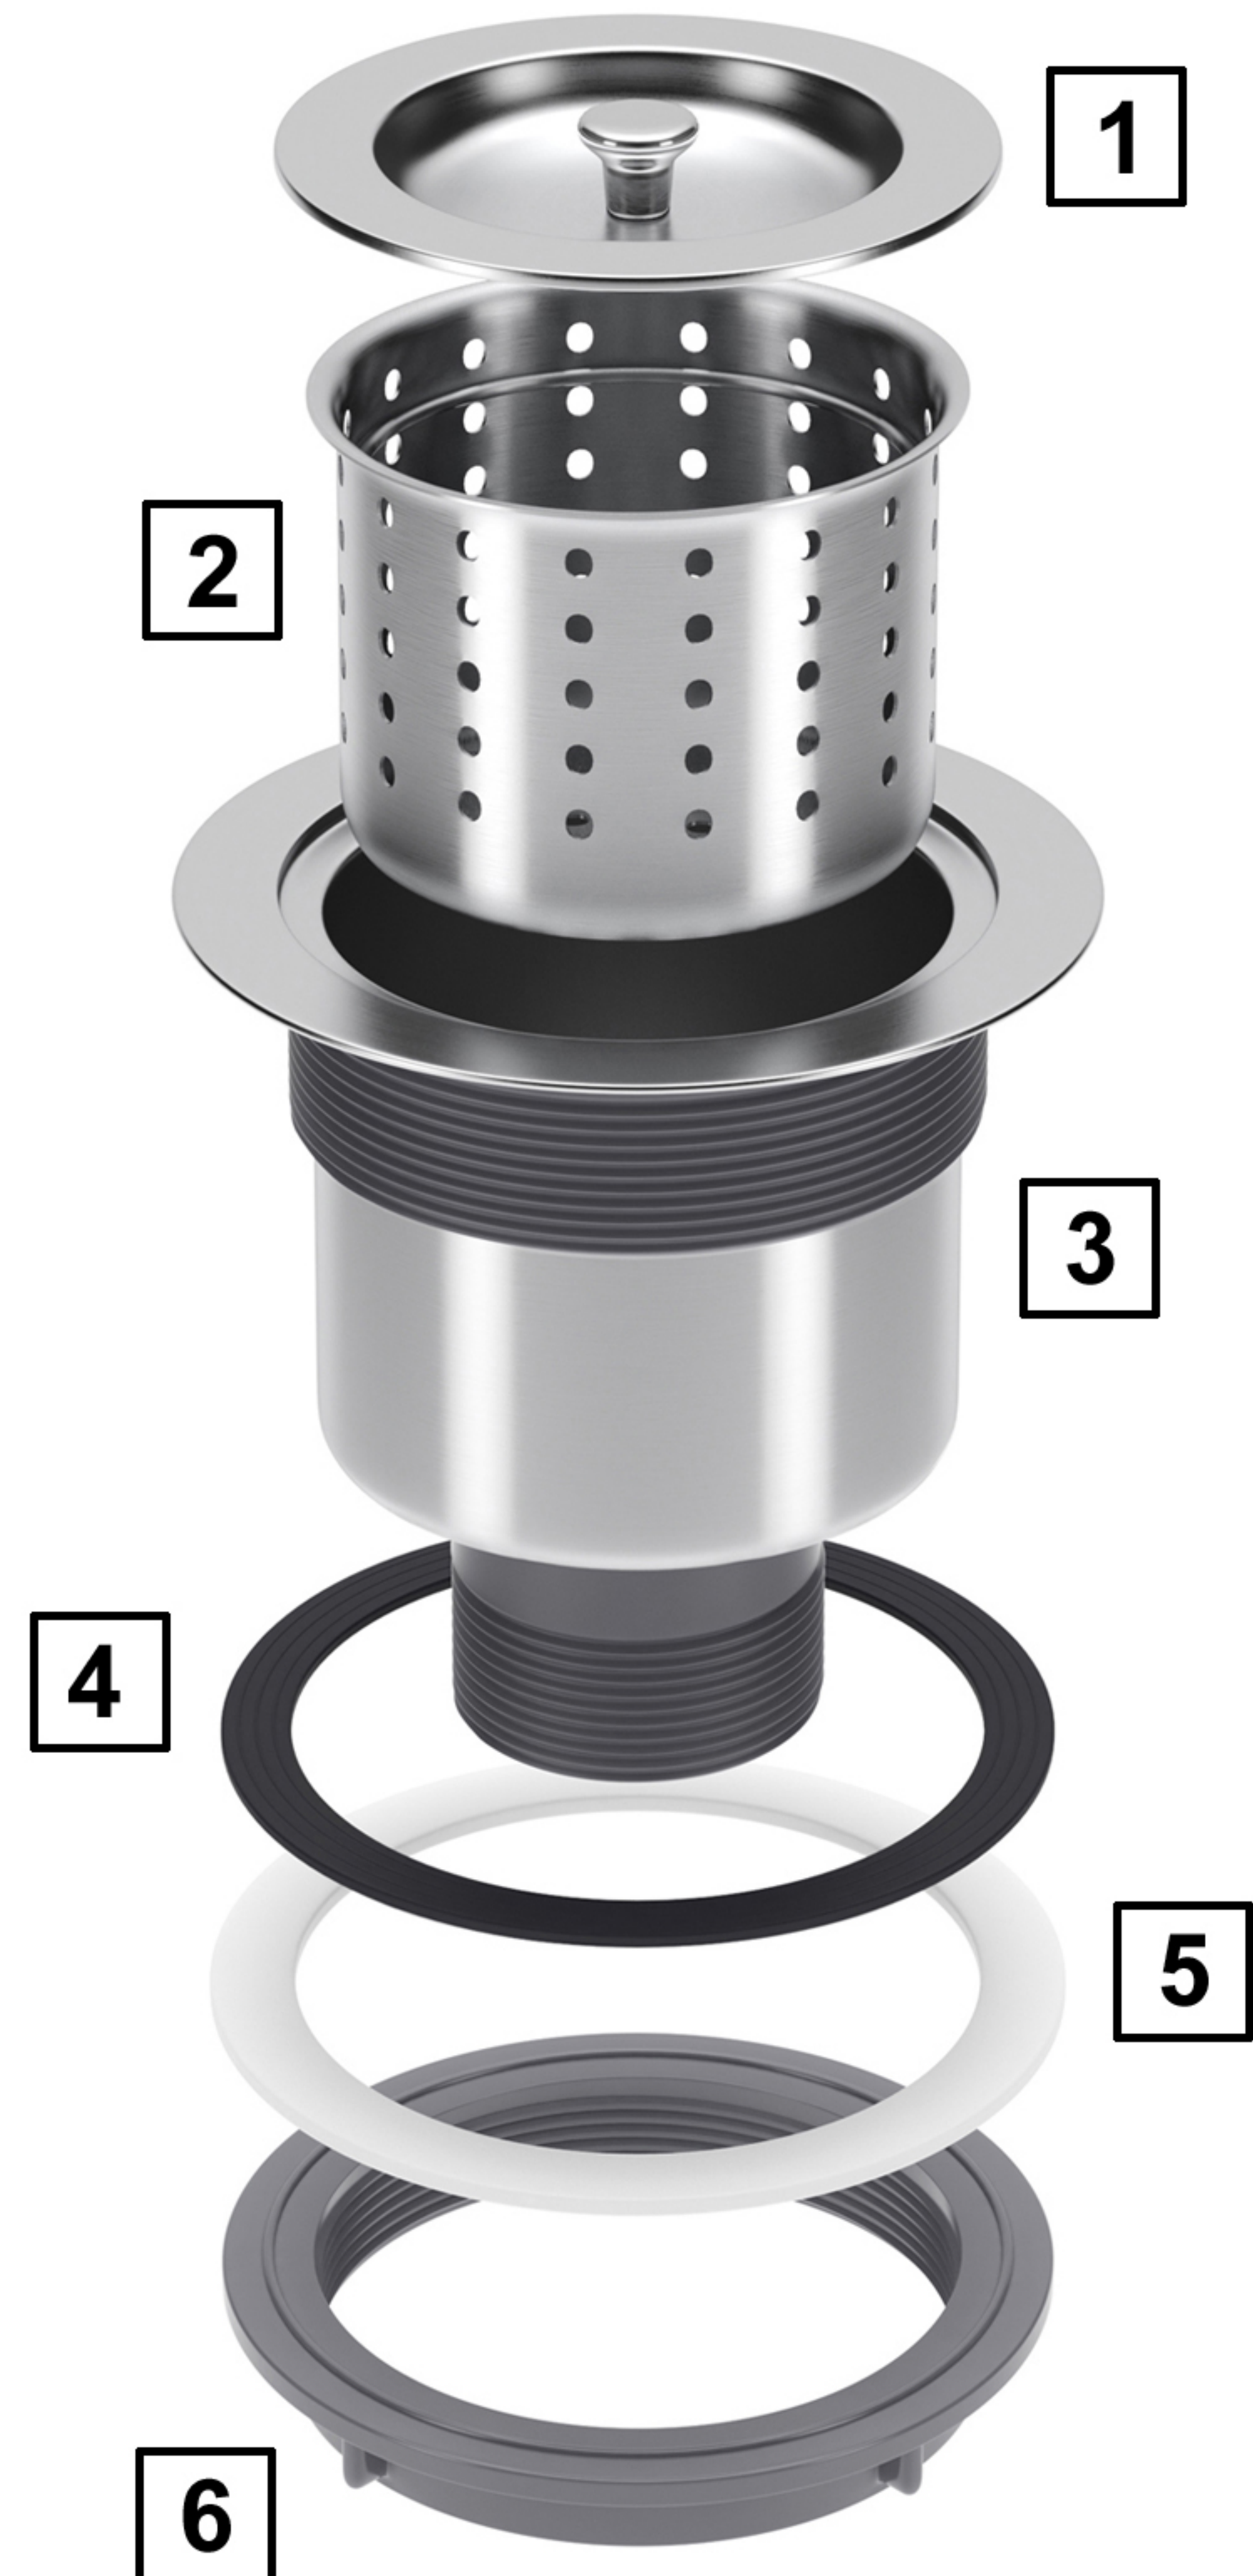

# T304 PREMIUM GRADE STAINLESS STEEL STRAINER

**1** OPEN / CLOSE STOPPER

**2** STRAINER BASKET

**3** STRAINER BODY

**4** RUBBER GASKET

**5** PAPER WASHER

**6** LOCKNUT

**T304**