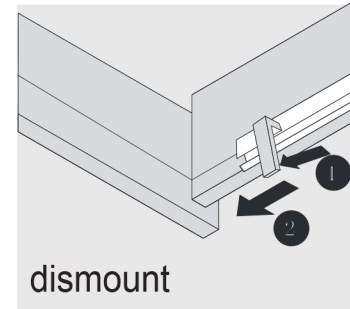

PACKING LIST

SKU:KS-70060

SIZE:900x460x880mm

PROHIBIT COPY

REQUIRED TOOLS

DRAWER SLIDER ATTACHMENT AND DETACHMENT

mount

dismount

INSTALLATION AND ADJUSTMENT OF HINGES

adjust the height

adjust for left and right

adjust for forward and backward

INSTALLATION PROCESS

PACKING LIST

Main cabinet/1

Mirror/2