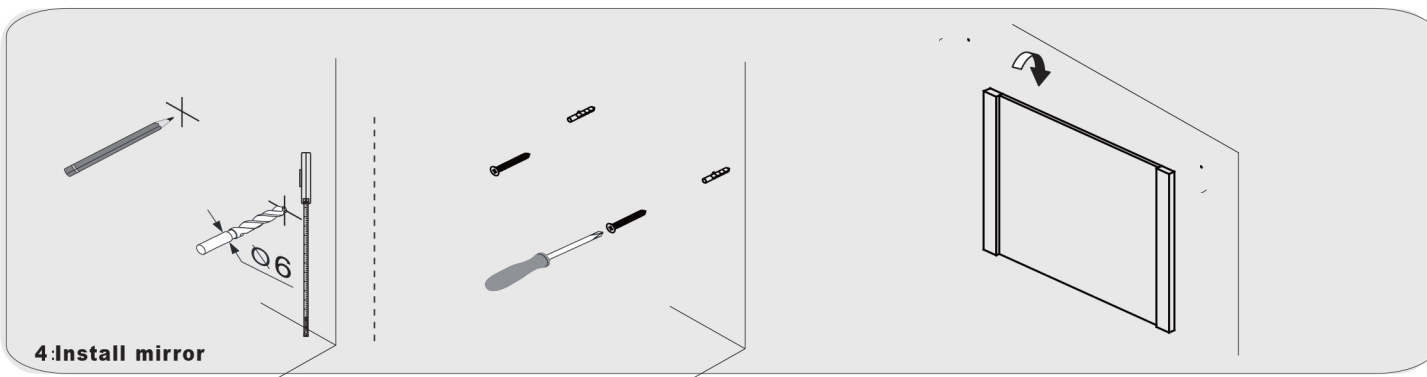

INSTALLATION AND ADJUSTMENT OF HINGES

adjust the height

adjust for left and right

adjust for forward and backward

INSTALLATION PROCESS

PACKING LIST

Main cabinet/1

Mirror/2

top/3

basin/4

POP UP+Drain pipe/5

FAUCET/6

Install screw/7

INSTALLATION PROCESS

1:GLUE AT VANITY

2: Install TOP AT VANITY