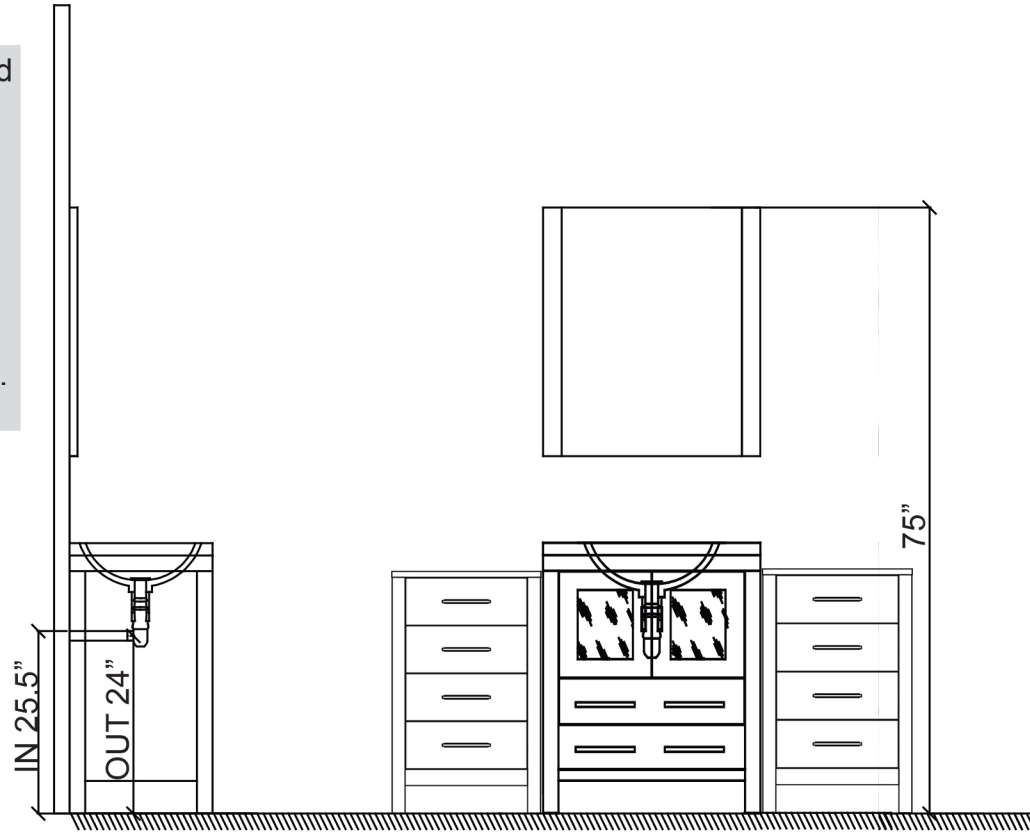

PACKING LIST

SKU:KS-70060

SIZE:900x460x880mm

PROHIBIT COPY

REQUIRED TOOLS

DRAWER SLIDER ATTACHMENT AND DETACHMENT

mount

dismount