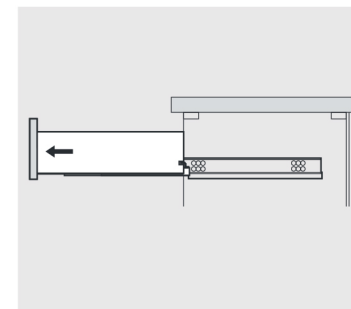

PACKING LIST

SKU:KS-70060

SIZE:900x460x880mm

PROHIBIT COPY

REQUIRED TOOLS

DRAWER SLIDER ATTACHMENT AND DETACHMENT

mount

dismount

INSTALLATION AND ADJUSTMENT OF HINGES

adjust the height

adjust for left and right

adjust for forward and backward

INSTALLATION PROCESS

PACKING LIST

Main cabinet/1

Mirror/2

top/3

basin/4

POP UP+Drain pipe/5

FAUCET/6

Install screw/7

INSTALLATION PROCESS

1:GLUE AT VANITY

2: Install TOP AT VANITY