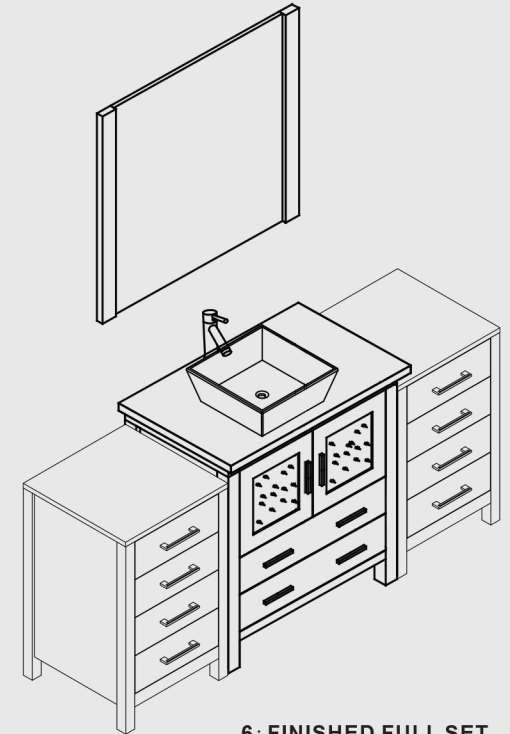

6: FINISHED FULL SET