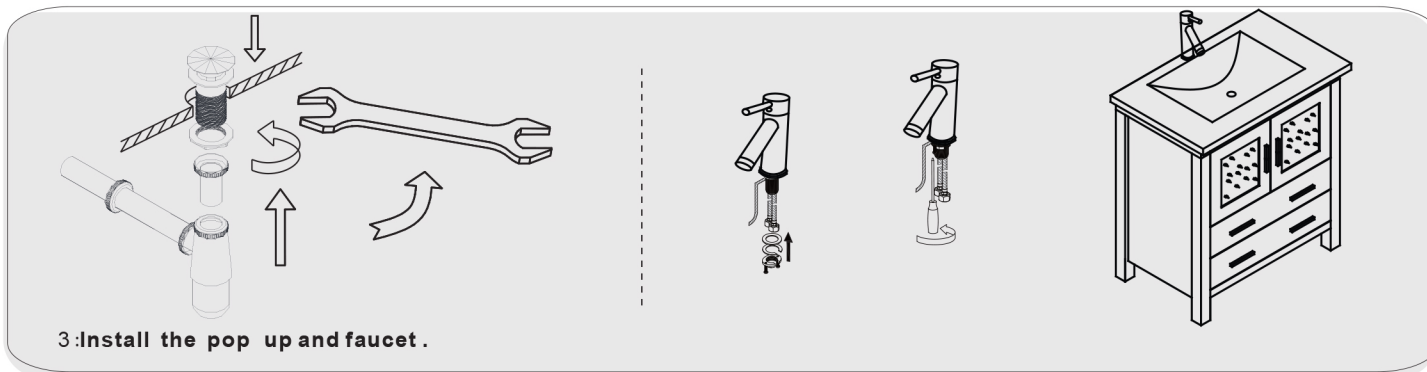

INSTALLATION AND ADJUSTMENT OF HINGES

adjust the height

adjust for left and right

adjust for forward and backward

INSTALLATION PROCESS

PACKING LIST

Main cabinet/1

Mirror/2

top/3

basin/4

POP UP+Drain pipe/5

FAUCET/6

Install screw/7

INSTALLATION PROCESS

1:GLUE AT VANITY

2: Install TOP AT VANITY