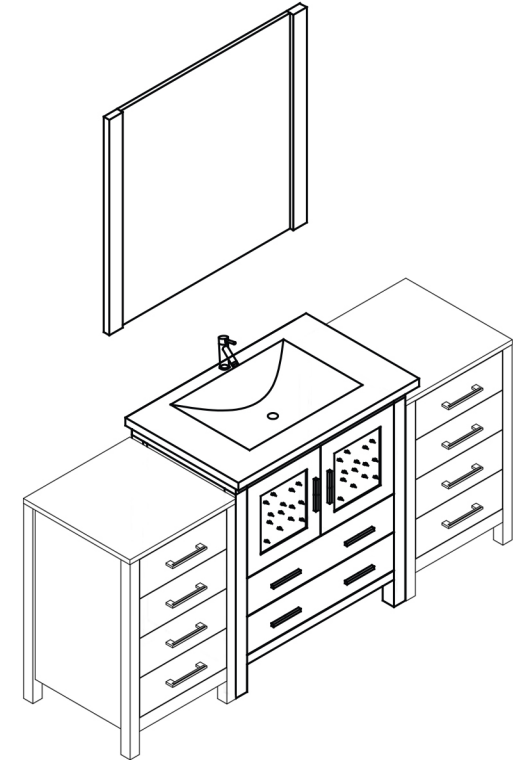

PACKING LIST

SKU:KS-70060

SIZE:900x460x880mm

PROHIBIT COPY

REQUIRED TOOLS

DRAWER SLIDER ATTACHMENT AND DETACHMENT

mount

dismount