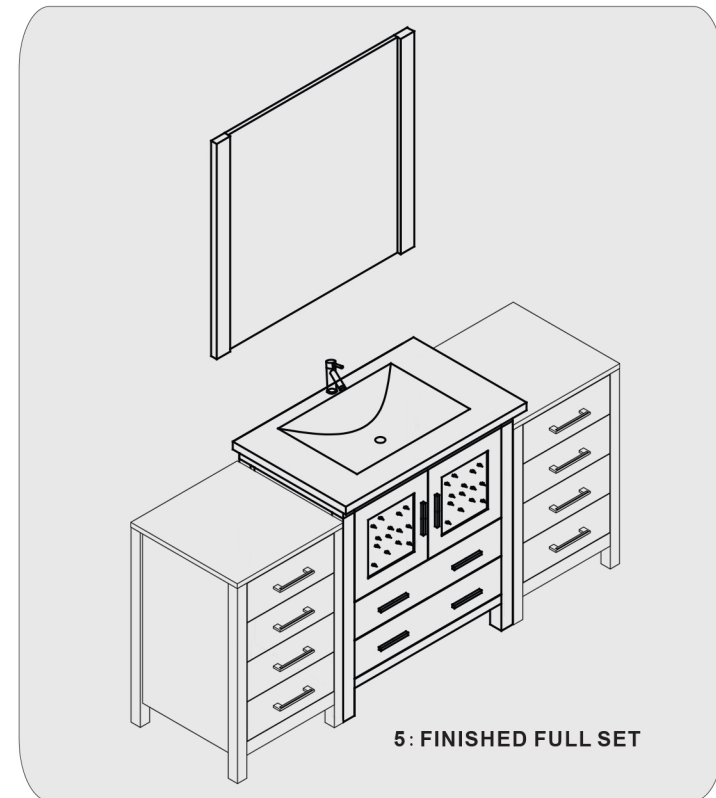

INSTALLATION AND ADJUSTMENT OF HINGES

adjust the height

adjust for left and right

adjust for forward and backward

INSTALLATION PROCESS

PACKING LIST

Main cabinet/1

Mirror/2

top/3

basin/4

POP UP+Drain pipe/5

FAUCET/6

Install screw/7

INSTALLATION PROCESS

1:GLUE AT VANITY

2: Install TOP AT VANITY