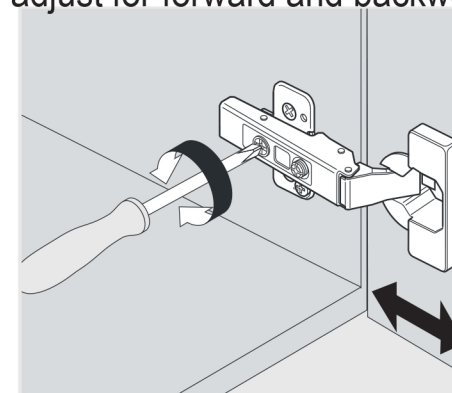

INSTALLATION AND ADJUSTMENT OF HINGES

adjust the height

adjust for left and right

adjust for forward and backward

INSTALLATION PROCESS

PACKING LIST

Main cabinet/1

Mirror/2

top/3

basin/4

POP UP+Drain pipe/5

FAUCET/6

Install screw/7

INSTALLATION PROCESS

1:GLUE AT VANITY

2: Install TOP AT VANITY