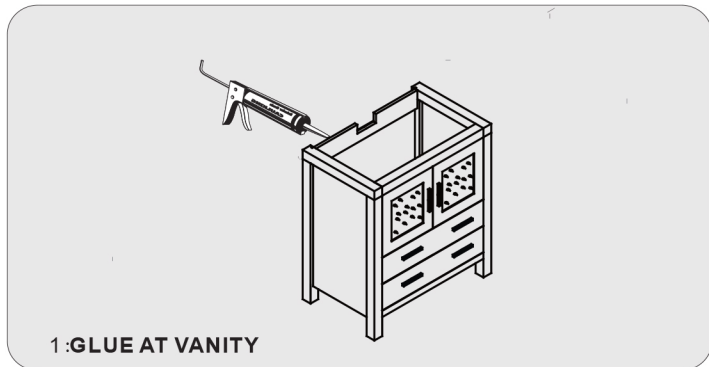

INSTALLATION AND ADJUSTMENT OF HINGES

adjust the height

adjust for left and right

adjust for forward and backward

INSTALLATION PROCESS

PACKING LIST

Main cabinet/1

Mirror/2

top/3

basin/4

POP UP+Drain pipe/5

FAUCET/6

Install screw/7

INSTALLATION PROCESS

1:GLUE AT VANITY

2: Install TOP AT VANITY