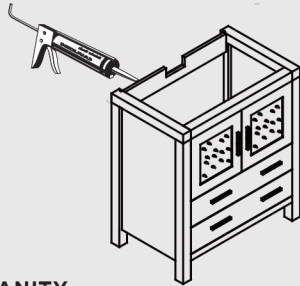

INSTALLATION AND ADJUSTMENT OF HINGES

adjust the height

adjust for left and right

adjust for forward and backward

INSTALLATION PROCESS

PACKING LIST

Main cabinet/1

Mirror/2

top/3

basin/4

POP UP+Drain pipe/5

FAUCET/6

Install screw/7

INSTALLATION PROCESS

1:GLUE AT VANITY

2: Install TOP AT VANITY

3:install Basin

6: FINISHED FULL SET