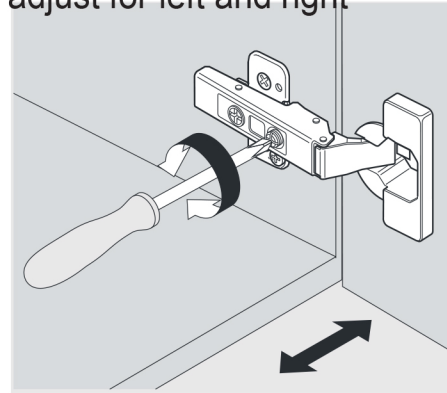

PACKING LIST

SKU:KS-70060

SIZE:900x460x880mm

PROHIBIT COPY

REQUIRED TOOLS

DRAWER SLIDER ATTACHMENT AND DETACHMENT

mount

dismount

INSTALLATION AND ADJUSTMENT OF HINGES

adjust the height

adjust for left and right

adjust for forward and backward

INSTALLATION PROCESS

PACKING LIST

Main cabinet/1

Mirror/2