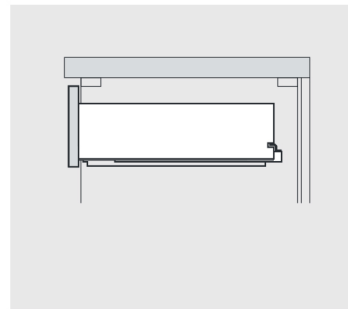

PACKING LIST

SKU:KS-70060

SIZE:900x460x880mm

PROHIBIT COPY

REQUIRED TOOLS

DRAWER SLIDER ATTACHMENT AND DETACHMENT

mount

dismount

INSTALLATION AND ADJUSTMENT OF HINGES

adjust the height

adjust for left and right

adjust for forward and backward

INSTALLATION PROCESS

PACKING LIST

Main cabinet/1

Mirror/2

top/3

basin/4

POP UP+Drain pipe/5

FAUCET/6

Install screw/7

INSTALLATION PROCESS

1:GLUE AT VANITY

2: Install TOP AT VANITY