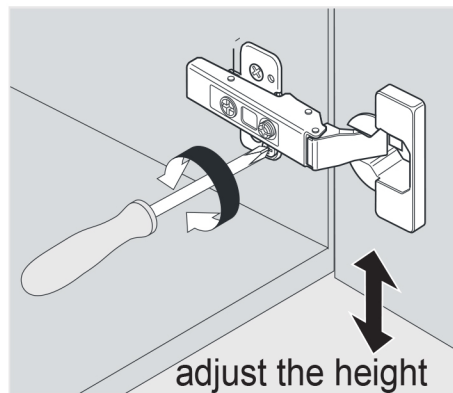

PACKING LIST

SKU:KS-70060

SIZE:900x460x880mm

PROHIBIT COPY

REQUIRED TOOLS

DRAWER SLIDER ATTACHMENT AND DETACHMENT

mount

dismount

INSTALLATION AND ADJUSTMENT OF HINGES

adjust the height

adjust for left and right

adjust for forward and backward

INSTALLATION PROCESS

PACKING LIST

Main cabinet/1

Mirror/2