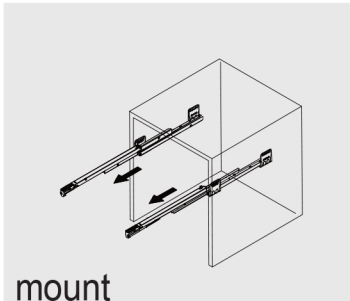

PACKING LIST

SKU:KS-70060

SIZE:900x460x880mm

PROHIBIT COPY

REQUIRED TOOLS

DRAWER SLIDER ATTACHMENT AND DETACHMENT

mount

dismount

INSTALLATION AND ADJUSTMENT OF HINGES

adjust the height

adjust for left and right

adjust for forward and backward

INSTALLATION PROCESS

PACKING LIST

Main cabinet/1

Mirror/2