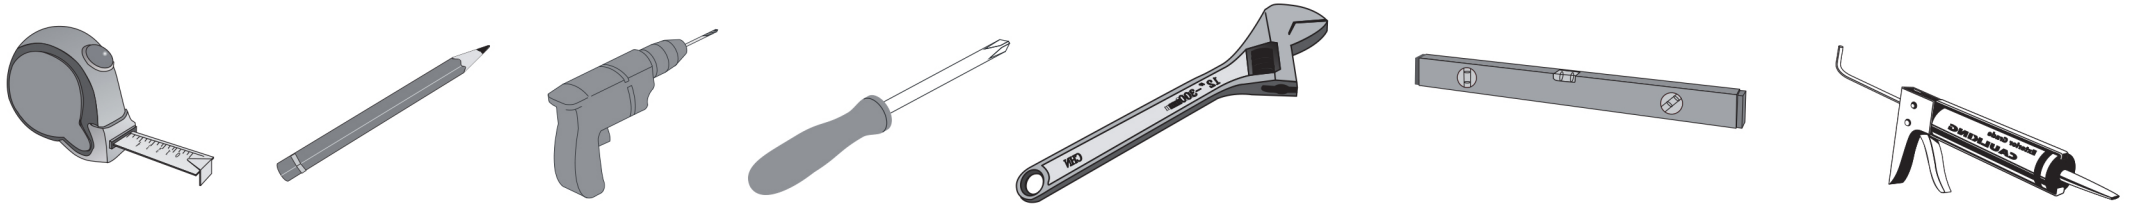

PACKING LIST

SKU:KS-70060

SIZE:900x460x880mm

PROHIBIT COPY

REQUIRED TOOLS

DRAWER SLIDER ATTACHMENT AND DETACHMENT

mount

dismount

INSTALLATION AND ADJUSTMENT OF HINGES

adjust the height

adjust for left and right

adjust for forward and backward

INSTALLATION PROCESS

PACKING LIST

Main cabinet/1

Mirror/2

top/3

basin/4

POP UP+Drain pipe/5

FAUCET/6

Install screw/7

INSTALLATION PROCESS

1:GLUE AT VANITY

2: Install TOP AT VANITY