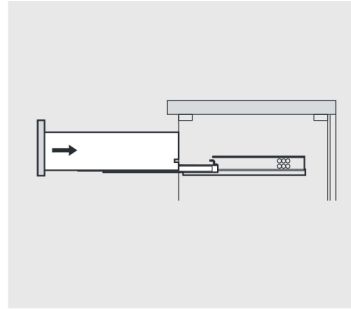

PACKING LIST

SKU:KS-70060

SIZE:900x460x880mm

PROHIBIT COPY

REQUIRED TOOLS

DRAWER SLIDER ATTACHMENT AND DETACHMENT

mount

dismount

INSTALLATION AND ADJUSTMENT OF HINGES

adjust the height

adjust for left and right

adjust for forward and backward

INSTALLATION PROCESS

PACKING LIST

Main cabinet/1

Mirror/2

top/3

basin/4

POP UP+Drain pipe/5

FAUCET/6

Install screw/7

INSTALLATION PROCESS

1:GLUE AT VANITY

2: Install TOP AT VANITY