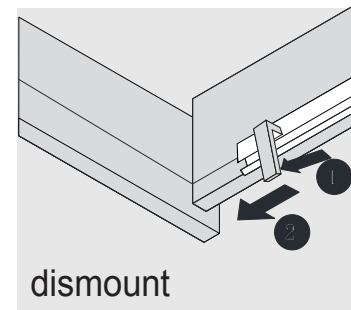

SIZE:800x460x880mm

PROHIBIT COPY

REQUIRED TOOLS

DRAWER SLIDER ATTACHMENT AND DETACHMENT

mount

dismount

INSTALLATION AND ADJUSTMENT OF HINGES

adjust the height

adjust for left and right

adjust for forward and backward

SKU:32"

SIZE:800x460x880mm

PROHIBIT COPY

INSTALLATION PROCESS

SKU:32"

SIZE: 800x460x880mm