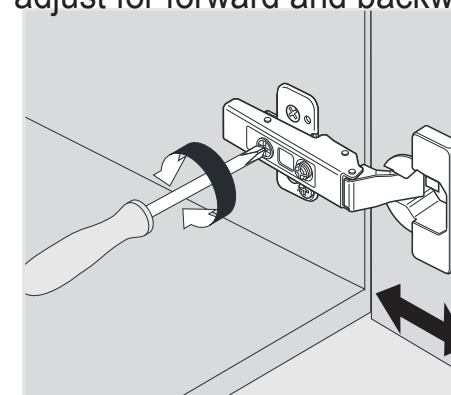

SIZE:800x460x880mm

PROHIBIT COPY

REQUIRED TOOLS

DRAWER SLIDER ATTACHMENT AND DETACHMENT

mount

dismount

INSTALLATION AND ADJUSTMENT OF HINGES

adjust the height

adjust for left and right

adjust for forward and backward

SKU:32"

SIZE:800x460x880mm

PROHIBIT COPY

INSTALLATION PROCESS

SKU:32"

SIZE: 800x460x880mm