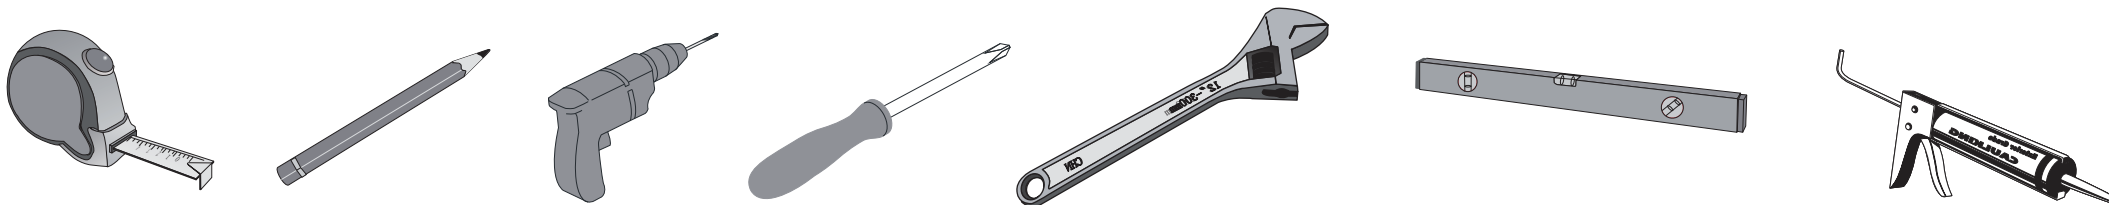

SKU:32"

SIZE: 800x460x880mm

PROHIBIT COPY

- Prior to installation please check received items against the Packing List . please report any missing items to your local dealer immediately.
- Protect all surfaces from sharp objects, high hert sources,direct prolonged sunlight and chemical hazards.
- Professional installation recommended.

PACKING LIST

Main cabinet/1

Mirror/2

top/3

POP UP+Drain pipe/4

FAUCET/5

Install screw/6

SKU:32"

SIZE:800x460x880mm

PROHIBIT COPY

REQUIRED TOOLS

DRAWER SLIDER ATTACHMENT AND DETACHMENT

mount

dismount

INSTALLATION AND ADJUSTMENT OF HINGES

adjust the height

adjust for left and right

adjust for forward and backward

SKU:32"

SIZE:800x460x880mm

PROHIBIT COPY

INSTALLATION PROCESS

SKU:32"

SIZE: 800x460x880mm