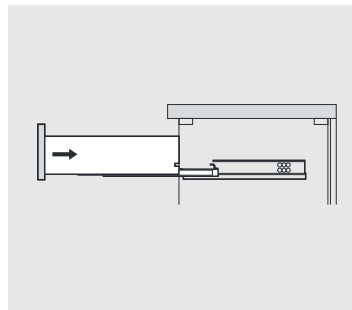

SIZE:800x460x880mm

PROHIBIT COPY

REQUIRED TOOLS

DRAWER SLIDER ATTACHMENT AND DETACHMENT

mount

dismount

INSTALLATION AND ADJUSTMENT OF HINGES

adjust the height

adjust for left and right

adjust for forward and backward

SKU:32"

SIZE:800x460x880mm

PROHIBIT COPY

INSTALLATION PROCESS

SKU:32"

SIZE: 800x460x880mm