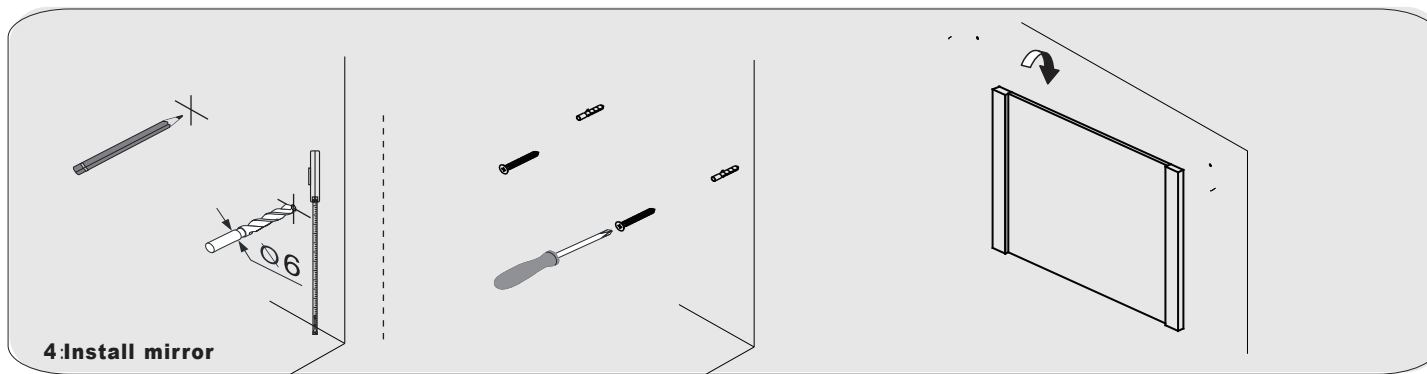

SIZE:800x460x880mm

PROHIBIT COPY

REQUIRED TOOLS

DRAWER SLIDER ATTACHMENT AND DETACHMENT

mount

dismount

INSTALLATION AND ADJUSTMENT OF HINGES

adjust the height

adjust for left and right

adjust for forward and backward

SKU:32"

SIZE:800x460x880mm

PROHIBIT COPY

INSTALLATION PROCESS

SKU:32"

SIZE: 800x460x880mm