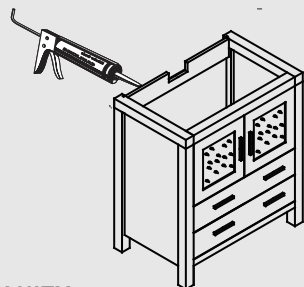

INSTALLATION PROCESS

1:GLUE AT VANITY