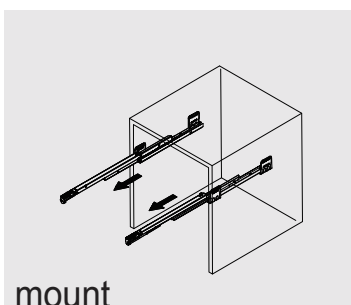

SKU:32"

SIZE: 800x460x880mm

PROHIBIT COPY

- Prior to installation please check received items against the Packing List . please report any missing items to your local dealer immediately.
- Protect all surfaces from sharp objects, high hert sources,direct prolonged sunlight and chemical hazards.
- Professional installation recommended.

PACKING LIST

Main cabinet/1

Mirror/2

top/3

POP UP+Drain pipe/4

FAUCET/5

Install screw/6

SKU:32"

SIZE:800x460x880mm

PROHIBIT COPY

REQUIRED TOOLS

DRAWER SLIDER ATTACHMENT AND DETACHMENT

mount

dismount

INSTALLATION AND ADJUSTMENT OF HINGES

adjust the height

adjust for left and right

adjust for forward and backward

SKU:32"

SIZE:800x460x880mm

PROHIBIT COPY

INSTALLATION PROCESS

SKU:32"

SIZE: 800x460x880mm