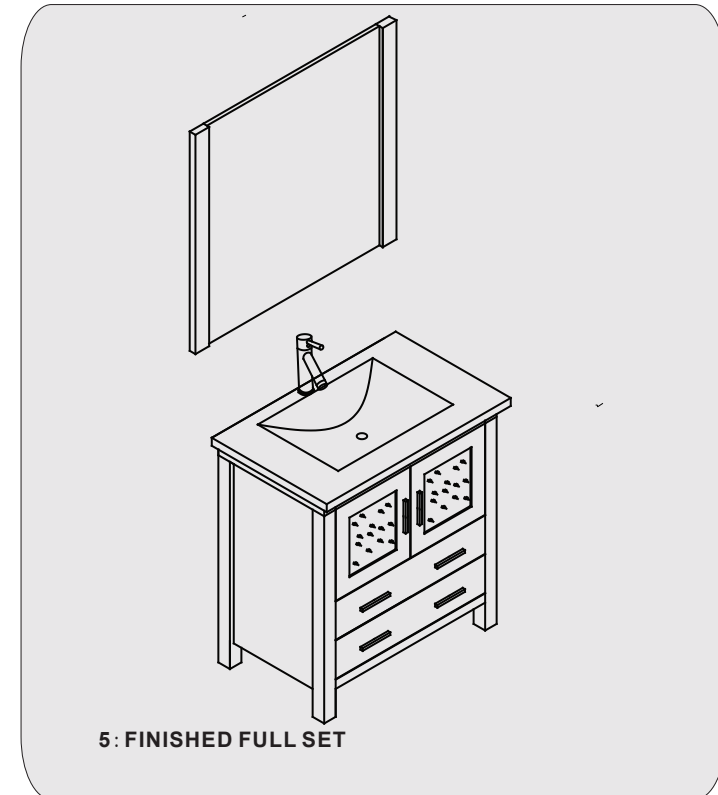

SIZE:800x460x880mm

PROHIBIT COPY

REQUIRED TOOLS

DRAWER SLIDER ATTACHMENT AND DETACHMENT

mount

dismount

INSTALLATION AND ADJUSTMENT OF HINGES

adjust the height

adjust for left and right

adjust for forward and backward

SKU:32"

SIZE:800x460x880mm

PROHIBIT COPY

INSTALLATION PROCESS

SKU:32"

SIZE: 800x460x880mm