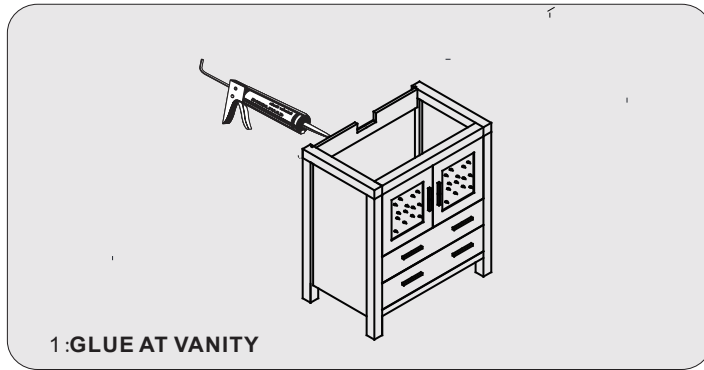

SIZE:800x460x880mm

PROHIBIT COPY

REQUIRED TOOLS

DRAWER SLIDER ATTACHMENT AND DETACHMENT

mount

dismount

INSTALLATION AND ADJUSTMENT OF HINGES

adjust the height

adjust for left and right

adjust for forward and backward

SKU:32"

SIZE:800x460x880mm

PROHIBIT COPY

INSTALLATION PROCESS

SKU:32"

SIZE: 800x460x880mm