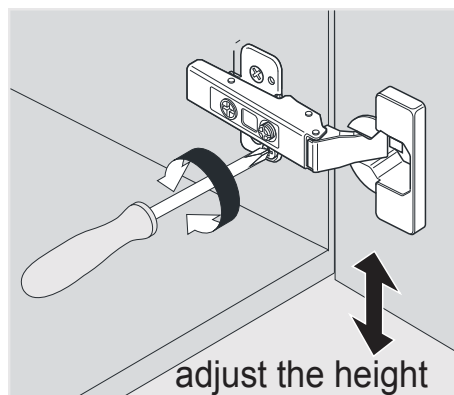

SIZE:800x460x880mm

PROHIBIT COPY

REQUIRED TOOLS

DRAWER SLIDER ATTACHMENT AND DETACHMENT

mount

dismount

INSTALLATION AND ADJUSTMENT OF HINGES

adjust the height

adjust for left and right

adjust for forward and backward

SKU:32"

SIZE:800x460x880mm

PROHIBIT COPY

INSTALLATION PROCESS

SKU:32"

SIZE: 800x460x880mm