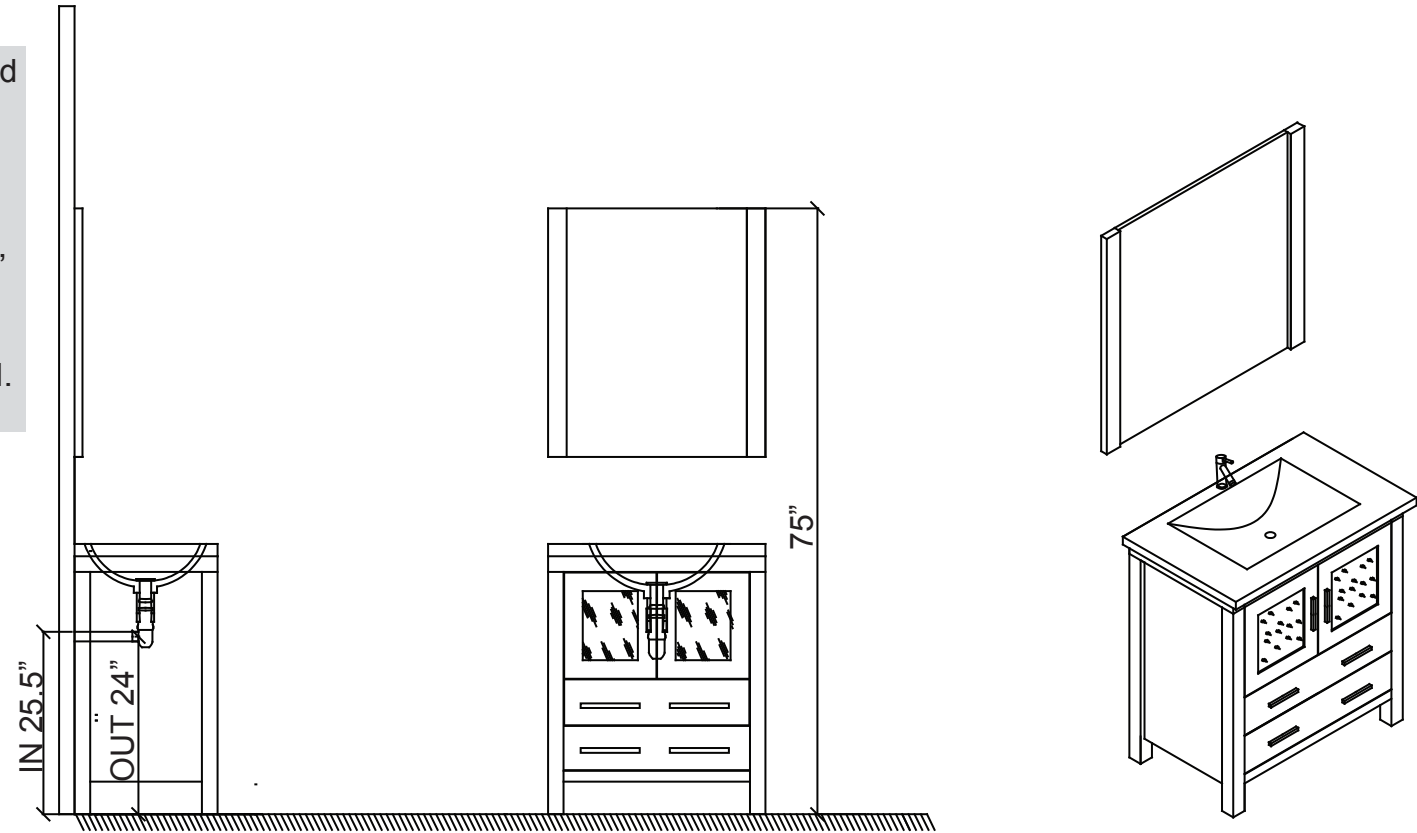

SKU:32"

SIZE: 800x460x880mm

PROHIBIT COPY

- Prior to installation please check received items against the Packing List . please report any missing items to your local dealer immediately.
- Protect all surfaces from sharp objects, high hert sources,direct prolonged sunlight and chemical hazards.
- Professional installation recommended.

PACKING LIST

Main cabinet/1

Mirror/2

top/3

POP UP+Drain pipe/4

FAUCET/5

Install screw/6

SKU:32"

SIZE:800x460x880mm

PROHIBIT COPY

REQUIRED TOOLS

DRAWER SLIDER ATTACHMENT AND DETACHMENT

mount

dismount

INSTALLATION AND ADJUSTMENT OF HINGES

adjust the height

adjust for left and right

adjust for forward and backward

SKU:32"

SIZE:800x460x880mm

PROHIBIT COPY

INSTALLATION PROCESS

SKU:32"

SIZE: 800x460x880mm