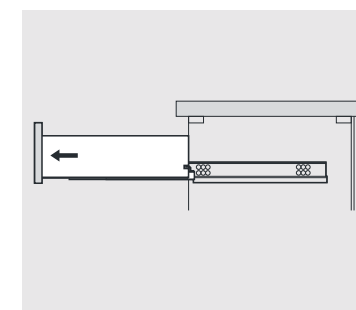

SIZE:800x460x880mm

PROHIBIT COPY

REQUIRED TOOLS

DRAWER SLIDER ATTACHMENT AND DETACHMENT

mount

dismount

INSTALLATION AND ADJUSTMENT OF HINGES

adjust the height

adjust for left and right

adjust for forward and backward

SKU:32"

SIZE:800x460x880mm

PROHIBIT COPY

INSTALLATION PROCESS

SKU:32"

SIZE: 800x460x880mm