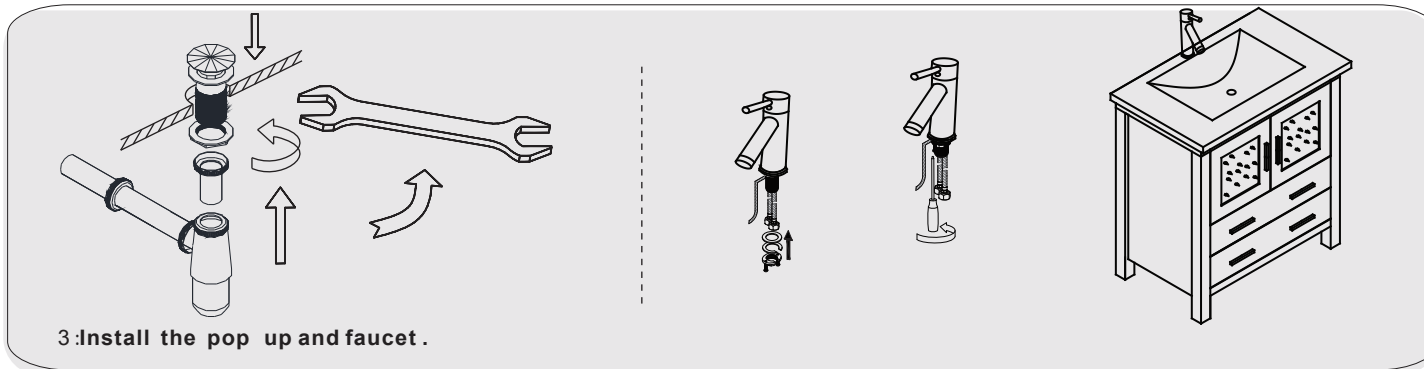

adjust for left and right

adjust for forward and backward

SKU:32"

SIZE:800x460x880mm

PROHIBIT COPY

INSTALLATION PROCESS

SKU:32"

SIZE: 800x460x880mm