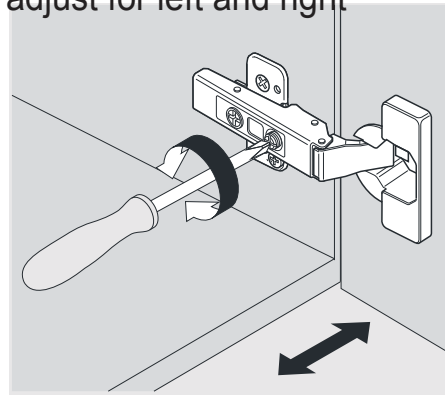

SIZE:800x460x880mm

PROHIBIT COPY

REQUIRED TOOLS

DRAWER SLIDER ATTACHMENT AND DETACHMENT

mount

dismount

INSTALLATION AND ADJUSTMENT OF HINGES

adjust the height

adjust for left and right

adjust for forward and backward

SKU:32"

SIZE:800x460x880mm

PROHIBIT COPY

INSTALLATION PROCESS

SKU:32"

SIZE: 800x460x880mm