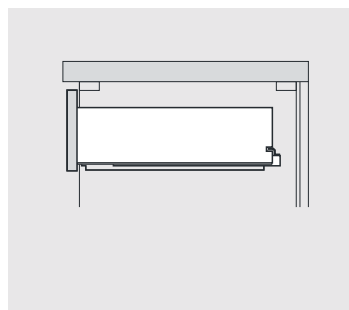

SIZE:800x460x880mm

PROHIBIT COPY

REQUIRED TOOLS

DRAWER SLIDER ATTACHMENT AND DETACHMENT

mount

dismount

INSTALLATION AND ADJUSTMENT OF HINGES

adjust the height

adjust for left and right

adjust for forward and backward

SKU:32"

SIZE:800x460x880mm

PROHIBIT COPY

INSTALLATION PROCESS

SKU:32"

SIZE: 800x460x880mm