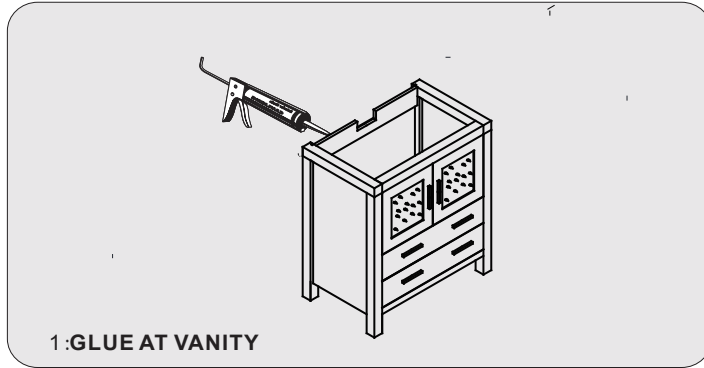

SIZE:750x460x880mm

PROHIBIT COPY

REQUIRED TOOLS

DRAWER SLIDER ATTACHMENT AND DETACHMENT

mount

dismount

INSTALLATION AND ADJUSTMENT OF HINGES

adjust the height

adjust for left and right

adjust for forward and backward

SKU:30"

SIZE:750x460x880mm

PROHIBIT COPY

INSTALLATION PROCESS

SKU:30"

SIZE: 750x460x880mm