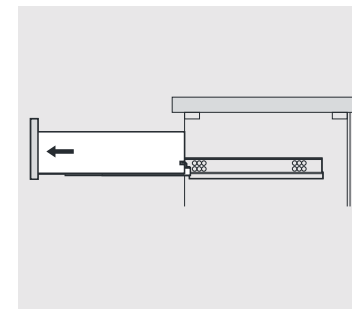

SIZE:750x460x880mm

PROHIBIT COPY

REQUIRED TOOLS

DRAWER SLIDER ATTACHMENT AND DETACHMENT

mount

dismount

INSTALLATION AND ADJUSTMENT OF HINGES

adjust the height

adjust for left and right

adjust for forward and backward

SKU:30"

SIZE:750x460x880mm

PROHIBIT COPY

INSTALLATION PROCESS

SKU:30"

SIZE: 750x460x880mm