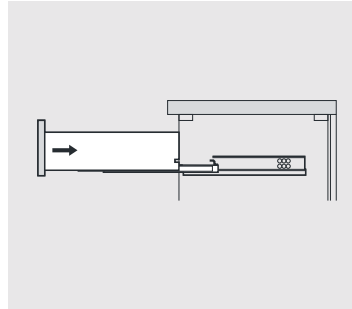

SIZE:750x460x880mm

PROHIBIT COPY

REQUIRED TOOLS

DRAWER SLIDER ATTACHMENT AND DETACHMENT

mount

dismount

INSTALLATION AND ADJUSTMENT OF HINGES

adjust the height

adjust for left and right

adjust for forward and backward

SKU:30"

SIZE:750x460x880mm

PROHIBIT COPY

INSTALLATION PROCESS

SKU:30"

SIZE: 750x460x880mm