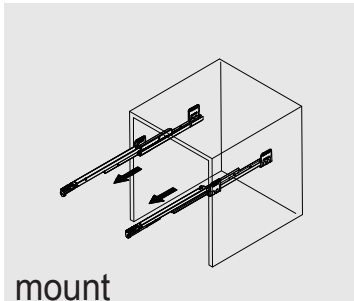

SKU:30"

SIZE: 750x460x880mm

PROHIBIT COPY

- Prior to installation please check received items against the Packing List . please report any missing items to your local dealer immediately.
- Protect all surfaces from sharp objects, high hert sources, direct prolonged sunlight and chemical hazards.
- Professional installation recommended.

PACKING LIST

Main cabinet/1

Mirror/2

top/3

POP UP+Drain pipe/4

FAUCET/5

Install screw/6

SKU:30"

SIZE:750x460x880mm

PROHIBIT COPY

REQUIRED TOOLS

DRAWER SLIDER ATTACHMENT AND DETACHMENT

mount

dismount

INSTALLATION AND ADJUSTMENT OF HINGES

adjust the height

adjust for left and right

adjust for forward and backward

SKU:30"

SIZE:750x460x880mm

PROHIBIT COPY

INSTALLATION PROCESS

SKU:30"

SIZE: 750x460x880mm