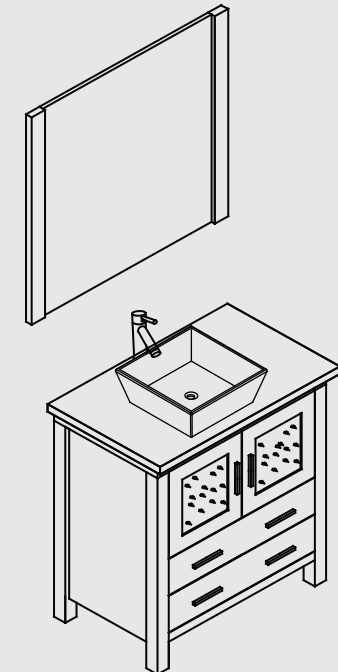

SKU:30"

SIZE: 750x460x880mm

PROHIBIT COPY

- Prior to installation please check received items against the Packing List . please report any missing items to your local dealer immediately.
- Protect all surfaces from sharp objects, high hert sources, direct prolonged sunlight and chemical hazards.
- Professional installation recommended.

SIZE:750x460x880mm

PROHIBIT COPY

REQUIRED TOOLS

DRAWER SLIDER ATTACHMENT AND DETACHMENT

mount

dismount

INSTALLATION AND ADJUSTMENT OF HINGES

adjust the height

adjust for left and right

adjust for forward and backward

SKU:30"

SIZE:750x460x880mm

PROHIBIT COPY

INSTALLATION PROCESS

SKU:30"

SIZE: 750x460x880mm

Install screw/7

INSTALLATION PROCESS

1:GLUE AT VANITY

2: Install TOP AT VANITY

3:install Basin

6: FINISHED FULL SET