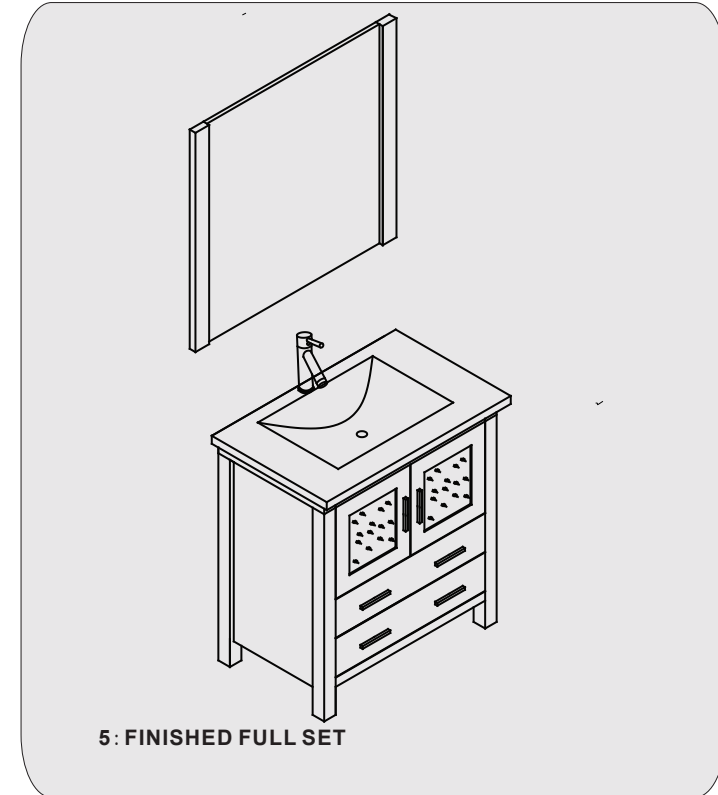

SIZE:750x460x880mm

PROHIBIT COPY

REQUIRED TOOLS

DRAWER SLIDER ATTACHMENT AND DETACHMENT

mount

dismount

INSTALLATION AND ADJUSTMENT OF HINGES

adjust the height

adjust for left and right

adjust for forward and backward

SKU:30"

SIZE:750x460x880mm

PROHIBIT COPY

INSTALLATION PROCESS

SKU:30"

SIZE: 750x460x880mm