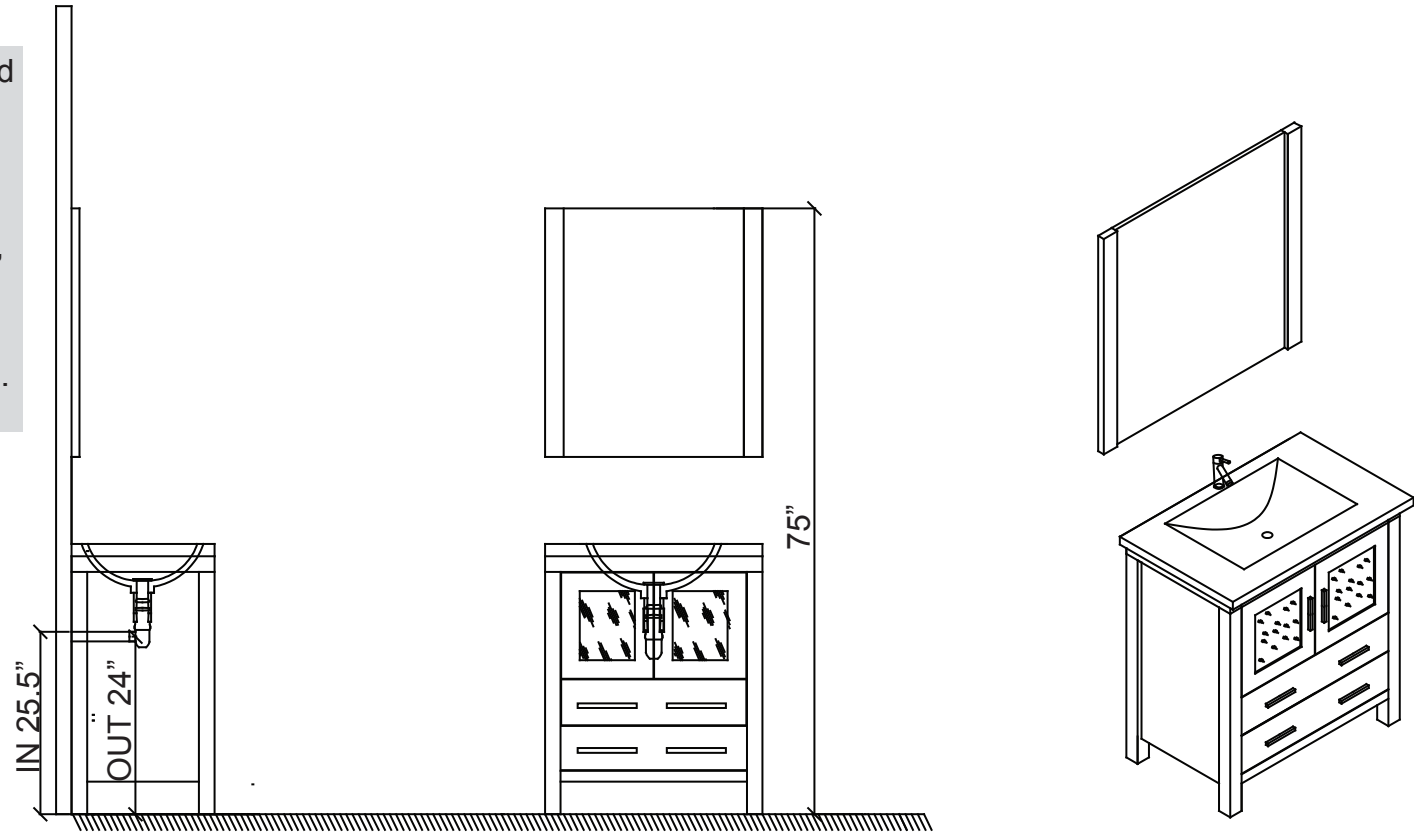

SKU:30"

SIZE: 750x460x880mm

PROHIBIT COPY

- Prior to installation please check received items against the Packing List . please report any missing items to your local dealer immediately.
- Protect all surfaces from sharp objects, high hert sources, direct prolonged sunlight and chemical hazards.
- Professional installation recommended.

PACKING LIST

Main cabinet/1

Mirror/2

top/3

POP UP+Drain pipe/4

FAUCET/5

Install screw/6

SKU:30"

SIZE:750x460x880mm

PROHIBIT COPY

REQUIRED TOOLS

DRAWER SLIDER ATTACHMENT AND DETACHMENT

mount

dismount

INSTALLATION AND ADJUSTMENT OF HINGES

adjust the height

adjust for left and right

adjust for forward and backward

SKU:30"

SIZE:750x460x880mm

PROHIBIT COPY

INSTALLATION PROCESS

SKU:30"

SIZE: 750x460x880mm