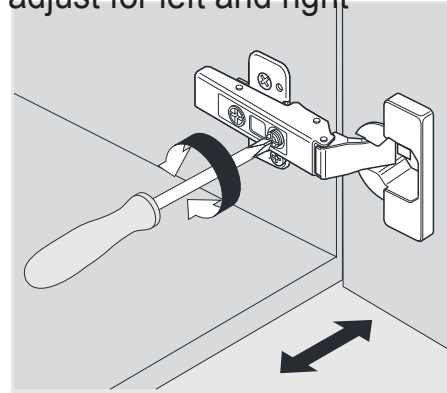

SIZE:750x460x880mm

PROHIBIT COPY

REQUIRED TOOLS

DRAWER SLIDER ATTACHMENT AND DETACHMENT

mount

dismount

INSTALLATION AND ADJUSTMENT OF HINGES

adjust the height

adjust for left and right

adjust for forward and backward

SKU:30"

SIZE:750x460x880mm

PROHIBIT COPY

INSTALLATION PROCESS

SKU:30"

SIZE: 750x460x880mm