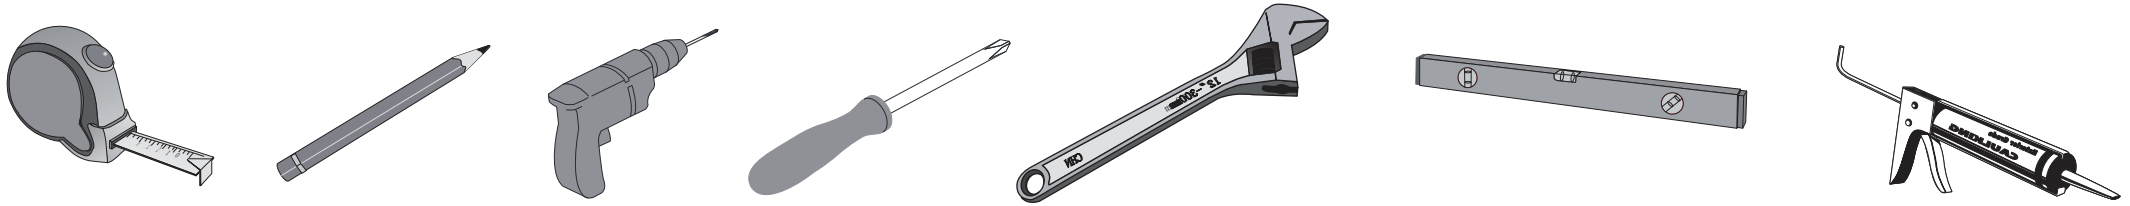

SKU:30"

SIZE: 750x460x880mm

PROHIBIT COPY

- Prior to installation please check received items against the Packing List . please report any missing items to your local dealer immediately.
- Protect all surfaces from sharp objects, high hert sources, direct prolonged sunlight and chemical hazards.
- Professional installation recommended.

PACKING LIST

Main cabinet/1

Mirror/2

top/3

POP UP+Drain pipe/4

FAUCET/5

Install screw/6

SKU:30"

SIZE:750x460x880mm

PROHIBIT COPY

REQUIRED TOOLS

DRAWER SLIDER ATTACHMENT AND DETACHMENT

mount

dismount

INSTALLATION AND ADJUSTMENT OF HINGES

adjust the height

adjust for left and right

adjust for forward and backward

SKU:30"

SIZE:750x460x880mm

PROHIBIT COPY

INSTALLATION PROCESS

SKU:30"

SIZE: 750x460x880mm