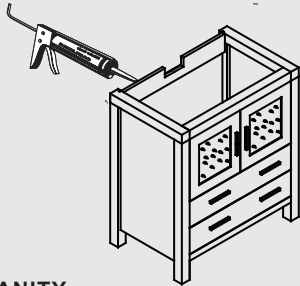

INSTALLATION PROCESS

1:GLUE AT VANITY