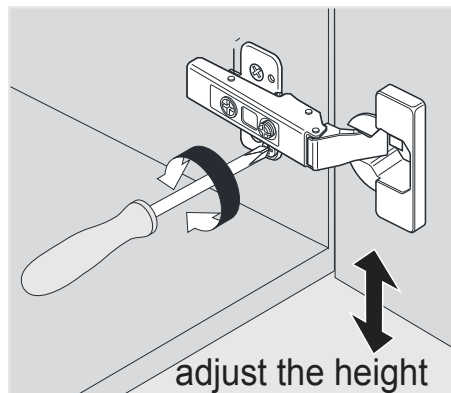

SIZE:750x460x880mm

PROHIBIT COPY

REQUIRED TOOLS

DRAWER SLIDER ATTACHMENT AND DETACHMENT

mount

dismount

INSTALLATION AND ADJUSTMENT OF HINGES

adjust the height

adjust for left and right

adjust for forward and backward

SKU:30"

SIZE:750x460x880mm

PROHIBIT COPY

INSTALLATION PROCESS

SKU:30"

SIZE: 750x460x880mm