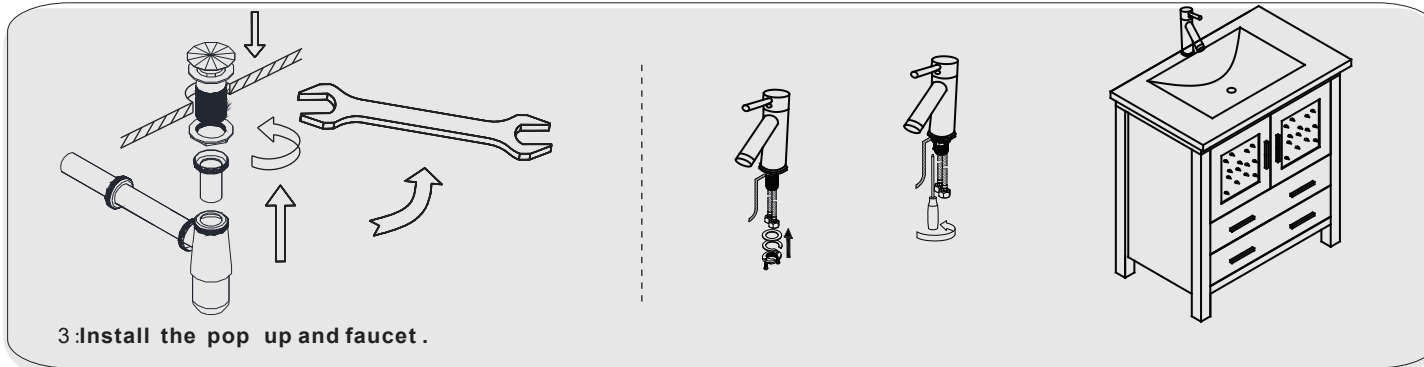

adjust for left and right

adjust for forward and backward

SKU:30"

SIZE:750x460x880mm

PROHIBIT COPY

INSTALLATION PROCESS

SKU:30"

SIZE: 750x460x880mm