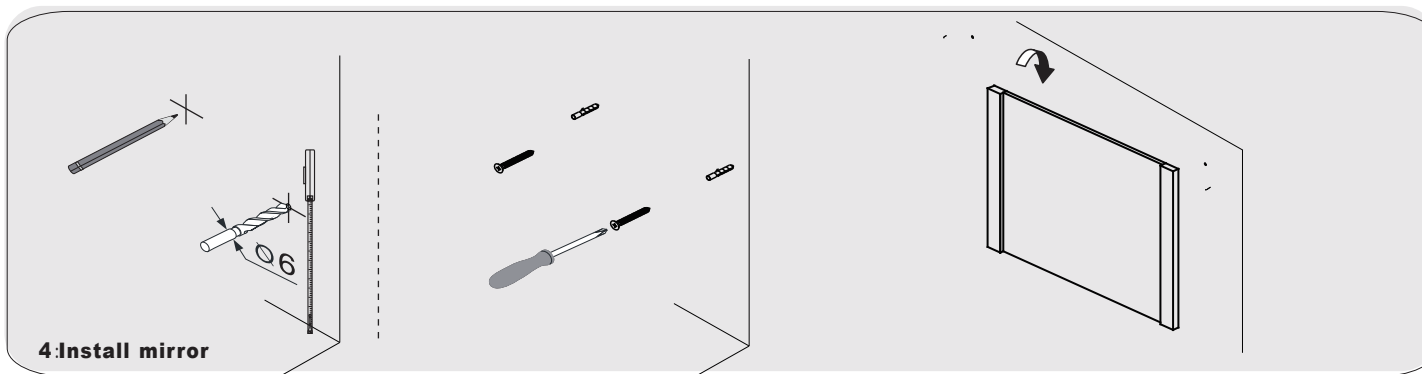

SIZE:750x460x880mm

PROHIBIT COPY

REQUIRED TOOLS

DRAWER SLIDER ATTACHMENT AND DETACHMENT

mount

dismount

INSTALLATION AND ADJUSTMENT OF HINGES

adjust the height

adjust for left and right

adjust for forward and backward

SKU:30"

SIZE:750x460x880mm

PROHIBIT COPY

INSTALLATION PROCESS

SKU:30"

SIZE: 750x460x880mm