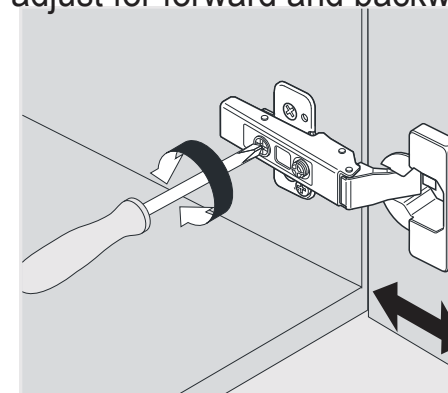

SIZE:750x460x880mm

PROHIBIT COPY

REQUIRED TOOLS

DRAWER SLIDER ATTACHMENT AND DETACHMENT

mount

dismount

INSTALLATION AND ADJUSTMENT OF HINGES

adjust the height

adjust for left and right

adjust for forward and backward

SKU:30"

SIZE:750x460x880mm

PROHIBIT COPY

INSTALLATION PROCESS

SKU:30"

SIZE: 750x460x880mm