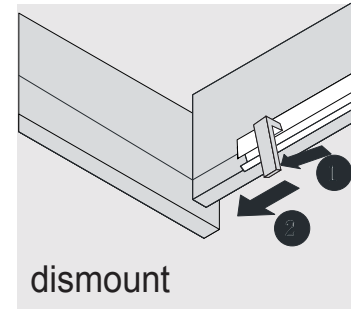

SIZE:750x460x880mm

PROHIBIT COPY

REQUIRED TOOLS

DRAWER SLIDER ATTACHMENT AND DETACHMENT

mount

dismount

INSTALLATION AND ADJUSTMENT OF HINGES

adjust the height

adjust for left and right

adjust for forward and backward

SKU:30"

SIZE:750x460x880mm

PROHIBIT COPY

INSTALLATION PROCESS

SKU:30"

SIZE: 750x460x880mm