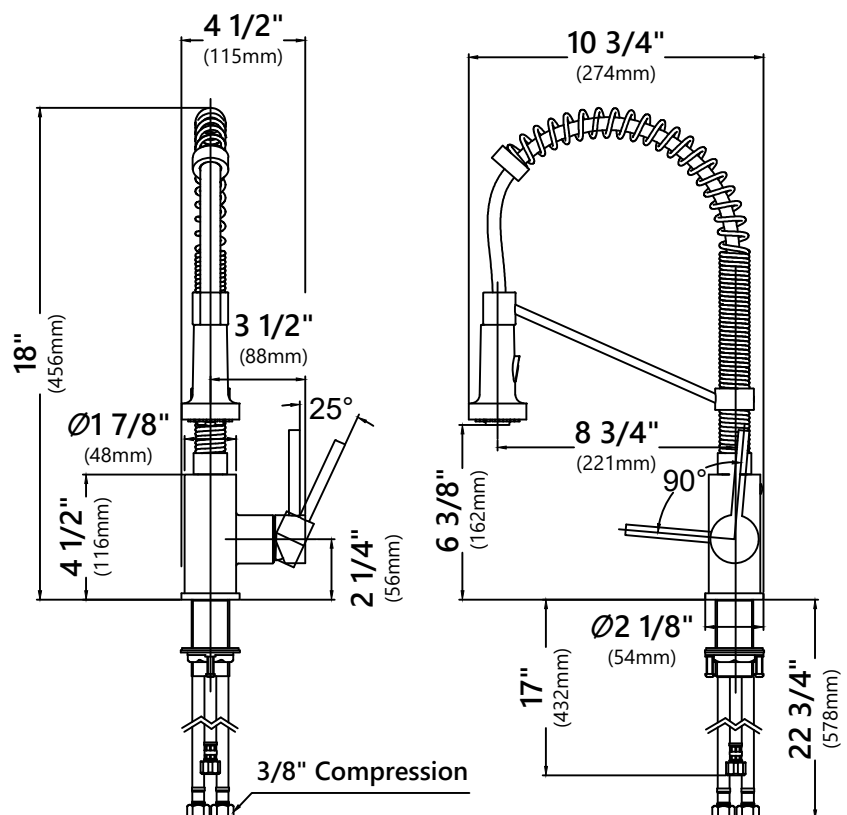

KPF-1610

Single Handle Commercial Style Pull Down Kitchen Faucet

Faucet Dimensions

Overall Height: 18"
Spout Height: 6 3/8"
Spout Reach: 8 3/4"

Features

- Commercial Style Pull Down Faucet
- Metal Body
- ABS Sprayer
- Lead Free Braided Nylon Waterway
- 180° Swivel Spout
- Flow Rate: 1.8 gpm (6.8L/min) @ 60 psi
- Dual Function Sprayhead - Spray/Stream
- Silicone Nozzles
- 35mm Ceramic Cartridge
- 26.5" Integrated Nylon Waterlines
- Dome Shaped Screen Washer
- Quick Weight
- Quick Connect Sprayer Hose
- 16" Hose Length
- Connections 3/8" Compression
- Max Deck Thickness: 1 1/2"
- TPI of aerator in the Sprayer - M24*1

Accessories Included

- Weight
- Hex Wrench

Available Finishes

- Chrome
- Matte Black
- Stainless Steel
- Stainless Steel/Chrome
- Stainless Steel/Matte Black
- Matte Black/Black Stainless
- Brushed Gold
- Spot Free Antique Champagne Bronze
- Spot Free Antique Champagne Bronze/Matte Black
- Brushed Brass
- Brushed Brass/Matte Black

CODES/STANDARDS:

Product Certification

cUPC (ASME A112.18.1/CSA B125.1)
NSF/ANSI Standard 61 and 372 certified by IAPMO
AB1953, EPA, MASS, FTC, DOE, CEC, ADA

NOTE: Some Kitchen Faucets that do not have a pull out or pull down sprayer may be connected to a portable dishwasher. Pull out and pull down faucets should never be connected to portable dishwashers because potential pressure fluctuations during washing cycles cause hose ruptures or leaks.

Warranty

Kraus Limited Lifetime Warranty
see website for details www.kraususa.com

Kraus USA Customer Service

1.800.775.0703 | customerservice@kraususa.com