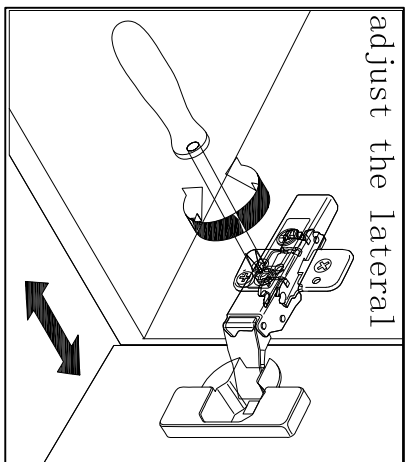

**SKU : KS-90072**

**SIZE:1828x560x850**

**PROHIBIT COPY**

**REQUIRED TOOLS**

**DRAWER SLIDER ATTACHMENT AND DETACHMENT**

**INSTALLATION AND ADJUSTION OF HINGE**

**SKU : KD-90072**
**SIZE:1828x560x850**
**PROHIBIT COPY**
