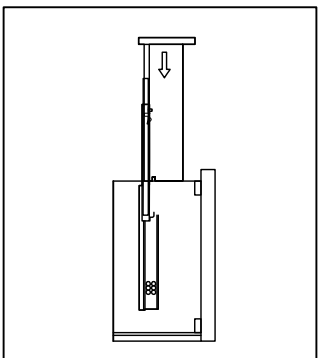

**PACKING LIST**

1. Main cabinet

2. Mirror

3. Basin

4. Pop up+Drain pipe

5. Faucet

6. Screws

7. Install screw

**SKU : KS-90072**

**SIZE:1828x560x850**

**PROHIBIT COPY**

**REQUIRED TOOLS**

**DRAWER SLIDER ATTACHMENT AND DETACHMENT**

**INSTALLATION AND ADJUSTION OF HINGE**

**SKU : KD-90072**
**SIZE:1828x560x850**
**PROHIBIT COPY**
