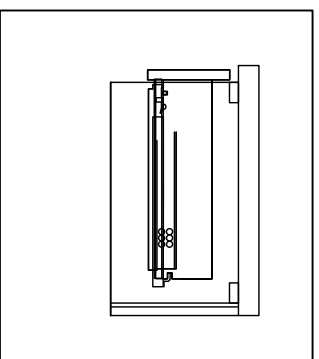

**PACKING LIST**

1. Main cabinet

2. Mirror

3. Basin

4. Pop up+Drain pipe

5. Faucet

6. Screws

7. Install screw

**SKU : KS-90072**

**SIZE:1828x560x850**

**PROHIBIT COPY**

**REQUIRED TOOLS**

**DRAWER SLIDER ATTACHMENT AND DETACHMENT**

**INSTALLATION AND ADJUSTION OF HINGE**

**SKU : KD-90072**
**SIZE:1828x560x850**
**PROHIBIT COPY**
