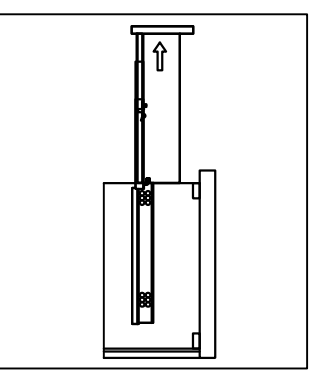

**PACKING LIST**

1. Main cabinet

2. Mirror

3. Basin

4. Pop up+Drain pipe

5. Faucet

6. Screws

7. Install screw

**SKU : KS-90072**

**SIZE:1828x560x850**

**PROHIBIT COPY**

**REQUIRED TOOLS**

**DRAWER SLIDER ATTACHMENT AND DETACHMENT**

**INSTALLATION AND ADJUSTION OF HINGE**

**SKU : KD-90072**
**SIZE:1828x560x850**
**PROHIBIT COPY**
