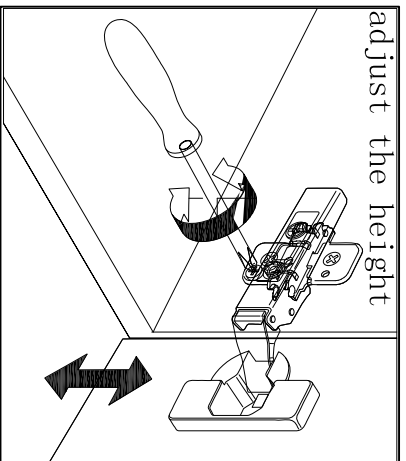

**SKU : KS-90072**

**SIZE:1828x560x850**

**PROHIBIT COPY**

**REQUIRED TOOLS**

**DRAWER SLIDER ATTACHMENT AND DETACHMENT**

**INSTALLATION AND ADJUSTION OF HINGE**

**SKU : KD-90072**
**SIZE:1828x560x850**
**PROHIBIT COPY**
