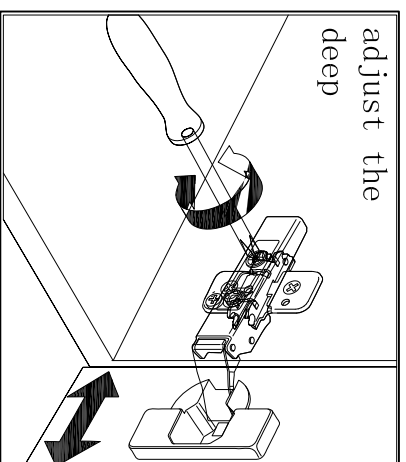

**SKU : KS-90072**

**SIZE:1828x560x850**

**PROHIBIT COPY**

**REQUIRED TOOLS**

**DRAWER SLIDER ATTACHMENT AND DETACHMENT**

**INSTALLATION AND ADJUSTION OF HINGE**

**SKU : KD-90072**
**SIZE:1828x560x850**
**PROHIBIT COPY**
