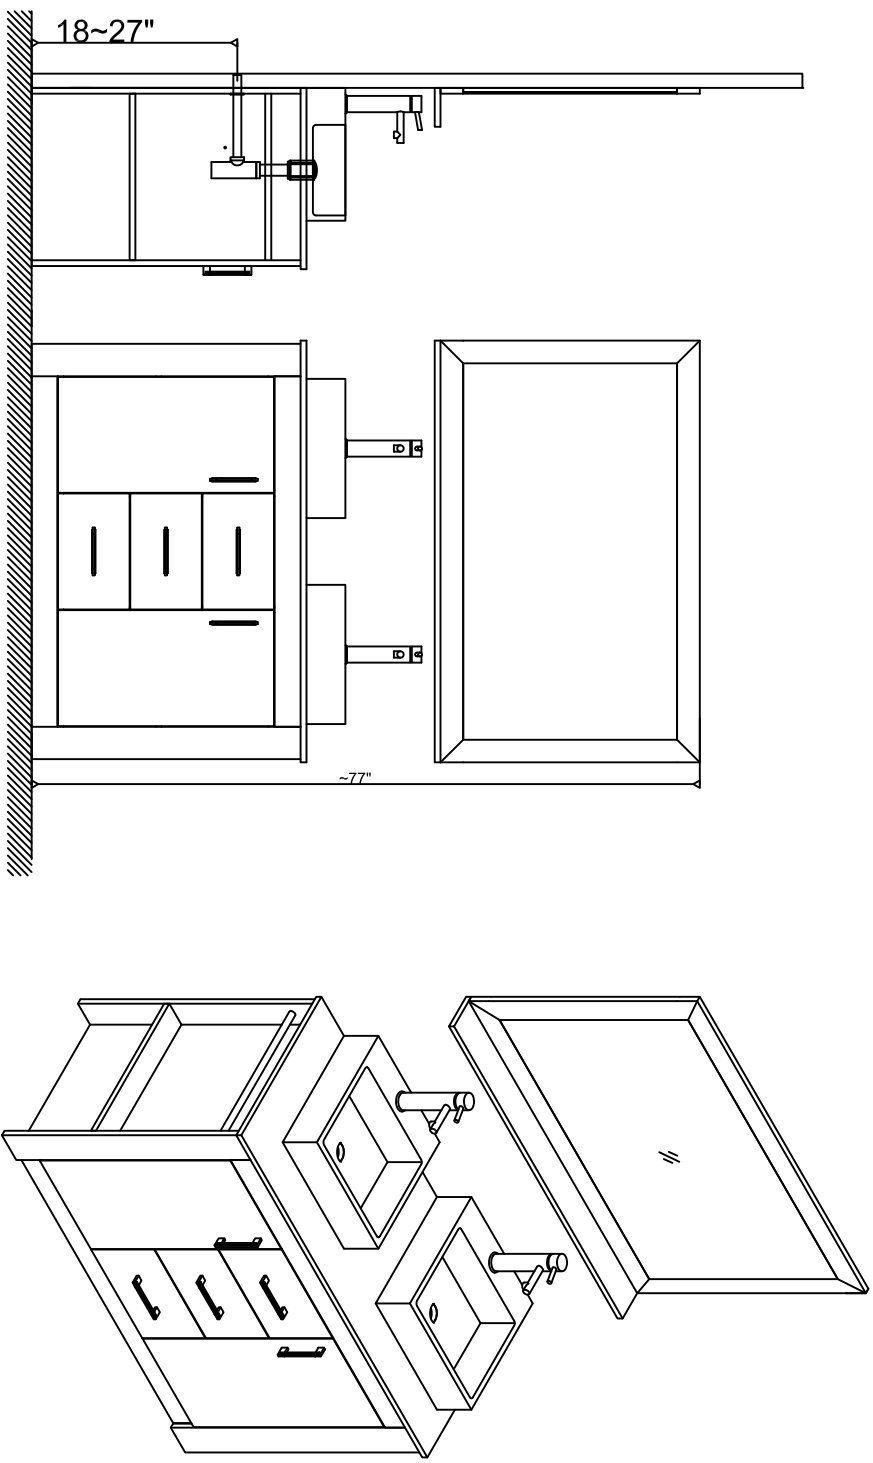

**SKU : KD-90072****SIZE:1828x560x850****PROHIBIT COPY**

. Prior to installation please check received items against the Packing List Please report any missing items to your local dealer immediately.  
. Protect all surfaces from sharp objects, high heat sources, direct prolonged sunlight and chemical hazards.  
. Professional installation recommended.

**PACKING LIST**

1. Main cabinet

2. Mirror

3. Basin

4. Pop up+Drain pipe

5. Faucet

6. Screws

7. Install screw

**SKU : KS-90072**

**SIZE:1828x560x850**

**PROHIBIT COPY**

**REQUIRED TOOLS**

**DRAWER SLIDER ATTACHMENT AND DETACHMENT**

**INSTALLATION AND ADJUSTION OF HINGE**

**SKU : KD-90072**
**SIZE:1828x560x850**
**PROHIBIT COPY**
