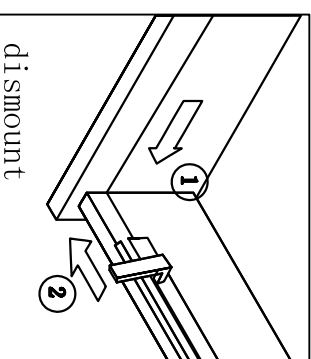

**PACKING LIST**

1. Main cabinet

2. Mirror

3. Basin

4. Pop up+Drain pipe

5. Faucet

6. Screws

7. Install screw

**SKU : KS-90072**

**SIZE:1828x560x850**

**PROHIBIT COPY**

**REQUIRED TOOLS**

**DRAWER SLIDER ATTACHMENT AND DETACHMENT**

**INSTALLATION AND ADJUSTION OF HINGE**

**SKU : KD-90072**
**SIZE:1828x560x850**
**PROHIBIT COPY**
