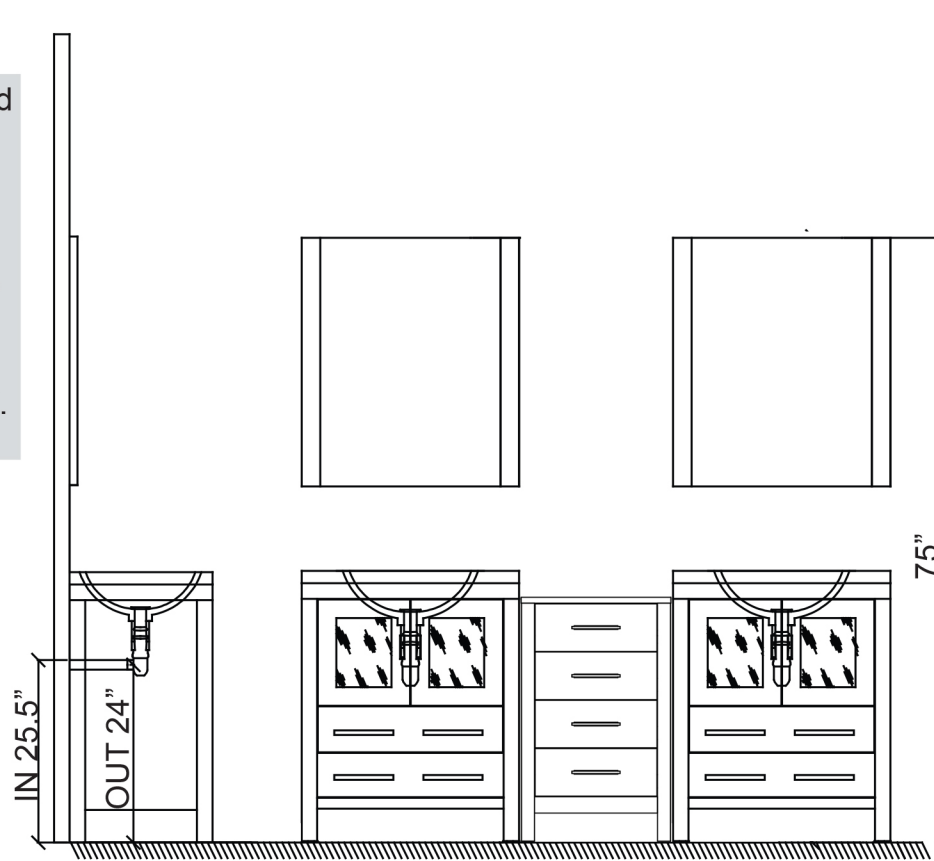

SKU: KD-70074

SIZE: 900x460x880mm

PROHIBIT COPY

- Prior to installation please check received items against the Packing List . please report any missing items to your local dealer immediately.
- Protect all surfaces from sharp objects, high hert sources, direct prolonged sunlight and chemical hazards.
- Professional installation recommended.

PACKING LIST

Main cabinet/1

Mirror/2

top/3

POP UP+Drain pipe/4

FAUCET/5

Install screw/6

SKU: KD-70074

SIZE: 900x460x880mm

PROHIBIT COPY

REQUIRED TOOLS

DRAWER SLIDER ATTACHMENT AND DETACHMENT

mount

dismount

INSTALLATION AND ADJUSTMENT OF HINGES

adjust the height