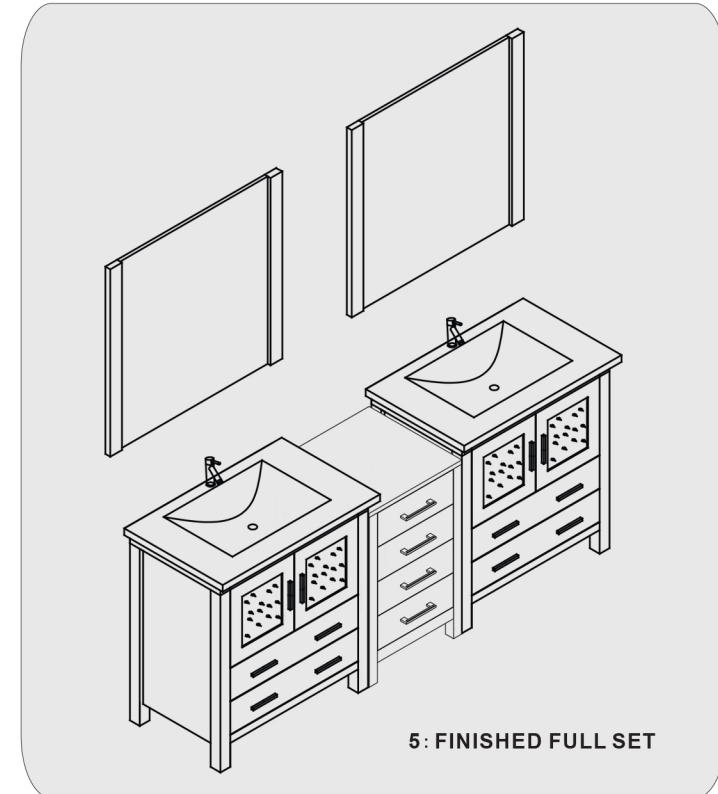

PACKING LIST

Main cabinet/1

Mirror/2

top/3

POP UP+Drain pipe/4

FAUCET/5

Install screw/6

SKU: KD-70074

SIZE: 900x460x880mm

PROHIBIT COPY

REQUIRED TOOLS

DRAWER SLIDER ATTACHMENT AND DETACHMENT

mount

dismount

INSTALLATION AND ADJUSTMENT OF HINGES

adjust the height

adjust for left and right

adjust for forward and backward

INSTALLATION PROCESS

PACKING LIST

Main cabinet/1

Mirror/2

top/3

basin/4