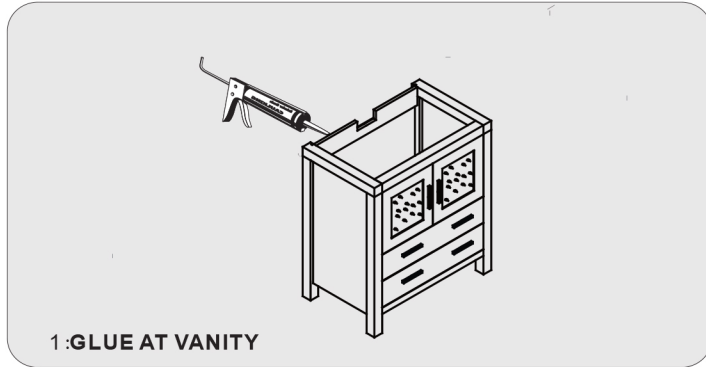

SKU: KD-70074

SIZE: 900x460x880mm

PROHIBIT COPY

- Prior to installation please check received items against the Packing List . please report any missing items to your local dealer immediately.
- Protect all surfaces from sharp objects, high hert sources, direct prolonged sunlight and chemical hazards.
- Professional installation recommended.

SIZE: 900x460x880mm

PROHIBIT COPY

REQUIRED TOOLS

DRAWER SLIDER ATTACHMENT AND DETACHMENT

mount

dismount

INSTALLATION AND ADJUSTMENT OF HINGES

adjust the height

adjust for left and right

adjust for forward and backward

INSTALLATION PROCESS

PACKING LIST

Main cabinet/1

Mirror/2

top/3

basin/4