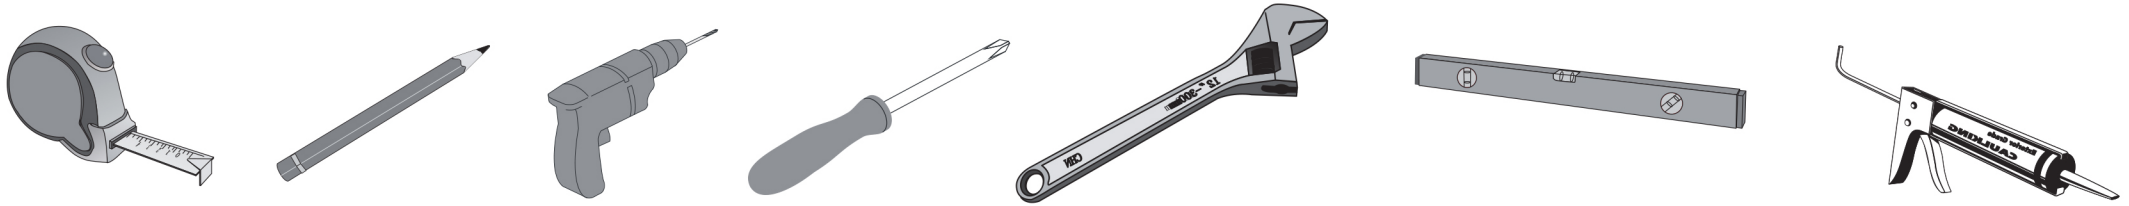

SKU: KD-70074

SIZE: 900x460x880mm

PROHIBIT COPY

- Prior to installation please check received items against the Packing List . please report any missing items to your local dealer immediately.
- Protect all surfaces from sharp objects, high hert sources, direct prolonged sunlight and chemical hazards.
- Professional installation recommended.

PACKING LIST

Main cabinet/1

Mirror/2

top/3

POP UP+Drain pipe/4

FAUCET/5

Install screw/6

SKU: KD-70074

SIZE: 900x460x880mm

PROHIBIT COPY

REQUIRED TOOLS

DRAWER SLIDER ATTACHMENT AND DETACHMENT

mount

dismount

INSTALLATION AND ADJUSTMENT OF HINGES

adjust the height