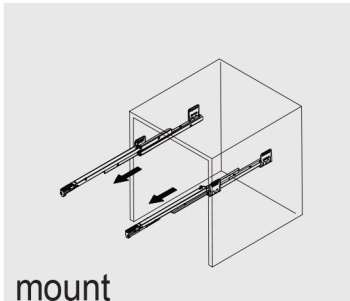

SKU: KD-70074

SIZE: 900x460x880mm

PROHIBIT COPY

- Prior to installation please check received items against the Packing List . please report any missing items to your local dealer immediately.
- Protect all surfaces from sharp objects, high hert sources, direct prolonged sunlight and chemical hazards.
- Professional installation recommended.

PACKING LIST

Main cabinet/1

Mirror/2

top/3

POP UP+Drain pipe/4

FAUCET/5

Install screw/6

SKU: KD-70074

SIZE: 900x460x880mm

PROHIBIT COPY

REQUIRED TOOLS

DRAWER SLIDER ATTACHMENT AND DETACHMENT

mount

dismount

INSTALLATION AND ADJUSTMENT OF HINGES

adjust the height