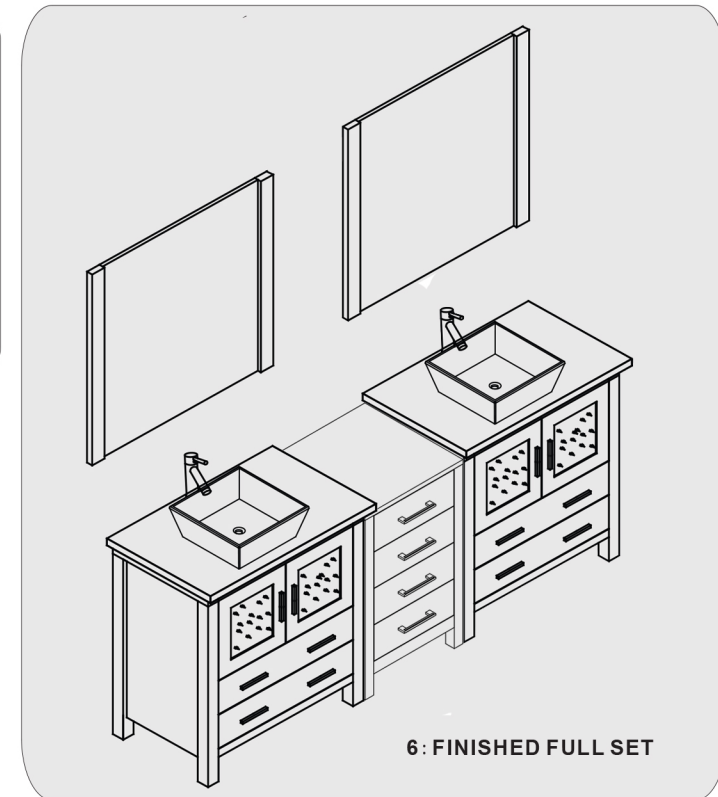

PACKING LIST

Main cabinet/1

Mirror/2

top/3

POP UP+Drain pipe/4

FAUCET/5

Install screw/6

SKU: KD-70074

SIZE: 900x460x880mm

PROHIBIT COPY

REQUIRED TOOLS

DRAWER SLIDER ATTACHMENT AND DETACHMENT

mount

dismount

INSTALLATION AND ADJUSTMENT OF HINGES

adjust the height

adjust for left and right

adjust for forward and backward

INSTALLATION PROCESS

PACKING LIST

Main cabinet/1

Mirror/2

top/3

basin/4

POP UP+Drain pipe/5

FAUCET/6

Install screw/7

INSTALLATION PROCESS

1:GLUE AT VANITY

2: Install TOP AT VANITY

3:install Basin

6: FINISHED FULL SET