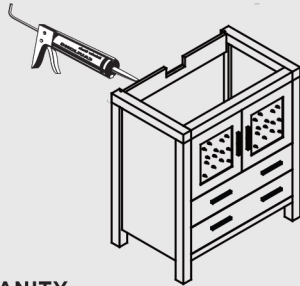

adjust for left and right

adjust for forward and backward

INSTALLATION PROCESS

PACKING LIST

Main cabinet/1

Mirror/2

top/3

basin/4

POP UP+Drain pipe/5

FAUCET/6

Install screw/7

INSTALLATION PROCESS

1:GLUE AT VANITY

2: Install TOP AT VANITY

3:install Basin

6: FINISHED FULL SET