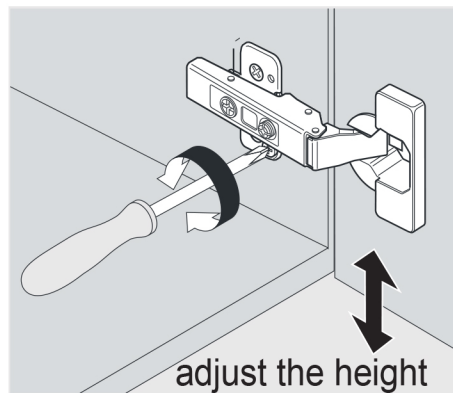

SIZE: 900x460x880mm

PROHIBIT COPY

REQUIRED TOOLS

DRAWER SLIDER ATTACHMENT AND DETACHMENT

mount

dismount

INSTALLATION AND ADJUSTMENT OF HINGES

adjust the height