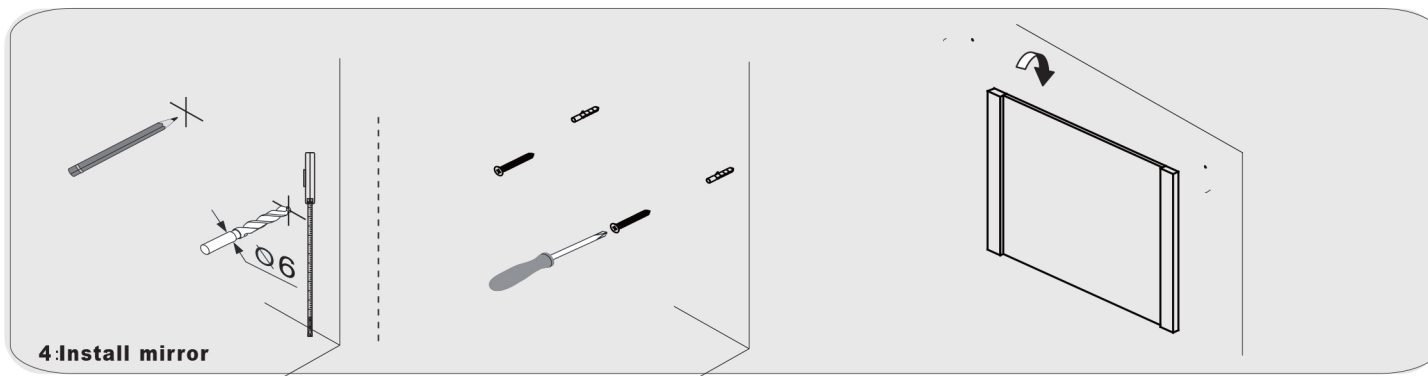

INSTALLATION PROCESS