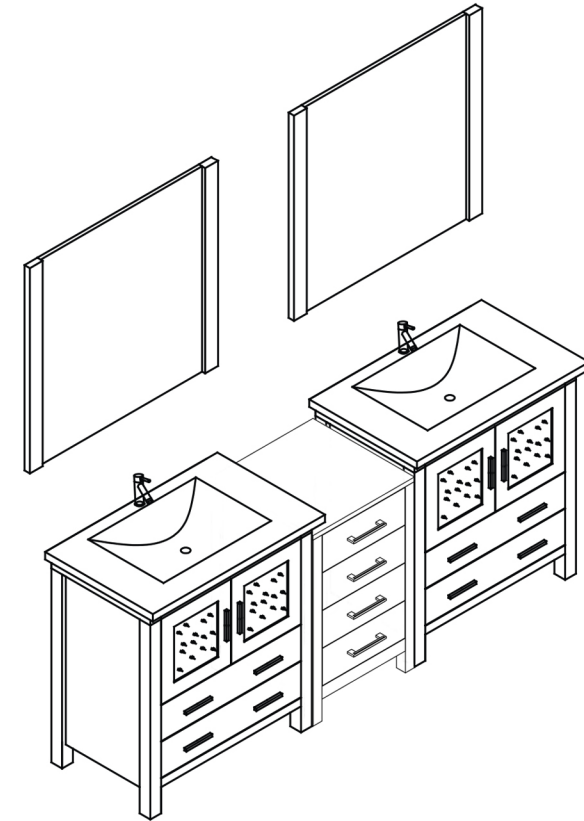

SKU: KD-70074

SIZE: 900x460x880mm

PROHIBIT COPY

- Prior to installation please check received items against the Packing List . please report any missing items to your local dealer immediately.
- Protect all surfaces from sharp objects, high hert sources, direct prolonged sunlight and chemical hazards.
- Professional installation recommended.

PACKING LIST

Main cabinet/1

Mirror/2

top/3

POP UP+Drain pipe/4

FAUCET/5

Install screw/6

SKU: KD-70074

SIZE: 900x460x880mm

PROHIBIT COPY

REQUIRED TOOLS

DRAWER SLIDER ATTACHMENT AND DETACHMENT

mount

dismount

INSTALLATION AND ADJUSTMENT OF HINGES

adjust the height

POP UP+Drain pipe/5

FAUCET/6

Install screw/7

INSTALLATION PROCESS

1:GLUE AT VANITY

2: Install TOP AT VANITY

3:install Basin

6: FINISHED FULL SET