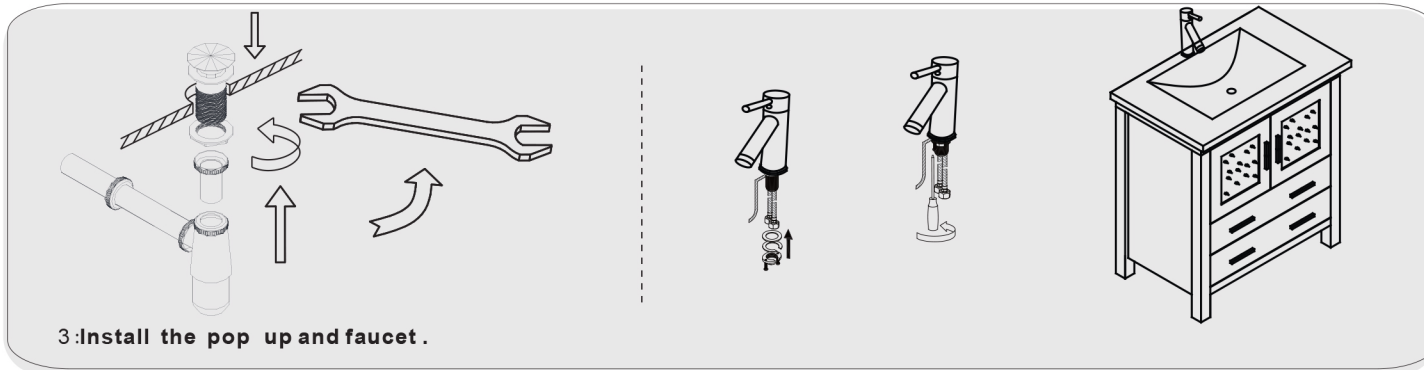

INSTALLATION PROCESS