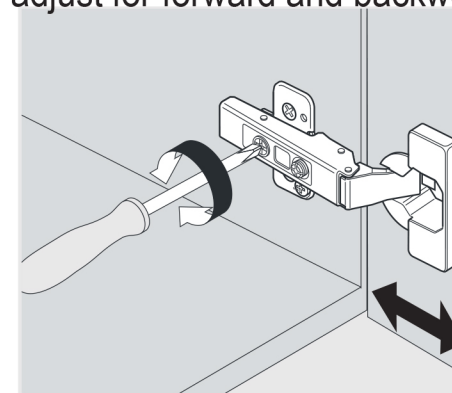

SIZE:900x460x880mm

**PROHIBIT COPY**

**REQUIRED TOOLS**

**DRAWER SLIDER ATTACHMENT AND DETACHMENT**

mount

dismount

**INSTALLATION AND ADJUSTMENT OF HINGES**

adjust the height

adjust for left and right

adjust for forward and backward

**INSTALLATION PROCESS**

**PACKING LIST**

**Main cabinet/1**

**Mirror/2**

**top/3**

**basin/4**