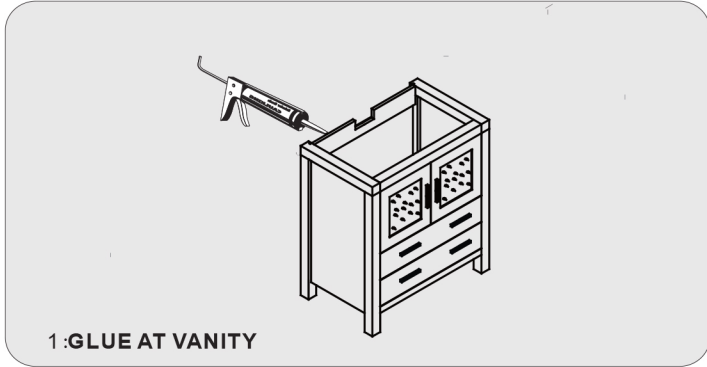

INSTALLATION PROCESS