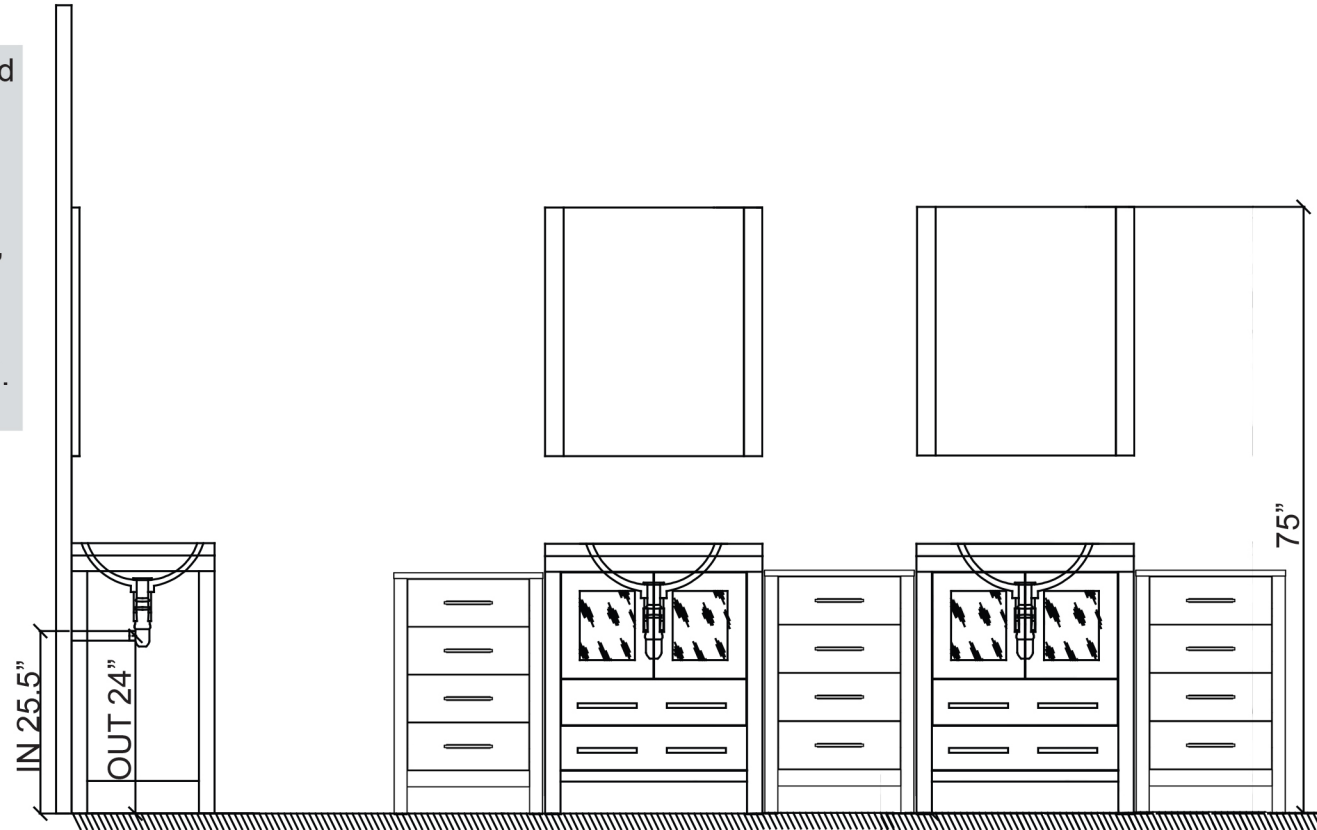

**PACKING LIST**

**Main cabinet/1**

**Mirror/2**

**top/3**

**POP UP+Drain pipe/4**

**FAUCET/5**

**Install screw/6**

SKU:KD-700110

SIZE:900x460x880mm

**PROHIBIT COPY**

**REQUIRED TOOLS**

**DRAWER SLIDER ATTACHMENT AND DETACHMENT**

mount

dismount

**INSTALLATION AND ADJUSTMENT OF HINGES**

adjust the height