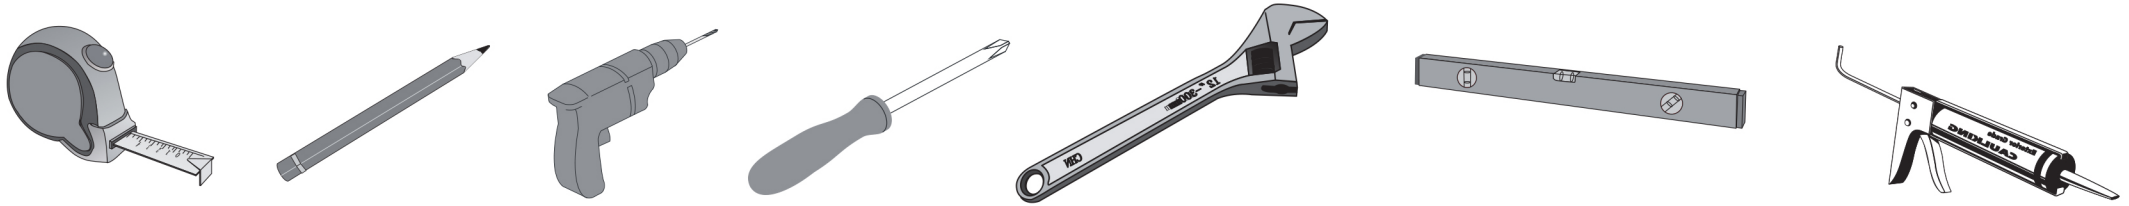

**PACKING LIST**

**Main cabinet/1**

**Mirror/2**

**top/3**

**POP UP+Drain pipe/4**

**FAUCET/5**

**Install screw/6**

SKU:KD-700110

SIZE:900x460x880mm

**PROHIBIT COPY**

**REQUIRED TOOLS**

**DRAWER SLIDER ATTACHMENT AND DETACHMENT**

mount

dismount

**INSTALLATION AND ADJUSTMENT OF HINGES**

adjust the height