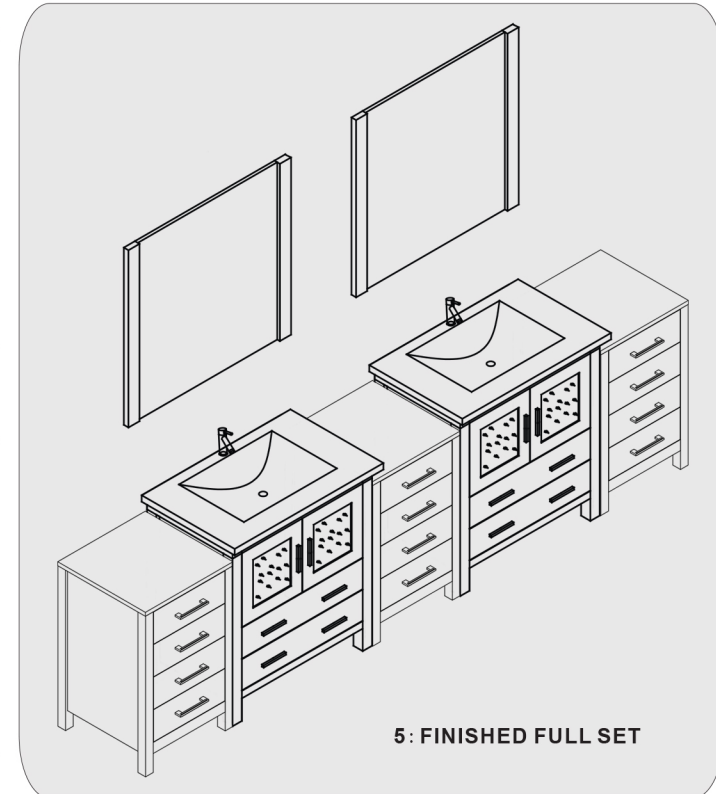

**PACKING LIST**

**Main cabinet/1**

**Mirror/2**

**top/3**

**POP UP+Drain pipe/4**

**FAUCET/5**

**Install screw/6**

SKU:KD-700110

SIZE:900x460x880mm

**PROHIBIT COPY**

**REQUIRED TOOLS**

**DRAWER SLIDER ATTACHMENT AND DETACHMENT**

mount

dismount

**INSTALLATION AND ADJUSTMENT OF HINGES**

adjust the height

adjust for left and right

adjust for forward and backward

**INSTALLATION PROCESS**

**PACKING LIST**

**Main cabinet/1**

**Mirror/2**

**top/3**

**basin/4**