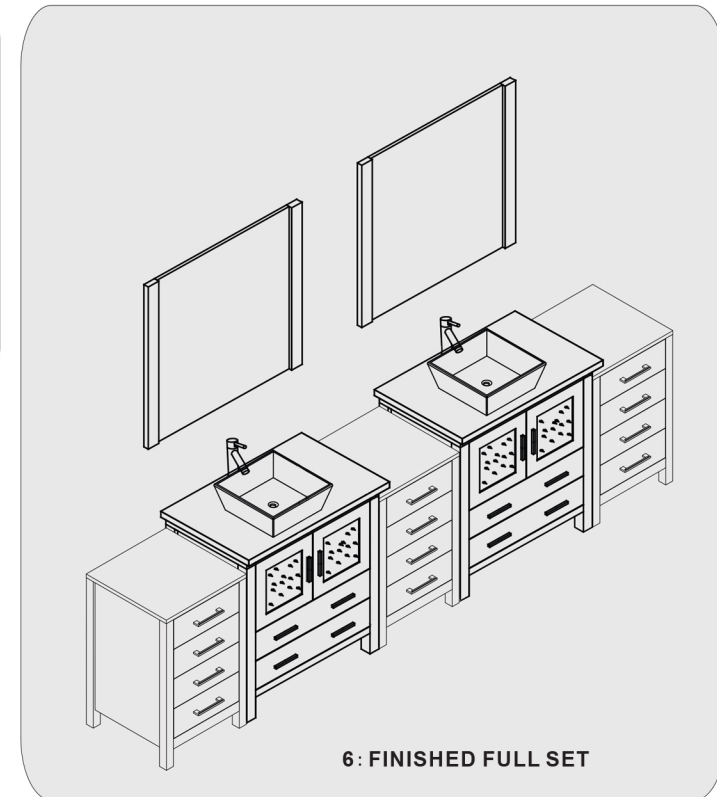

adjust for left and right

adjust for forward and backward

**INSTALLATION PROCESS**

**PACKING LIST**

**Main cabinet/1**

**Mirror/2**

**top/3**

**basin/4**

**POP UP+Drain pipe/5**

**FAUCET/6**

**Install screw/7**

**INSTALLATION PROCESS**

**1:GLUE AT VANITY**

**2: Install TOP AT VANITY**

**3:install Basin**

**6: FINISHED FULL SET**