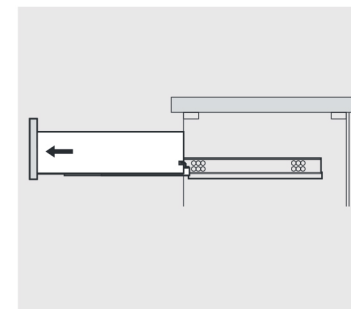

SIZE:900x460x880mm

**PROHIBIT COPY**

**REQUIRED TOOLS**

**DRAWER SLIDER ATTACHMENT AND DETACHMENT**

mount

dismount

**INSTALLATION AND ADJUSTMENT OF HINGES**

adjust the height

adjust for left and right

adjust for forward and backward

**INSTALLATION PROCESS**

**PACKING LIST**

**Main cabinet/1**

**Mirror/2**

**top/3**

**basin/4**