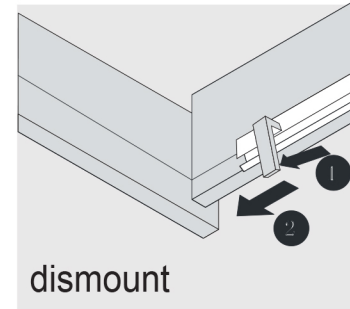

SIZE:900x460x880mm

**PROHIBIT COPY**

**REQUIRED TOOLS**

**DRAWER SLIDER ATTACHMENT AND DETACHMENT**

mount

dismount

**INSTALLATION AND ADJUSTMENT OF HINGES**

adjust the height