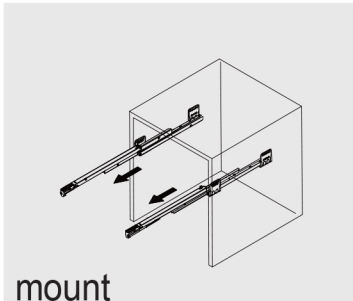

**PACKING LIST**

**Main cabinet/1**

**Mirror/2**

**top/3**

**POP UP+Drain pipe/4**

**FAUCET/5**

**Install screw/6**

SKU:KD-700110

SIZE:900x460x880mm

**PROHIBIT COPY**

**REQUIRED TOOLS**

**DRAWER SLIDER ATTACHMENT AND DETACHMENT**

mount

dismount

**INSTALLATION AND ADJUSTMENT OF HINGES**

adjust the height