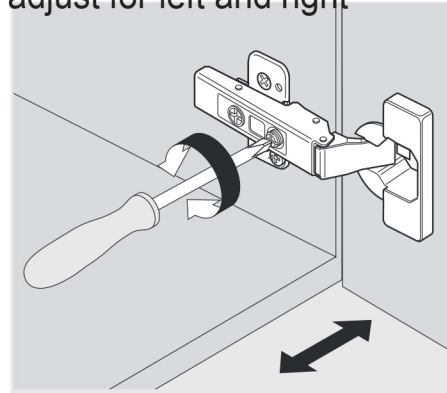

SIZE:900x460x880mm

**PROHIBIT COPY**

**REQUIRED TOOLS**

**DRAWER SLIDER ATTACHMENT AND DETACHMENT**

mount

dismount

**INSTALLATION AND ADJUSTMENT OF HINGES**

adjust the height

adjust for left and right

adjust for forward and backward

**INSTALLATION PROCESS**

**PACKING LIST**

**Main cabinet/1**

**Mirror/2**

**top/3**

**basin/4**