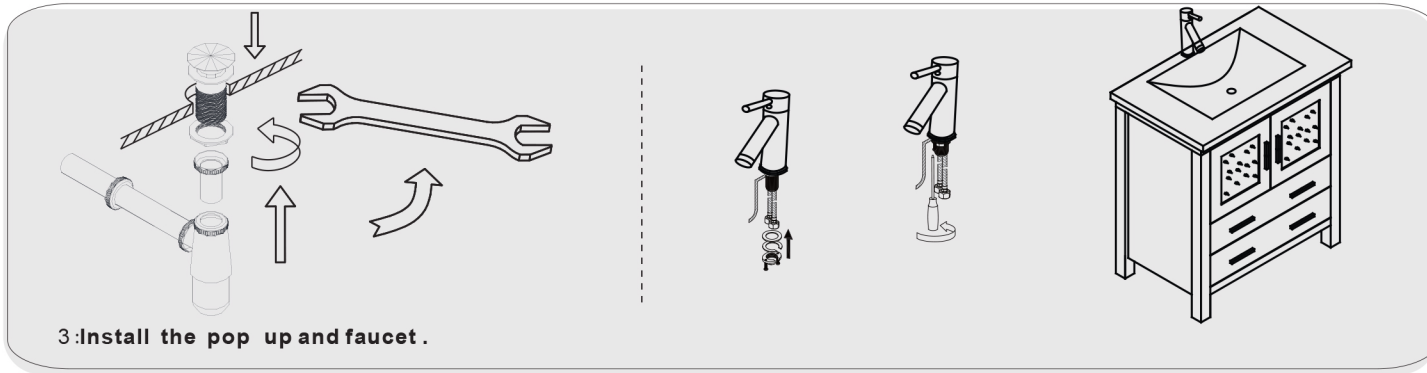

INSTALLATION PROCESS