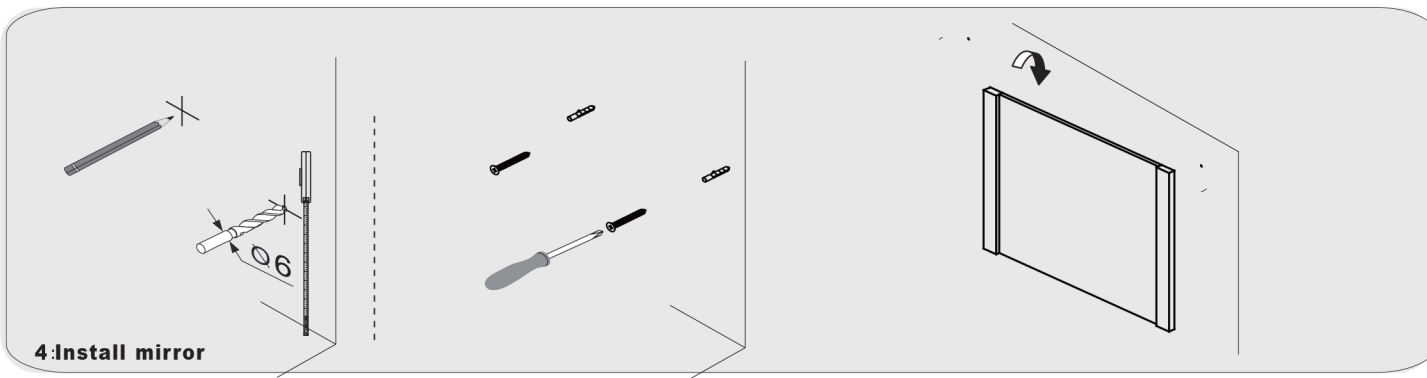

INSTALLATION PROCESS