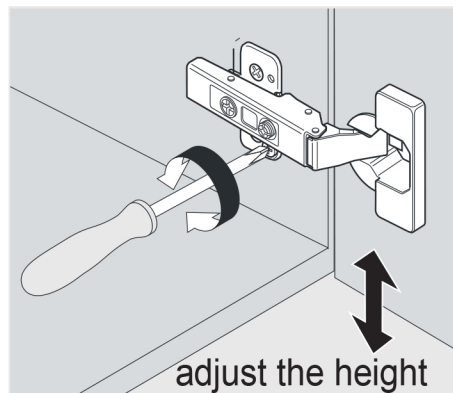

SIZE:900x460x880mm

**PROHIBIT COPY**

**REQUIRED TOOLS**

**DRAWER SLIDER ATTACHMENT AND DETACHMENT**

mount

dismount

**INSTALLATION AND ADJUSTMENT OF HINGES**

adjust the height