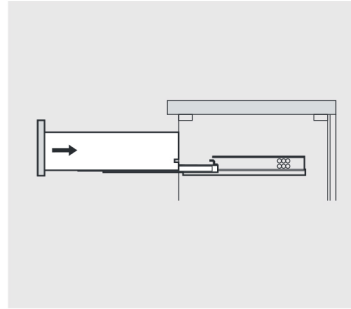

SIZE:900x460x880mm

**PROHIBIT COPY**

**REQUIRED TOOLS**

**DRAWER SLIDER ATTACHMENT AND DETACHMENT**

mount

dismount

**INSTALLATION AND ADJUSTMENT OF HINGES**

adjust the height

adjust for left and right

adjust for forward and backward

**INSTALLATION PROCESS**

**PACKING LIST**

**Main cabinet/1**

**Mirror/2**

**top/3**

**basin/4**

**POP UP+Drain pipe/5**

**FAUCET/6**

**Install screw/7**

**INSTALLATION PROCESS**

**1:GLUE AT VANITY**

**2: Install TOP AT VANITY**

**3:install Basin**

**6: FINISHED FULL SET**