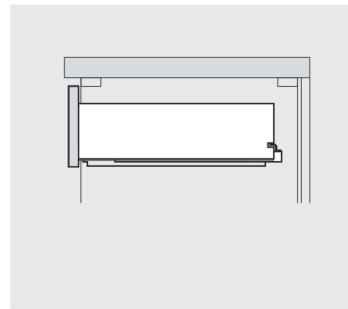

SIZE:900x460x880mm

**PROHIBIT COPY**

**REQUIRED TOOLS**

**DRAWER SLIDER ATTACHMENT AND DETACHMENT**

mount

dismount

**INSTALLATION AND ADJUSTMENT OF HINGES**

adjust the height

adjust for left and right

adjust for forward and backward

**INSTALLATION PROCESS**

**PACKING LIST**

**Main cabinet/1**

**Mirror/2**

**top/3**

**basin/4**