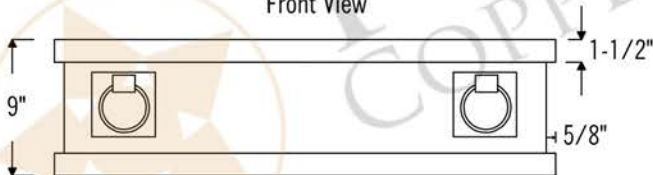

**PREMIER**  
COPPER PRODUCTS

**MODEL NUMBER: KASDB33229R**

- \* Description: 33" Hammered Copper Kitchen Apron Single Basin Sink with Rings
- \* Outer Dimension: 33" x 22" x 9"
- \* Inner Dimension: 31" x 19" x 9"
- \* Rim: Back, Left, Right - 1" / Front - 2"
- \* Drain Opening: 3.5"
- \* Finish: Oil Rubbed Bronze
- \* Gauge: 14
- \* Design: Apron Front Rings

Front View

Back View

THIS PRODUCT IS HAND CRAFTED, SMALL VARIANCES IN COLOR AND SIZE MAY OCCUR.  
DO NOT MAKE ANY INSTALLATION CUTS UNTIL YOU RECEIVE YOUR ITEM(S).