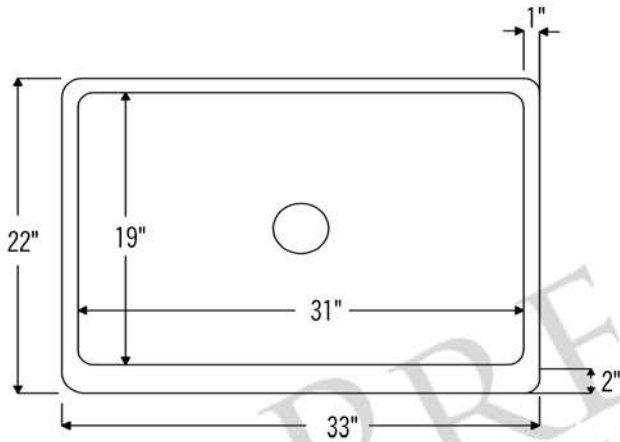

**PREMIER**  
COPPER PRODUCTS

**MODEL NUMBER: KASDB33229R**

- \* Description: 33" Hammered Copper Kitchen Apron Single Basin Sink with Rings
- \* Outer Dimension: 33" x 22" x 9"
- \* Inner Dimension: 31" x 19" x 9"
- \* Rim: Back, Left, Right - 1" / Front - 2"
- \* Drain Opening: 3.5"
- \* Finish: Oil Rubbed Bronze
- \* Gauge: 14
- \* Design: Apron Front Rings

Front View

Back View

THIS PRODUCT IS HAND CRAFTED, SMALL VARIANCES IN COLOR AND SIZE MAY OCCUR.  
DO NOT MAKE ANY INSTALLATION CUTS UNTIL YOU RECEIVE YOUR ITEM(S).