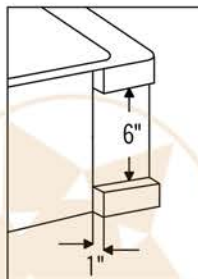

**PREMIER**  
COPPER PRODUCTS

**MODEL NUMBER: KASDB33229R**

- \* Description: 33" Hammered Copper Kitchen Apron Single Basin Sink with Rings
- \* Outer Dimension: 33" x 22" x 9"
- \* Inner Dimension: 31" x 19" x 9"
- \* Rim: Back, Left, Right - 1" / Front - 2"
- \* Drain Opening: 3.5"
- \* Finish: Oil Rubbed Bronze
- \* Gauge: 14
- \* Design: Apron Front Rings

Front View

Back View

THIS PRODUCT IS HAND CRAFTED, SMALL VARIANCES IN COLOR AND SIZE MAY OCCUR.  
DO NOT MAKE ANY INSTALLATION CUTS UNTIL YOU RECEIVE YOUR ITEM(S).