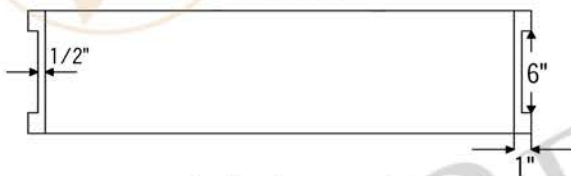

**PREMIER**  
COPPER PRODUCTS

**MODEL NUMBER: KASDB33229R**

- \* Description: 33" Hammered Copper Kitchen Apron Single Basin Sink with Rings
- \* Outer Dimension: 33" x 22" x 9"
- \* Inner Dimension: 31" x 19" x 9"
- \* Rim: Back, Left, Right - 1" / Front - 2"
- \* Drain Opening: 3.5"
- \* Finish: Oil Rubbed Bronze
- \* Gauge: 14
- \* Design: Apron Front Rings

Front View

Back View

THIS PRODUCT IS HAND CRAFTED, SMALL VARIANCES IN COLOR AND SIZE MAY OCCUR.  
DO NOT MAKE ANY INSTALLATION CUTS UNTIL YOU RECEIVE YOUR ITEM(S).