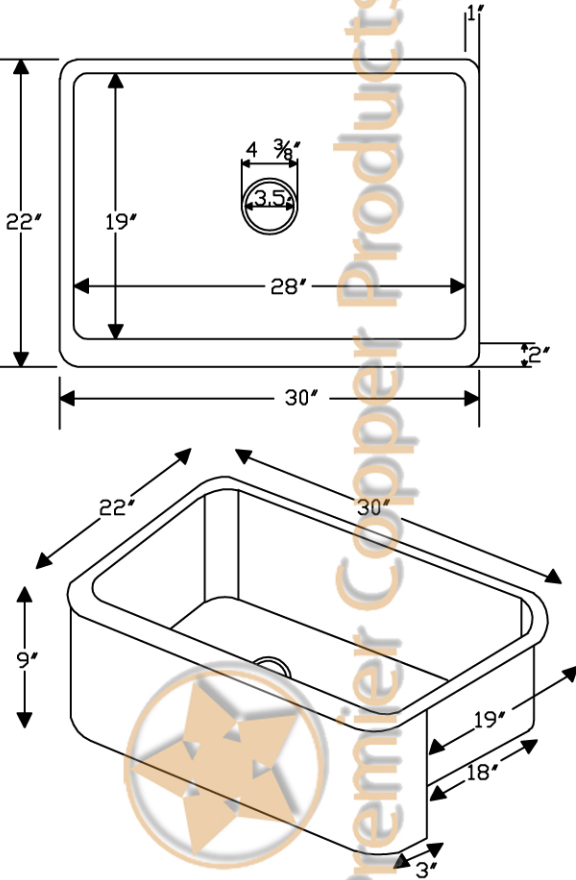

Premier Copper Products

ITEM # KASDB30229 30" KITCHEN APRON SINGLE BOWL SINK

OUTER DIMENSIONS: 30"X22"X9"

INNER DIMENSIONS: 28"X19"X9"

DRAIN SIZE: 3.5" STANDARD

MATERIAL GAUGE: 14

IMPORTANT: THIS PRODUCT IS HAND CRAFTED AND SMALL VARIANCES MAY OCCUR. DIMENSIONS MAY VARY UP TO 1/4". DO NOT MAKE ANY INSTALLATION CUTS UNTIL YOU RECEIVE YOUR SINK.