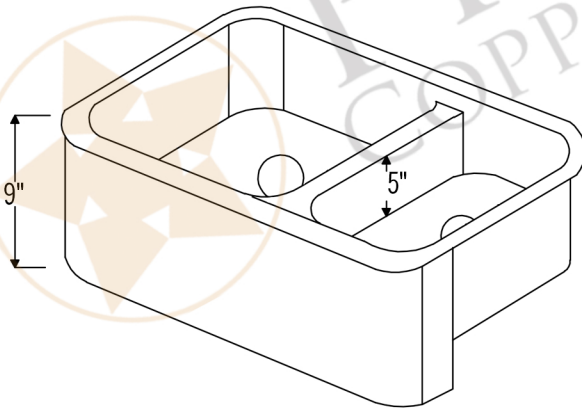

PREMIER
COPPER PRODUCTS

MODEL NUMBER: KA70DB33229-SD5

- * Description: 33" Hammered Copper Kitchen Apron 70/30 Double Basin Sink with Short 5" Divider
- * Outer Dimension: 33" x 22" x 9"
- * Inner Dimension: Left: 21" x 19" x 9" | Right: 9" x 19" x 9"
- * Divider Height: 5"
- * Rim: Back, Left, Right - 1" / Apron Front - 2"
- * Drain Opening: 3.5"
- * Finish: Oil Rubbed Bronze | Living Copper

THIS PRODUCT IS HAND CRAFTED, SMALL VARIANCES IN COLOR AND SIZE MAY OCCUR.
DO NOT MAKE ANY INSTALLATION CUTS UNTIL YOU RECEIVE YOUR ITEM(S).