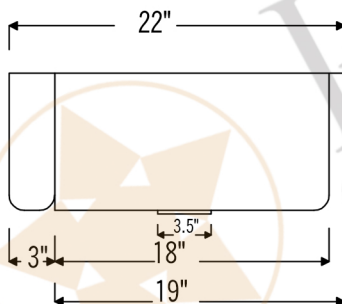

PREMIER
COPPER PRODUCTS

MODEL NUMBER: KA70DB33229-SD5

- * Description: 33" Hammered Copper Kitchen Apron 70/30 Double Basin Sink with Short 5" Divider
- * Outer Dimension: 33" x 22" x 9"
- * Inner Dimension: Left: 21" x 19" x 9" | Right: 9" x 19" x 9"
- * Divider Height: 5"
- * Rim: Back, Left, Right - 1" / Apron Front - 2"
- * Drain Opening: 3.5"
- * Finish: Oil Rubbed Bronze | Living Copper