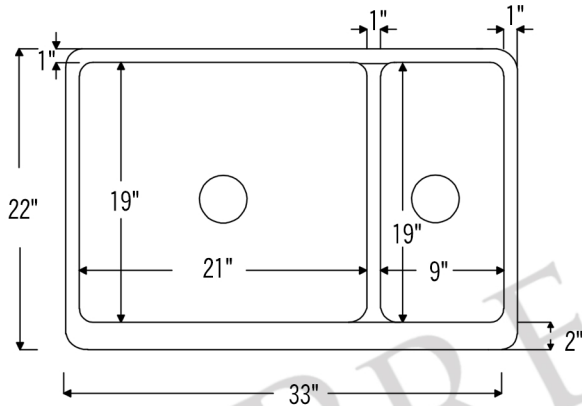

PREMIER
COPPER PRODUCTS

MODEL NUMBER: KA70DB33229-SD5

- * Description: 33" Hammered Copper Kitchen Apron 70/30 Double Basin Sink with Short 5" Divider
- * Outer Dimension: 33" x 22" x 9"
- * Inner Dimension: Left: 21" x 19" x 9" | Right: 9" x 19" x 9"
- * Divider Height: 5"
- * Rim: Back, Left, Right - 1" / Apron Front - 2"
- * Drain Opening: 3.5"
- * Finish: Oil Rubbed Bronze | Living Copper

THIS PRODUCT IS HAND CRAFTED, SMALL VARIANCES IN COLOR AND SIZE MAY OCCUR.
DO NOT MAKE ANY INSTALLATION CUTS UNTIL YOU RECEIVE YOUR ITEM(S).