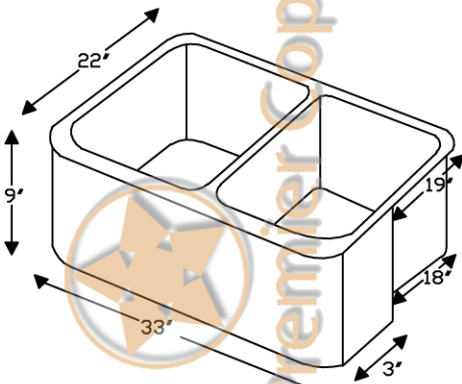

# ITEM # KA50DB33229 33" KITCHEN APRON 50/50 DOUBLE BOWL SINK

OUTER DIMENSIONS: 33"X22"X9"

INNER DIMENSIONS: L:15"X19"X9" R:15"X19"X9"

DRAIN SIZE: 3.5" STANDARD

MATERIAL GAUGE: 14

**IMPORTANT:** THIS PRODUCT IS HAND CRAFTED AND SMALL VARIANCES MAY OCCUR. DIMENSIONS MAY VARY UP TO 1/4". DO NOT MAKE ANY INSTALLATION CUTS UNTIL YOU RECEIVE YOUR SINK.