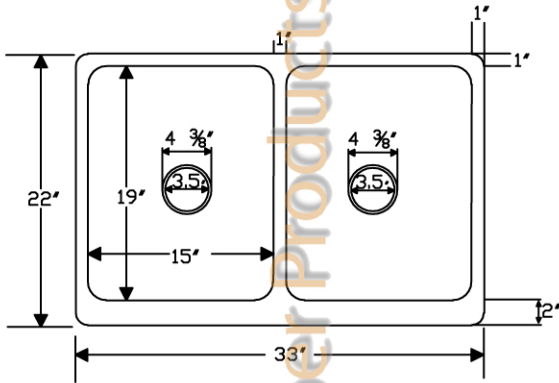

# ITEM # KA50DB33229 33" KITCHEN APRON 50/50 DOUBLE BOWL SINK

OUTER DIMENSIONS: 33"X22"X9"

INNER DIMENSIONS: L:15"X19"X9" R:15"X19"X9"

DRAIN SIZE: 3.5" STANDARD

MATERIAL GAUGE: 14

**IMPORTANT:** THIS PRODUCT IS HAND CRAFTED AND SMALL VARIANCES MAY OCCUR. DIMENSIONS MAY VARY UP TO 1/4". DO NOT MAKE ANY INSTALLATION CUTS UNTIL YOU RECEIVE YOUR SINK.