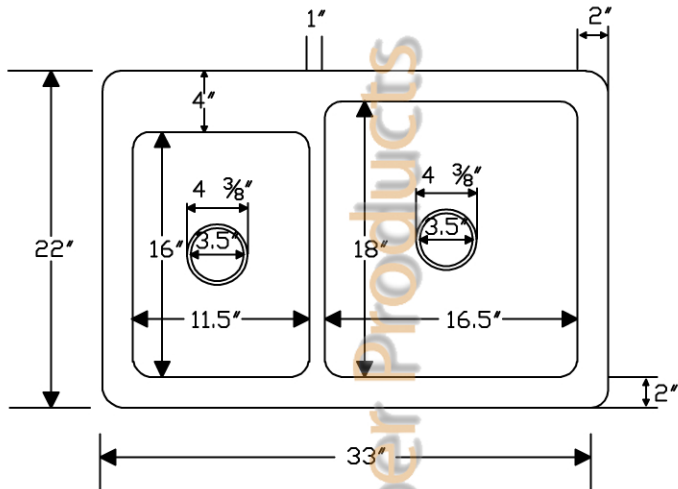

Premier Copper Products

ITEM # K40DB33229 33" KITCHEN 40/60 DOUBLE BOWL SINK

OUTER DIMENSIONS: 33"X22"X9"
INNER DIMENSIONS: L:11.5"X16"X7" R:16.5"X18"X9"
DRAIN SIZE: 3.5" STANDARD
MATERIAL GAUGE: 14

IMPORTANT: THIS PRODUCT IS HAND CRAFTED AND SMALL VARIANCES MAY OCCUR. DIMENSIONS MAY VARY UP TO 1/4". DO NOT MAKE ANY INSTALLATION CUTS UNTIL YOU RECEIVE YOUR SINK.