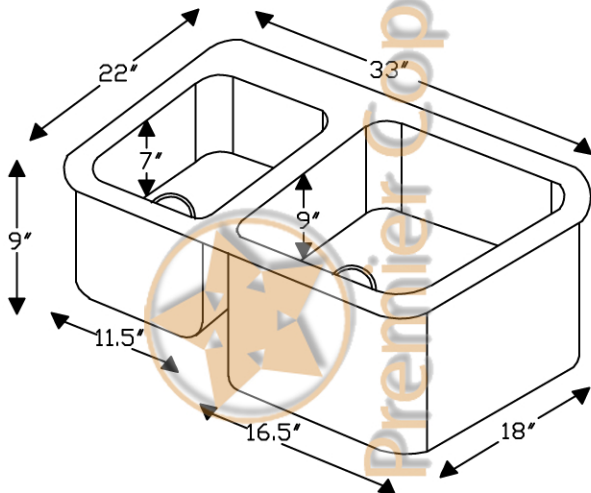

Premier Copper Products

ITEM # K40DB33229 33" KITCHEN 40/60 DOUBLE BOWL SINK

OUTER DIMENSIONS: 33"X22"X9"
INNER DIMENSIONS: L:11.5"X16"X7" R:16.5"X18"X9"
DRAIN SIZE: 3.5" STANDARD
MATERIAL GAUGE: 14

IMPORTANT: THIS PRODUCT IS HAND CRAFTED AND SMALL VARIANCES MAY OCCUR. DIMENSIONS MAY VARY UP TO 1/4". DO NOT MAKE ANY INSTALLATION CUTS UNTIL YOU RECEIVE YOUR SINK.