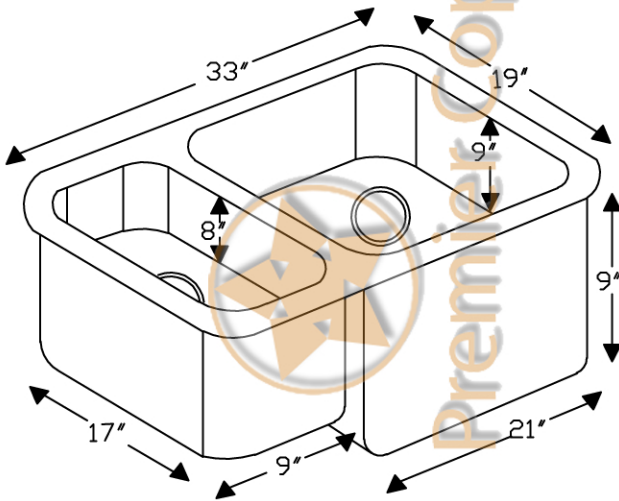

# ITEM # K25DB33199

## 33" KITCHEN 25/75

### DOUBLE BOWL SINK

OUTER DIMENSIONS: 33"X19"X9"  
INNER DIMENSIONS: L:9"X17"X8" R:21"X17"X9"  
DRAIN SIZE: 3.5" STANDARD  
MATERIAL GAUGE: 14

**IMPORTANT:** THIS PRODUCT IS HAND CRAFTED AND SMALL VARIANCES MAY OCCUR. DIMENSIONS MAY VARY UP TO 1/4". DO NOT MAKE ANY INSTALLATION CUTS UNTIL YOU RECEIVE YOUR SINK.