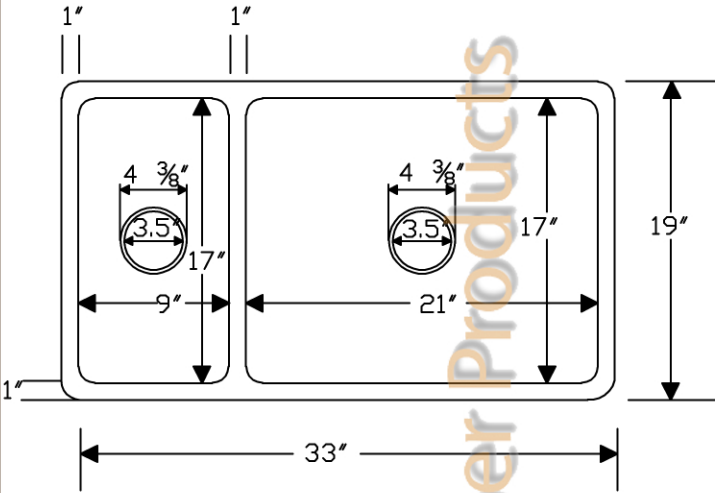

# ITEM # K25DB33199

## 33" KITCHEN 25/75

### DOUBLE BOWL SINK

OUTER DIMENSIONS: 33"X19"X9"  
INNER DIMENSIONS: L:9"X17"X8" R:21"X17"X9"  
DRAIN SIZE: 3.5" STANDARD  
MATERIAL GAUGE: 14

**IMPORTANT:** THIS PRODUCT IS HAND CRAFTED AND SMALL VARIANCES MAY OCCUR. DIMENSIONS MAY VARY UP TO 1/4". DO NOT MAKE ANY INSTALLATION CUTS UNTIL YOU RECEIVE YOUR SINK.