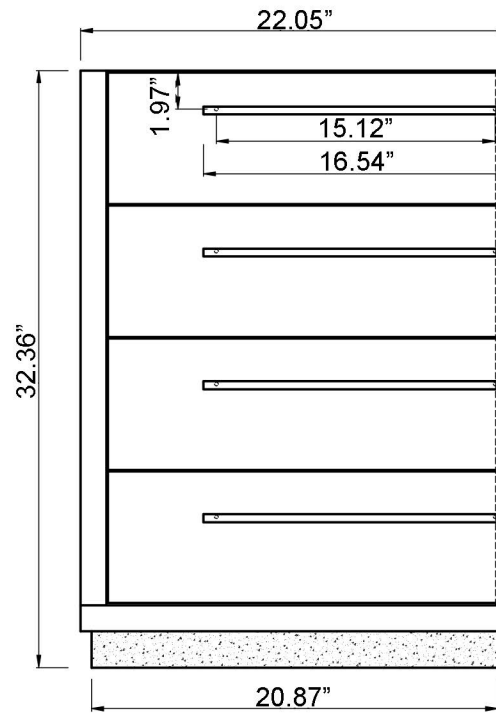

**FRONT VIEW**

**SIDE VIEW**

**TOP VIEW DRAWER 1**

**TOP VIEW DRAWER 2**

Do not let anything sharp puncture, scrape, or scratch the cabinet surface  
 Do not leave any part of the cabinet under direct sunlight  
 Do not place hot items on the surface of the cabinet directly  
 Do not expose the surface of the cabinet to corrosive liquids  
 Virtu USA vanities are hand-crafted and may vary due to manufacturing tolerances