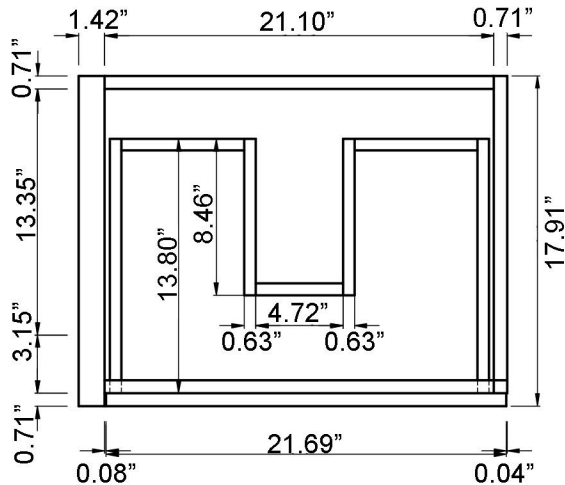

**FRONT VIEW**

**SIDE VIEW**

**TOP VIEW DRAWER 1**

**TOP VIEW DRAWER 2**

Do not let anything sharp puncture, scrape, or scratch the cabinet surface  
 Do not leave any part of the cabinet under direct sunlight  
 Do not place hot items on the surface of the cabinet directly  
 Do not expose the surface of the cabinet to corrosive liquids  
 Virtu USA vanities are hand-crafted and may vary due to manufacturing tolerances