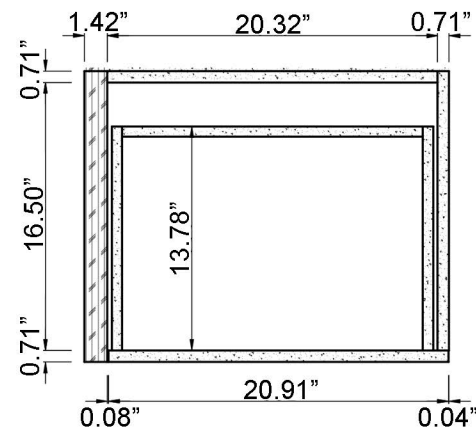

**FRONT VIEW**

**SIDE VIEW**

**TOP VIEW DRAWER 1**

**TOP VIEW DRAWER 2**

Do not let anything sharp puncture, scrape, or scratch the cabinet surface  
 Do not leave any part of the cabinet under direct sunlight  
 Do not place hot items on the surface of the cabinet directly  
 Do not expose the surface of the cabinet to corrosive liquids  
 Virtu USA vanities are hand-crafted and may vary due to manufacturing tolerances