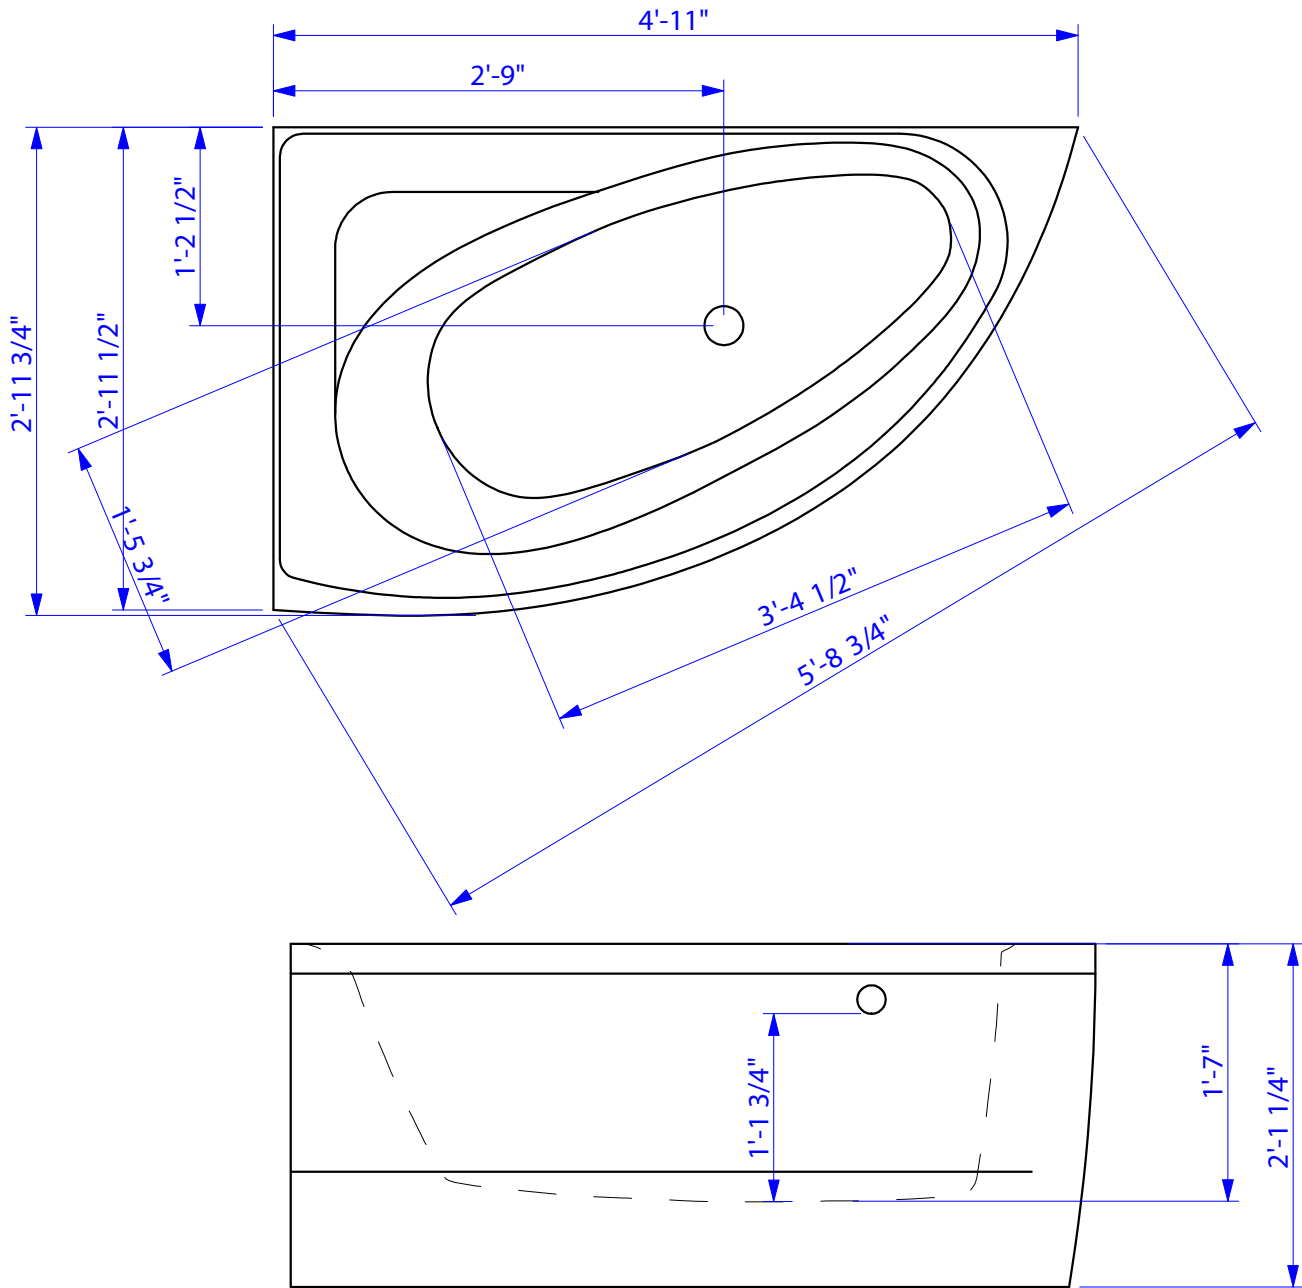

DRAWN YURIY TYMOCHKO	06.02.2013			
CHECKED				
QA		TITLE		
APPROVED		Idea™ by Aquatica (Left)		
		SIZE C	DWG NO	REV
		SCALE		SHEET 1 OF 1

DRAWN YURI TYMOCHKO	06.02.2013
CHECKED	
QA	
APPROVED	

TITLE	
Idea™ by Aquatica (Right)	
SIZE	DWG NO
C	
SCALE	SHEET 1 OF 1