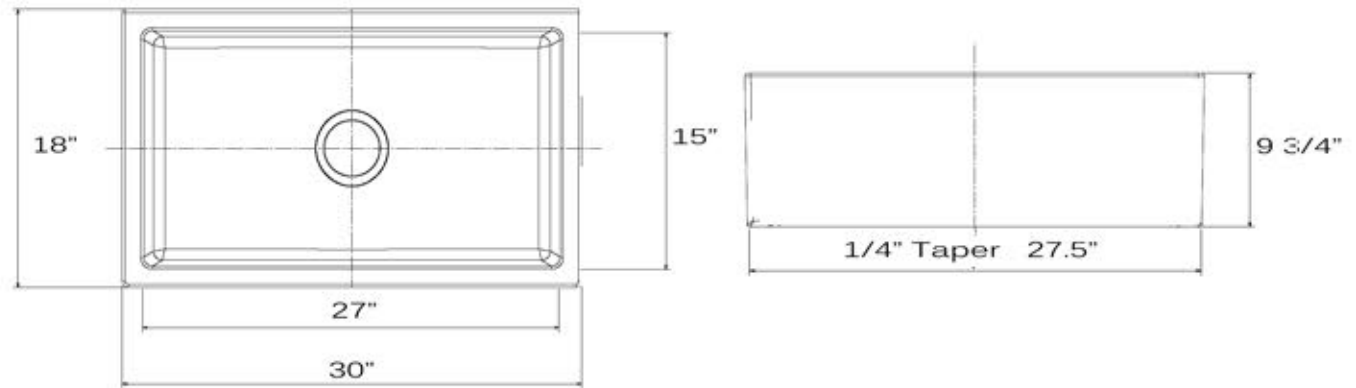

Cape Collection

Premium Fireclay Farmhouse Apron Sink

MODEL:
Hyannis-30

Overall Dimensions	Large Bowl	Apron Height	Bowl Depth	Drain Dimensions
30"x 18"	27"x 15"	10"	9"	3.5" Opening

Please Be Advised

- (Nominal Dimensions*) Actual Dimensions may vary by 1/4"
- Template Not included
- Custom Cabinet Required
- **Very Heavy** 2 Person lift Recommended

FEATURES

- Premium Fireclay Sink
- 9" Depth Bowl
- Made in Italy
- Limited Warranty
- cUPC approved

PROJECT/ NAME:

ARCHITECT/CONTRACTOR:

MODEL:

JOB NOTES:

Bottom is 7/8" thick and may require an extended flange/ferrule . Please visit our Fireclay FAQ page on our website