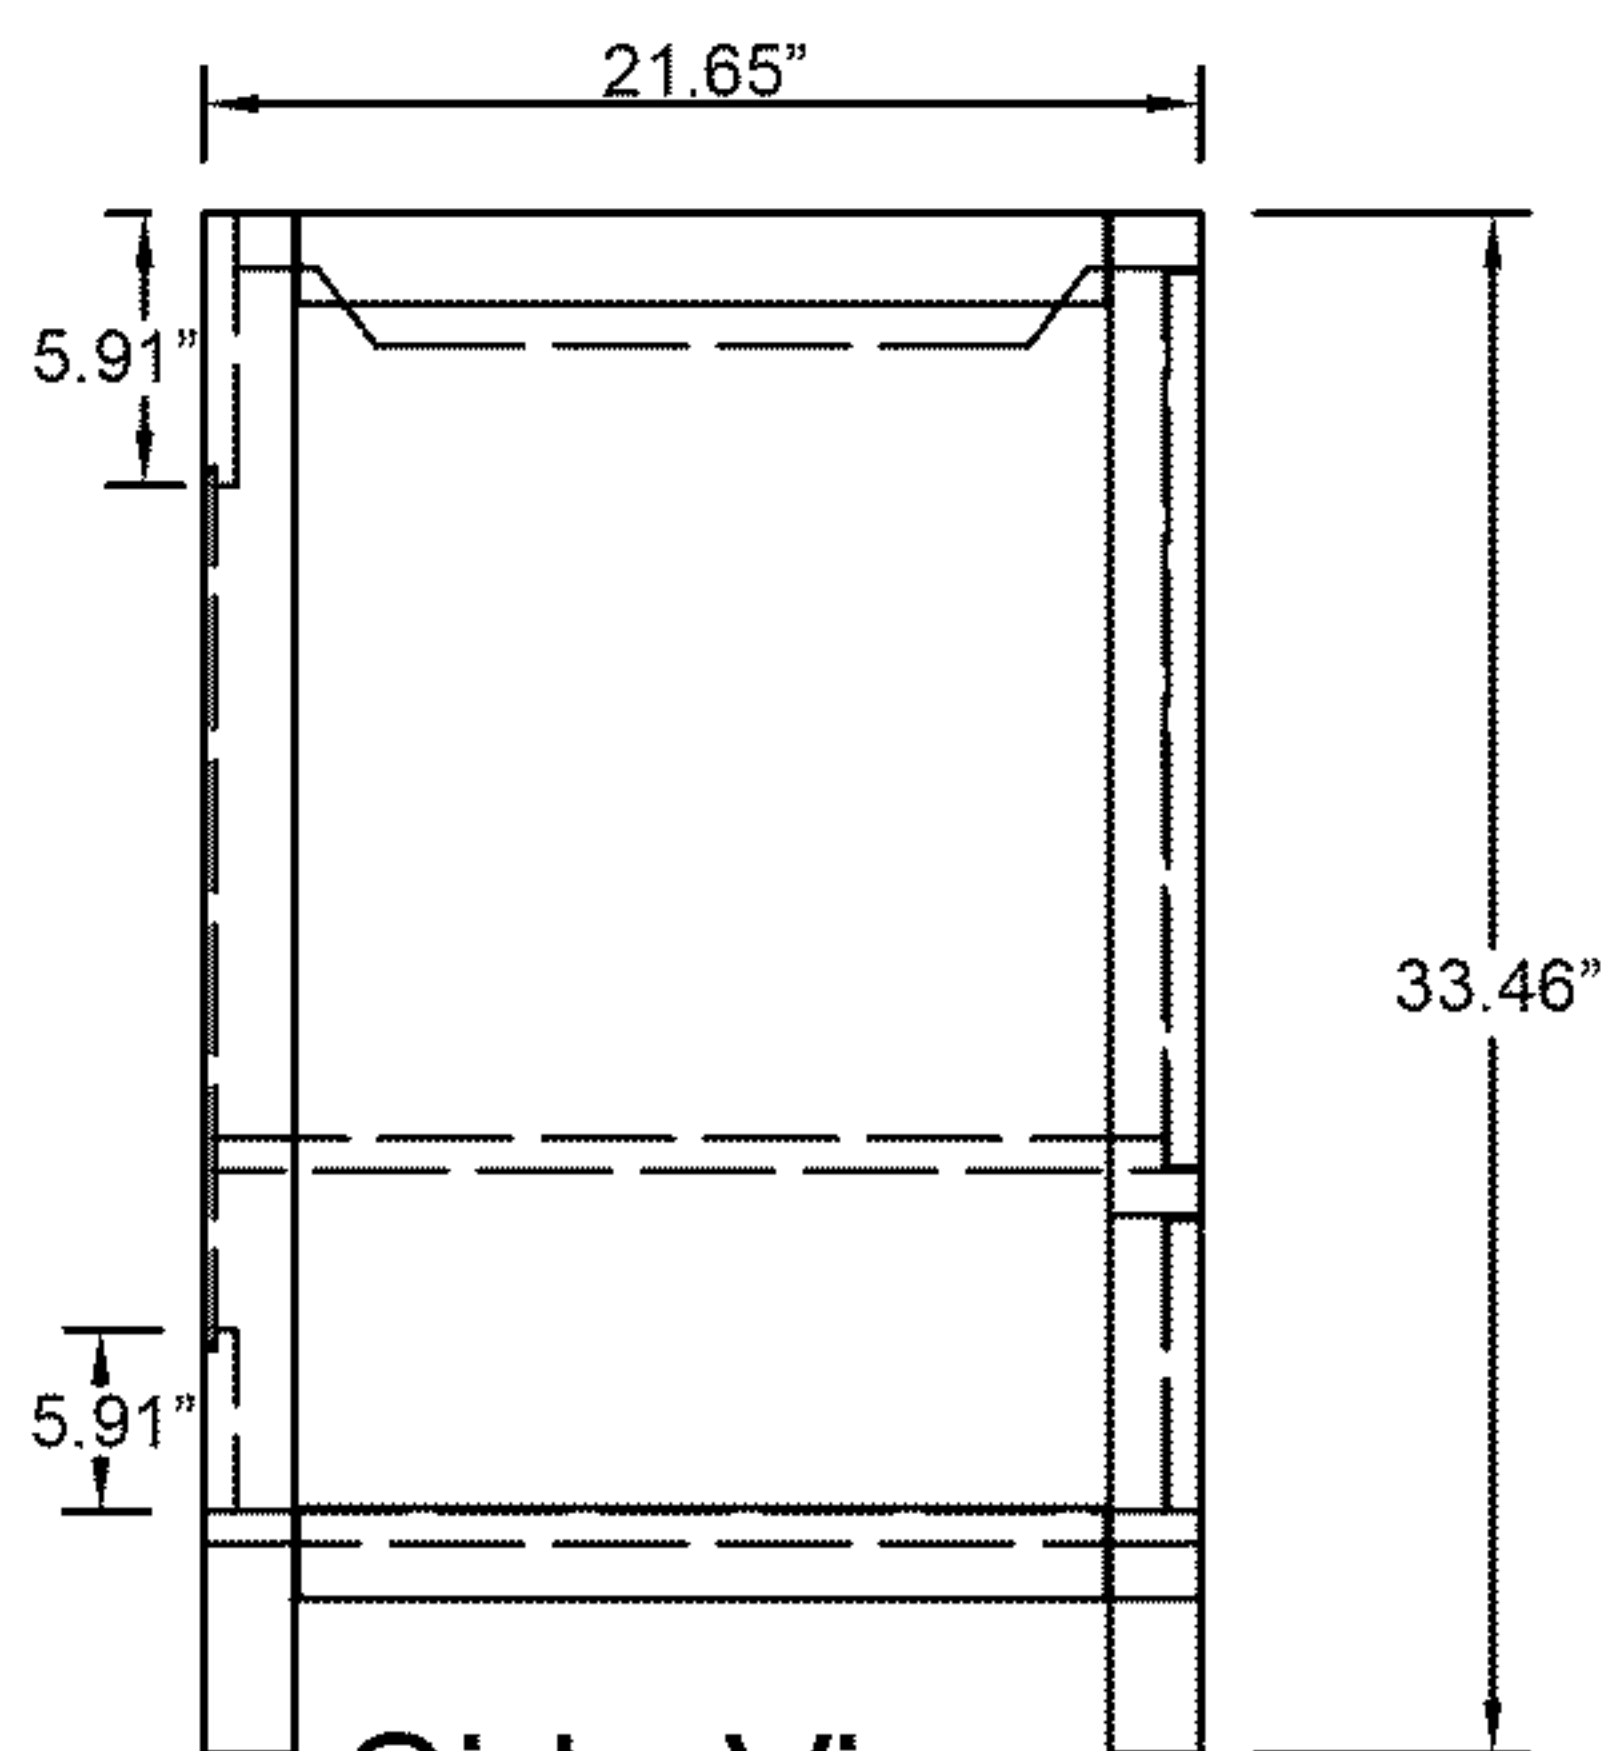

VIRTUUSA

Caroline Avenue 48" GS-50048

- -Check your product package for the "list of standard accessories" and make sure all the accessories in the list are included; if there is a defect/missing parts; please contact the local dealer immediately.
- -DO NOT let anything sharp puncture, scrape, or scratch the cabinet surface.
- -DO NOT leave any part of the cabinet under direct sunlight; it will cause partial aberrations in the cabinet color.
- -DO NOT place hot items on the surface of cabinet directly; insulate with a cushion, if needed.
- -DO NOT expose the surface of the cabinet to corrosive liquids, such as: alcohol, banana oil, gasoline, nail polish, acids, alkali, etc.

Side View

Virtu USA vanities are hand-crafted and may vary with a minor manufacturing tolerance.

Natural stone characteristics are very subjective and may vary with natural veining, crystallization and lining.