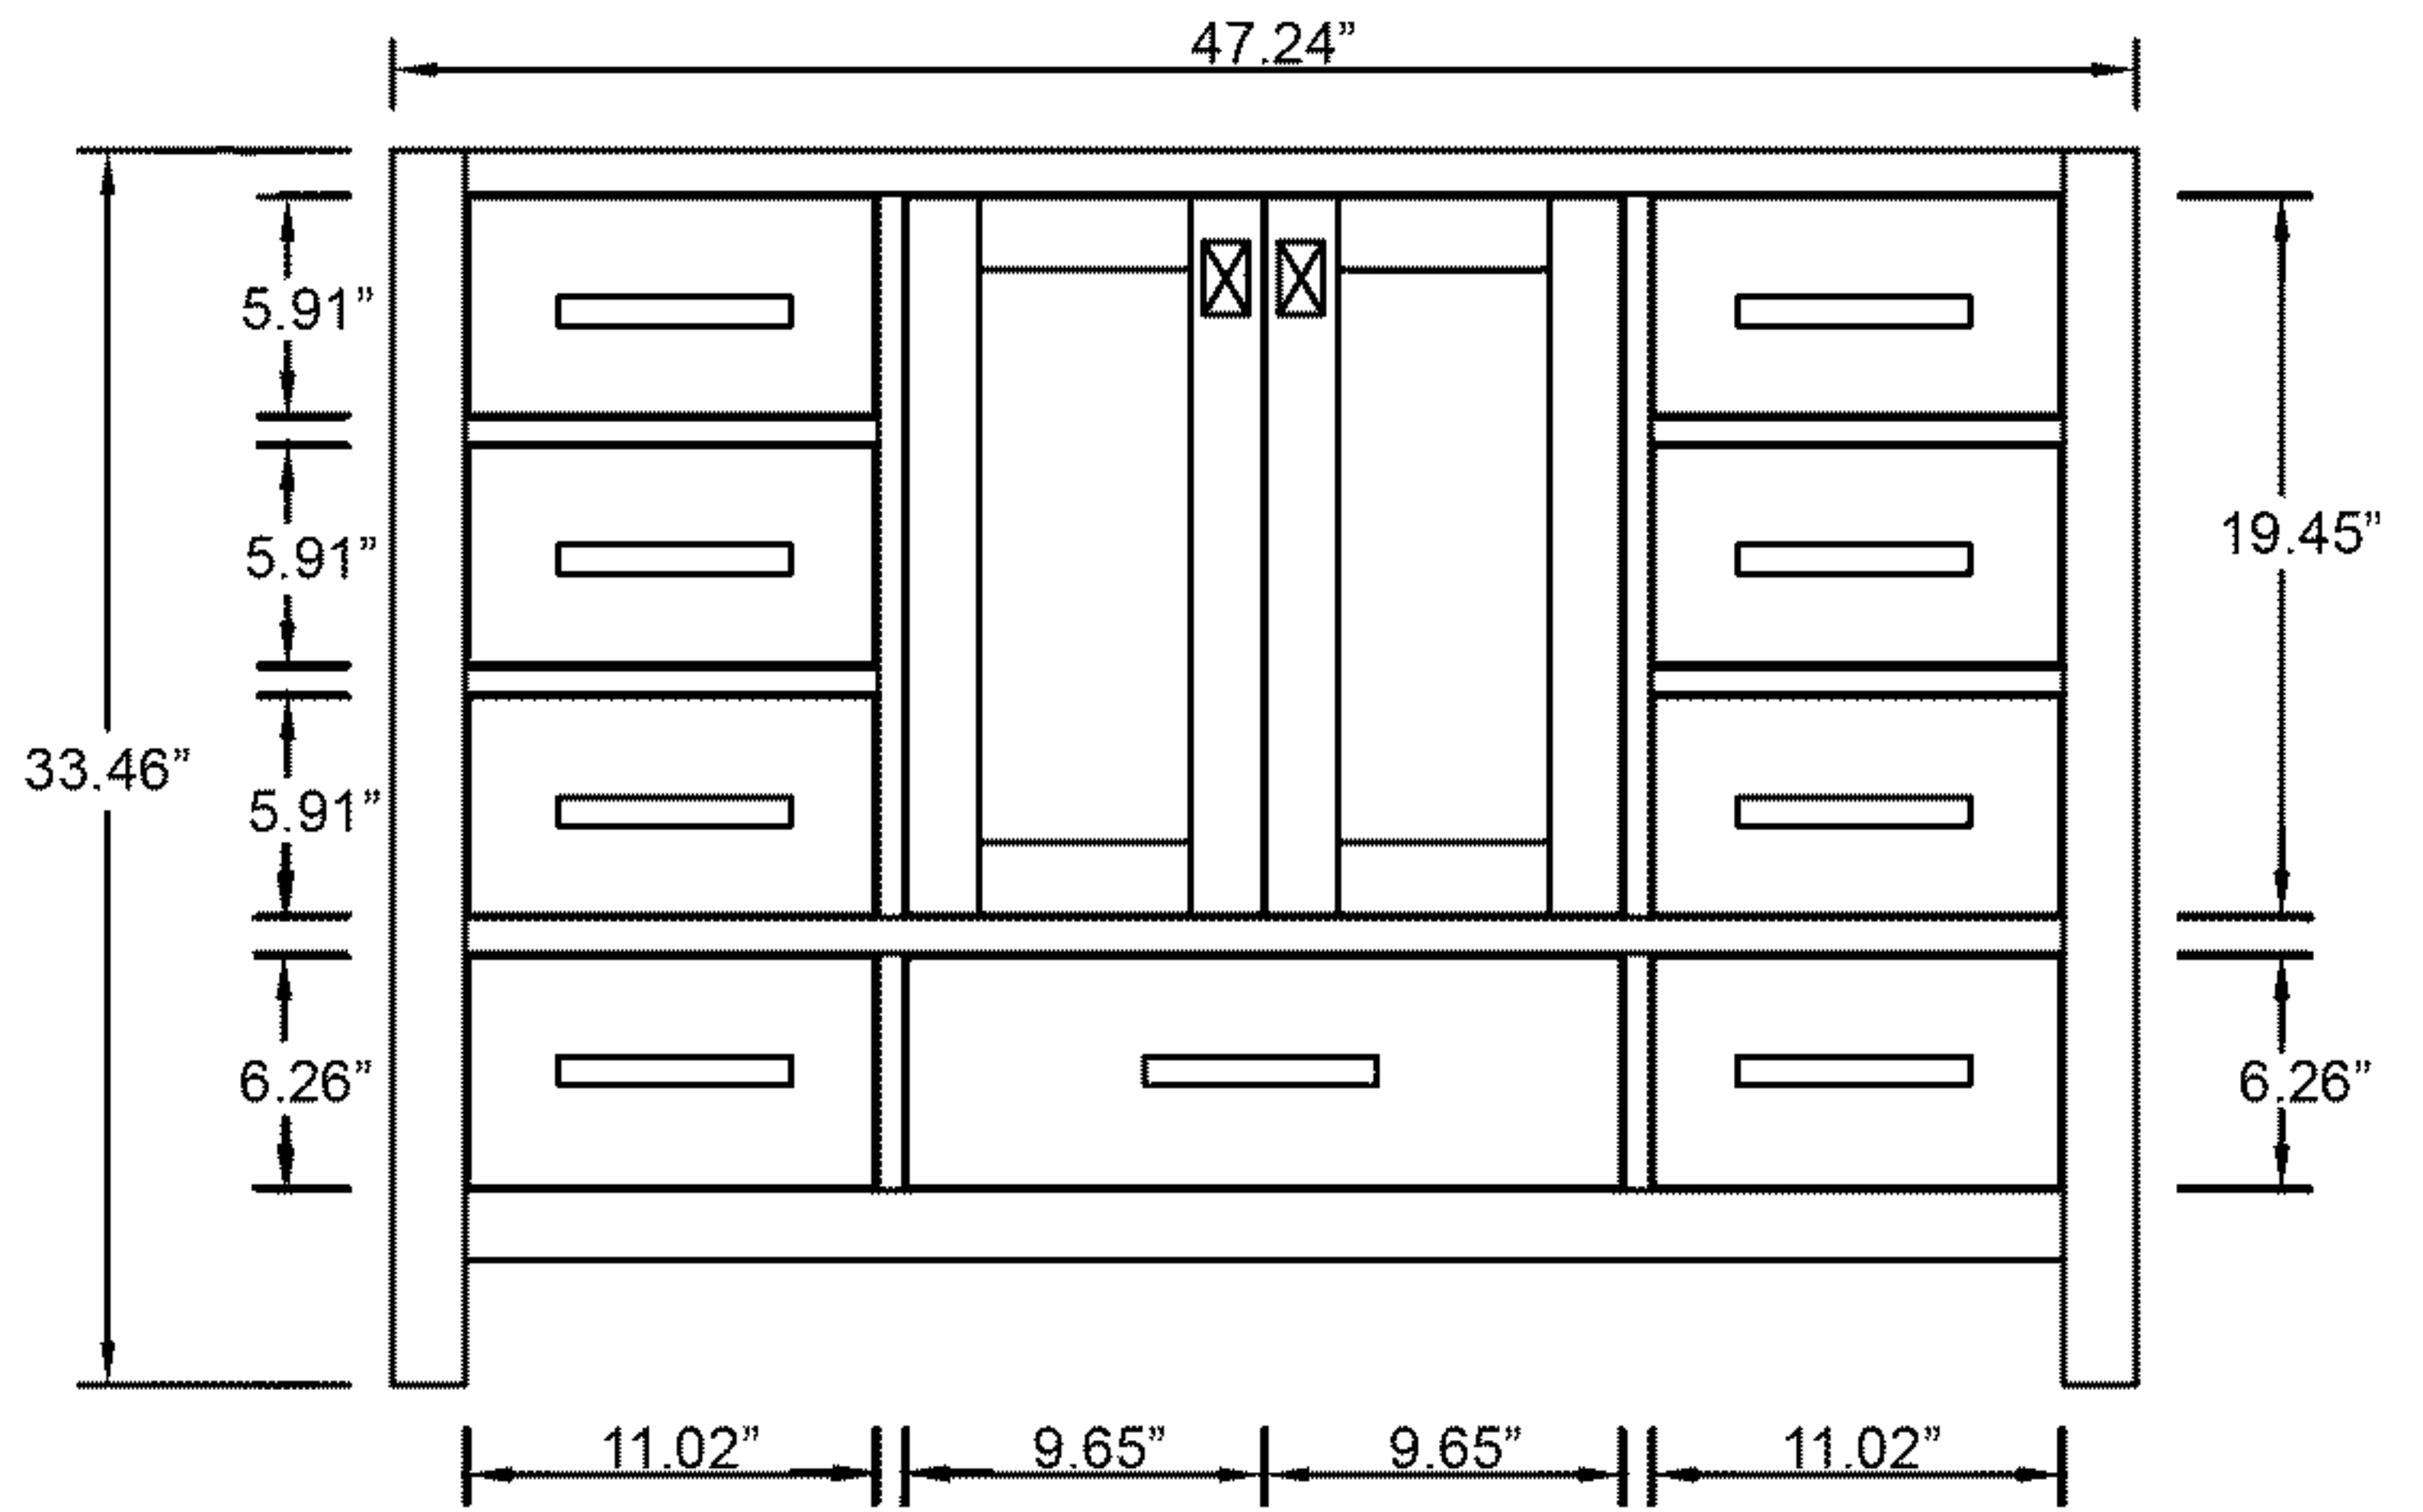

**VIRTU**USA

**Caroline Avenue 48" GS-50048**

- Check your product package for the "list of standard accessories" and make sure all the accessories in the list are included; if there is a defect/missing parts; please contact the local dealer immediately.
- DO NOT let anything sharp puncture, scrape, or scratch the cabinet surface.
- DO NOT leave any part of the cabinet under direct sunlight; it will cause partial aberrations in the cabinet color.
- DO NOT place hot items on the surface of cabinet directly; insulate with a cushion, if needed.
- DO NOT expose the surface of the cabinet to corrosive liquids, such as: alcohol, banana oil, gasoline, nail polish, acids, alkali, etc.