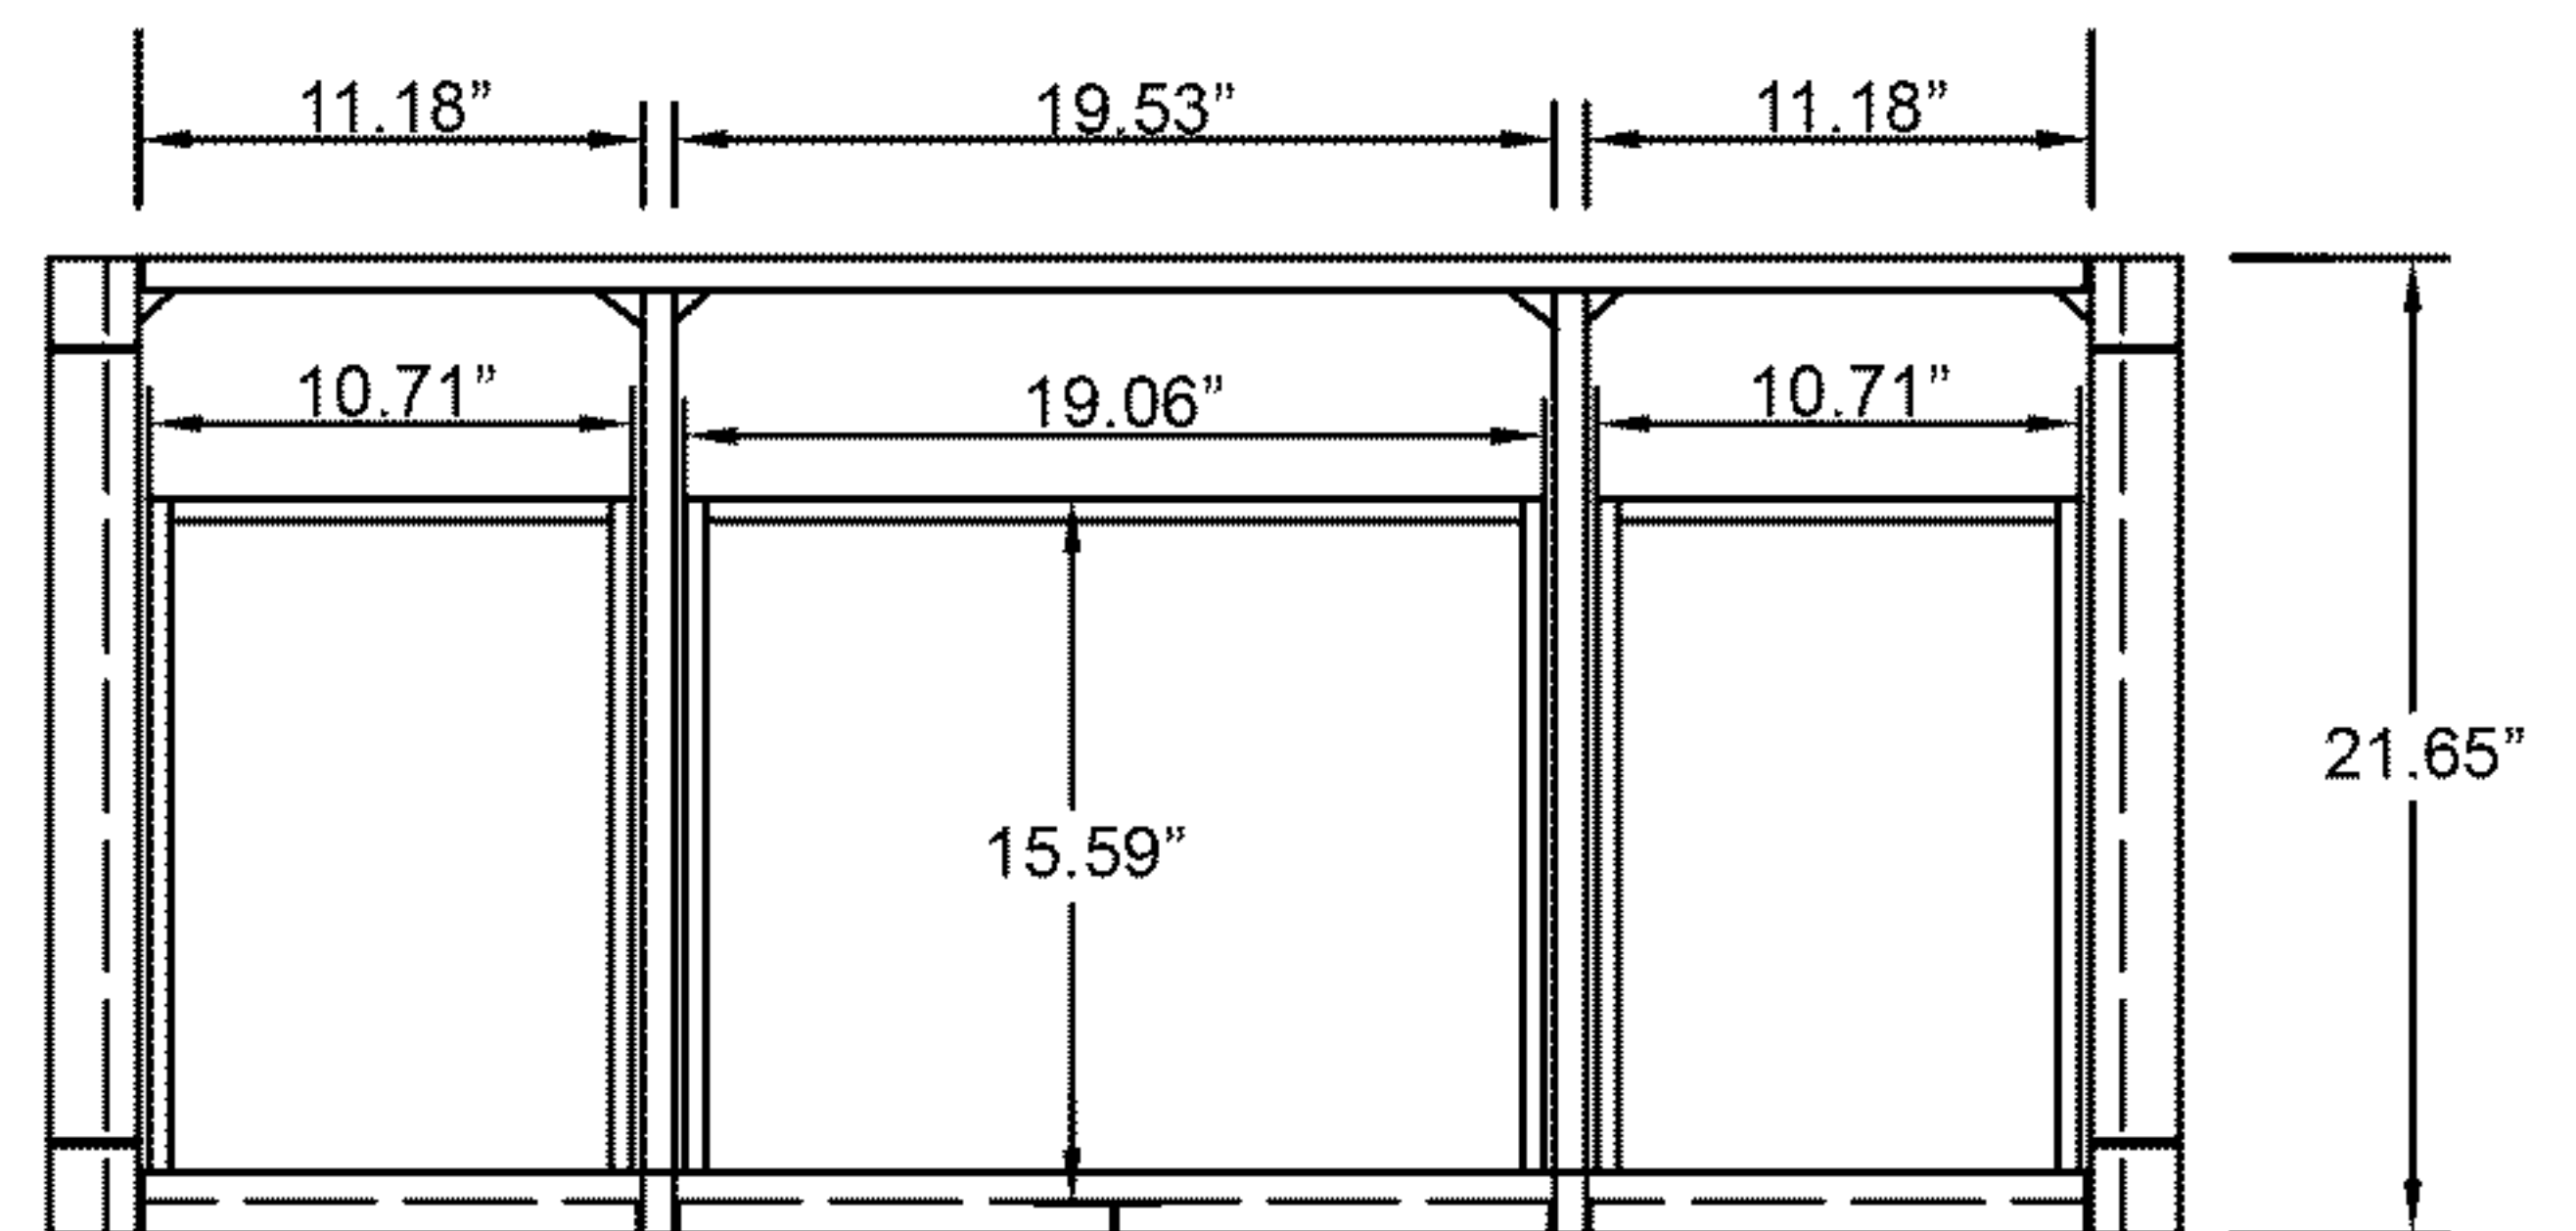

VIRTUUSA

Caroline Avenue 48" GS-50048

- -Check your product package for the "list of standard accessories" and make sure all the accessories in the list are included; if there is a defect/missing parts; please contact the local dealer immediately.
- -DO NOT let anything sharp puncture, scrape, or scratch the cabinet surface.
- -DO NOT leave any part of the cabinet under direct sunlight; it will cause partial aberrations in the cabinet color.
- -DO NOT place hot items on the surface of cabinet directly; insulate with a cushion, if needed.
- -DO NOT expose the surface of the cabinet to corrosive liquids, such as: alcohol, banana oil, gasoline, nail polish, acids, alkali, etc.

Top View

Virtu USA vanities are hand-crafted and may vary with a minor manufacturing tolerance.

Natural stone characteristics are very subjective and may vary with natural veining, crystallization and lining.