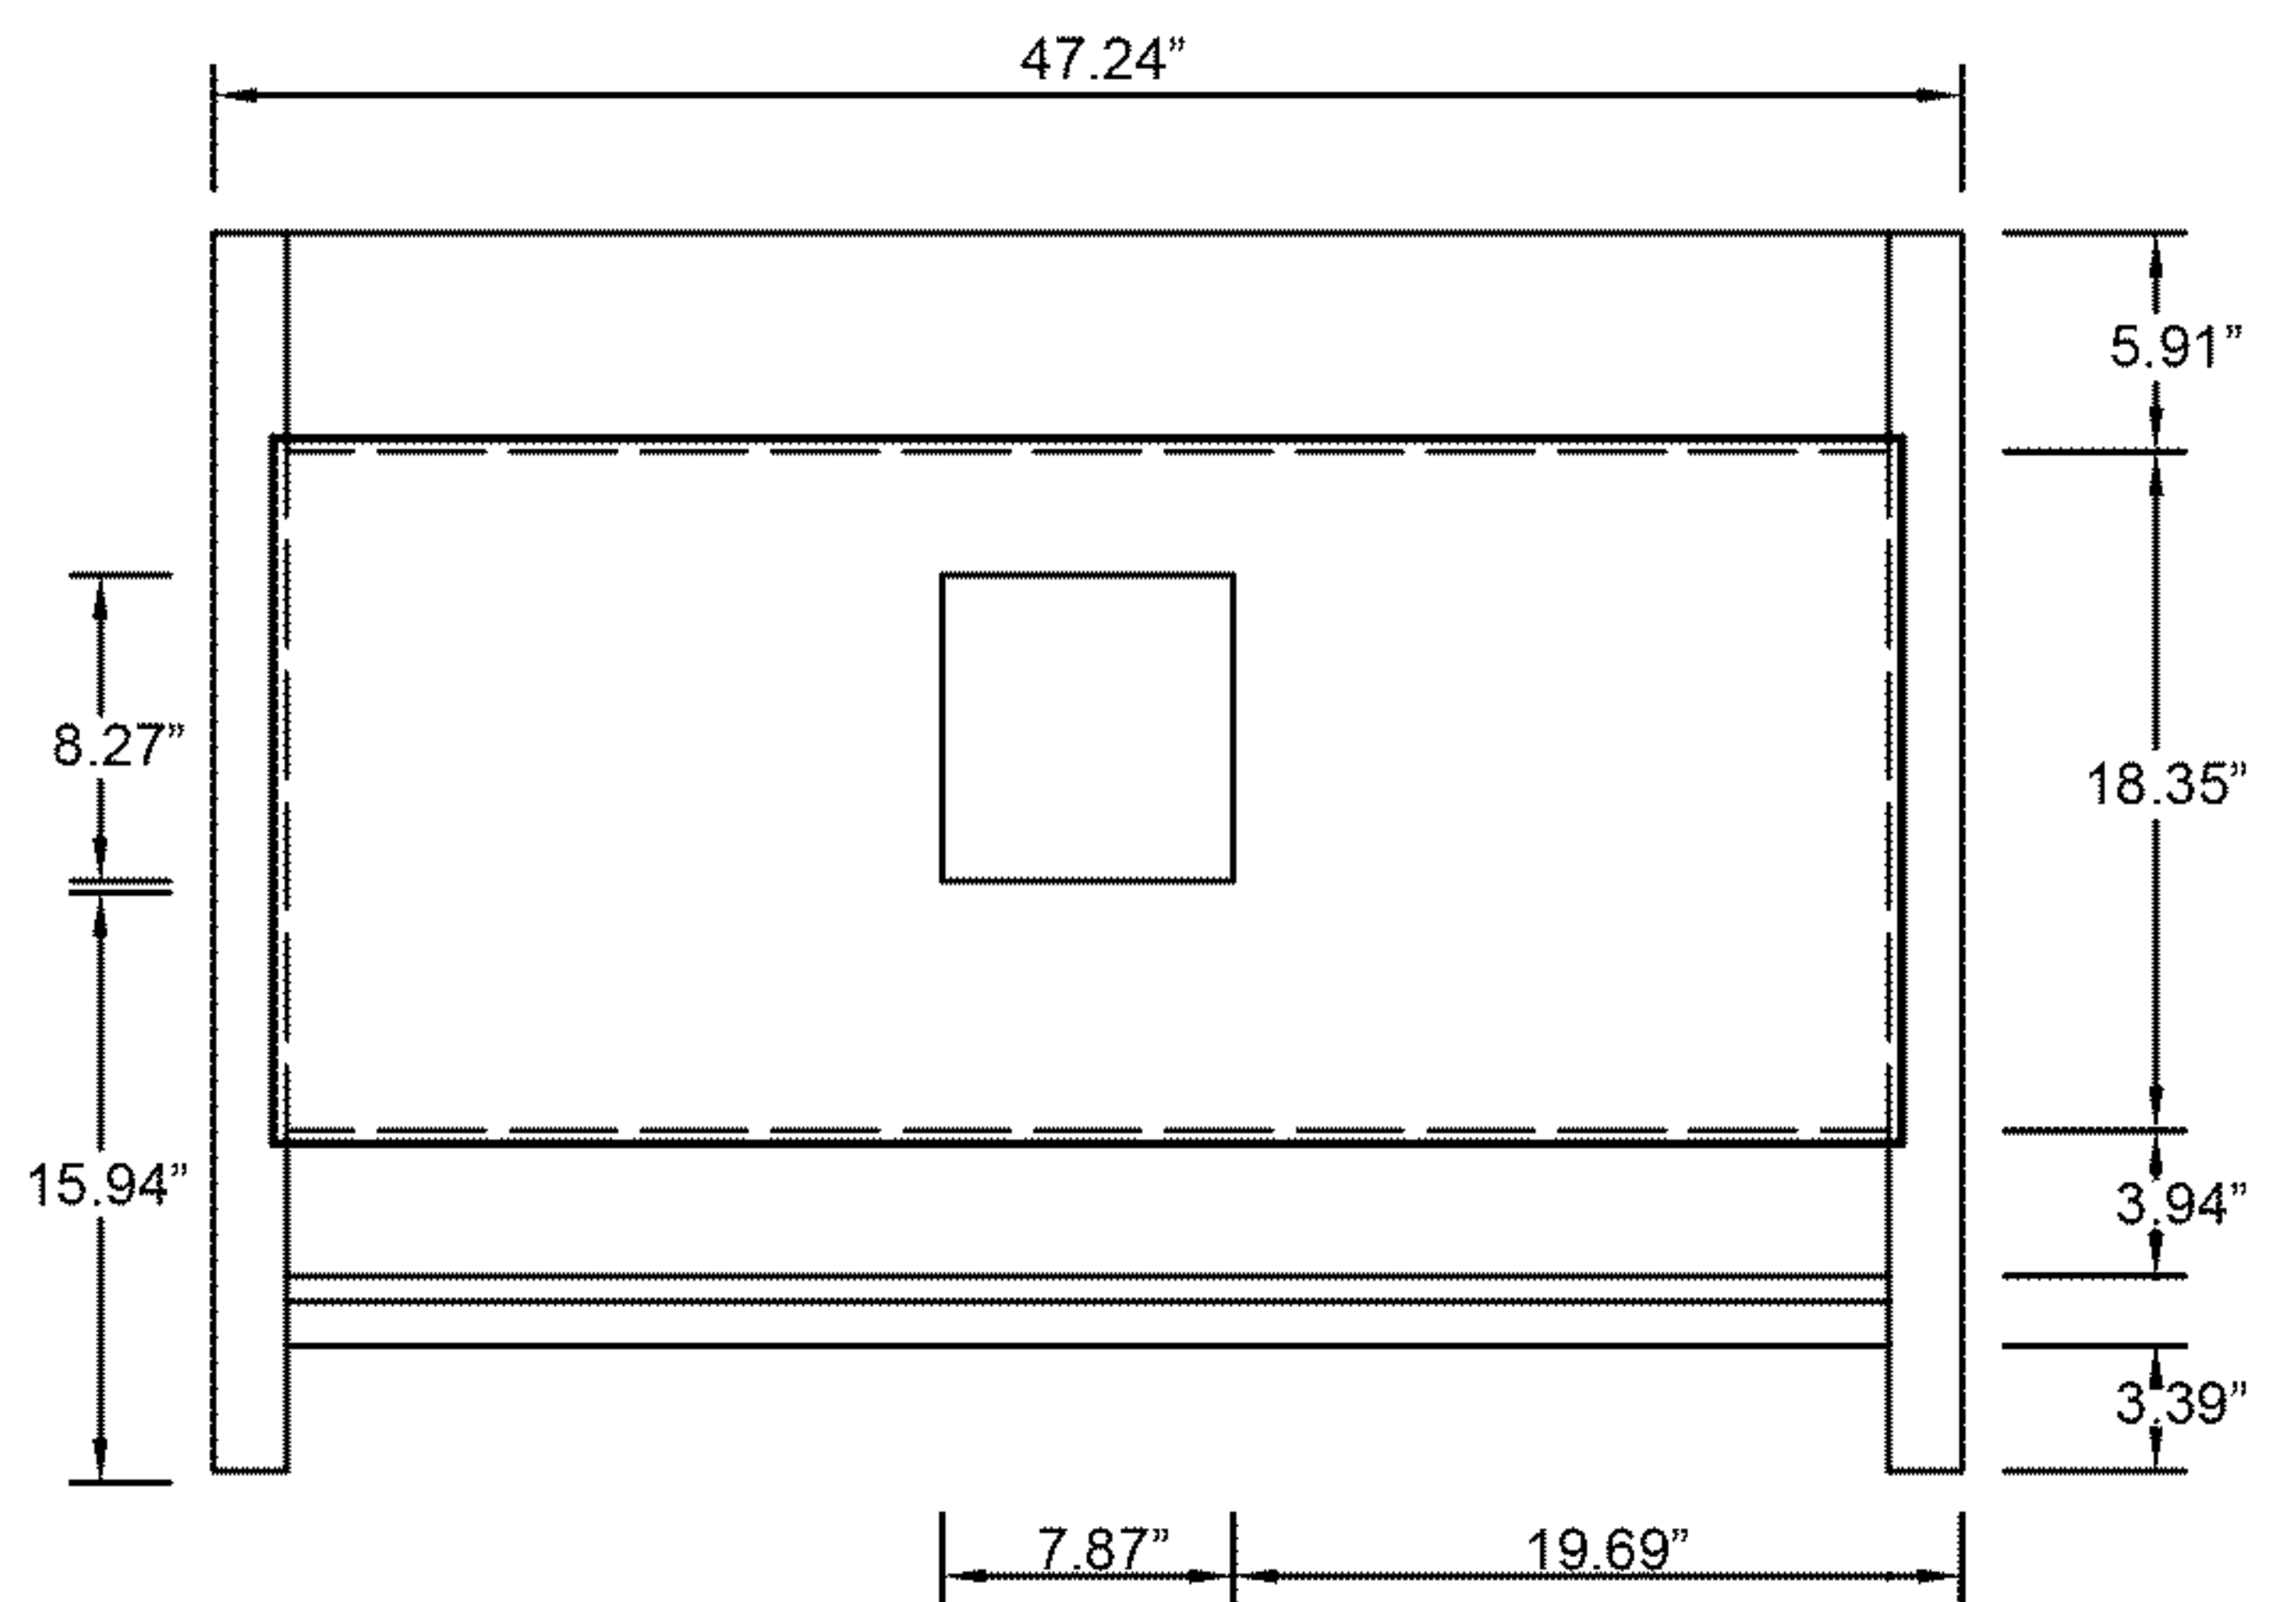

Back View

Virtu USA vanities are hand-crafted and may vary with a minor manufacturing tolerance.

Natural stone characteristics are very subjective and may vary with natural veining, crystallization and lining.