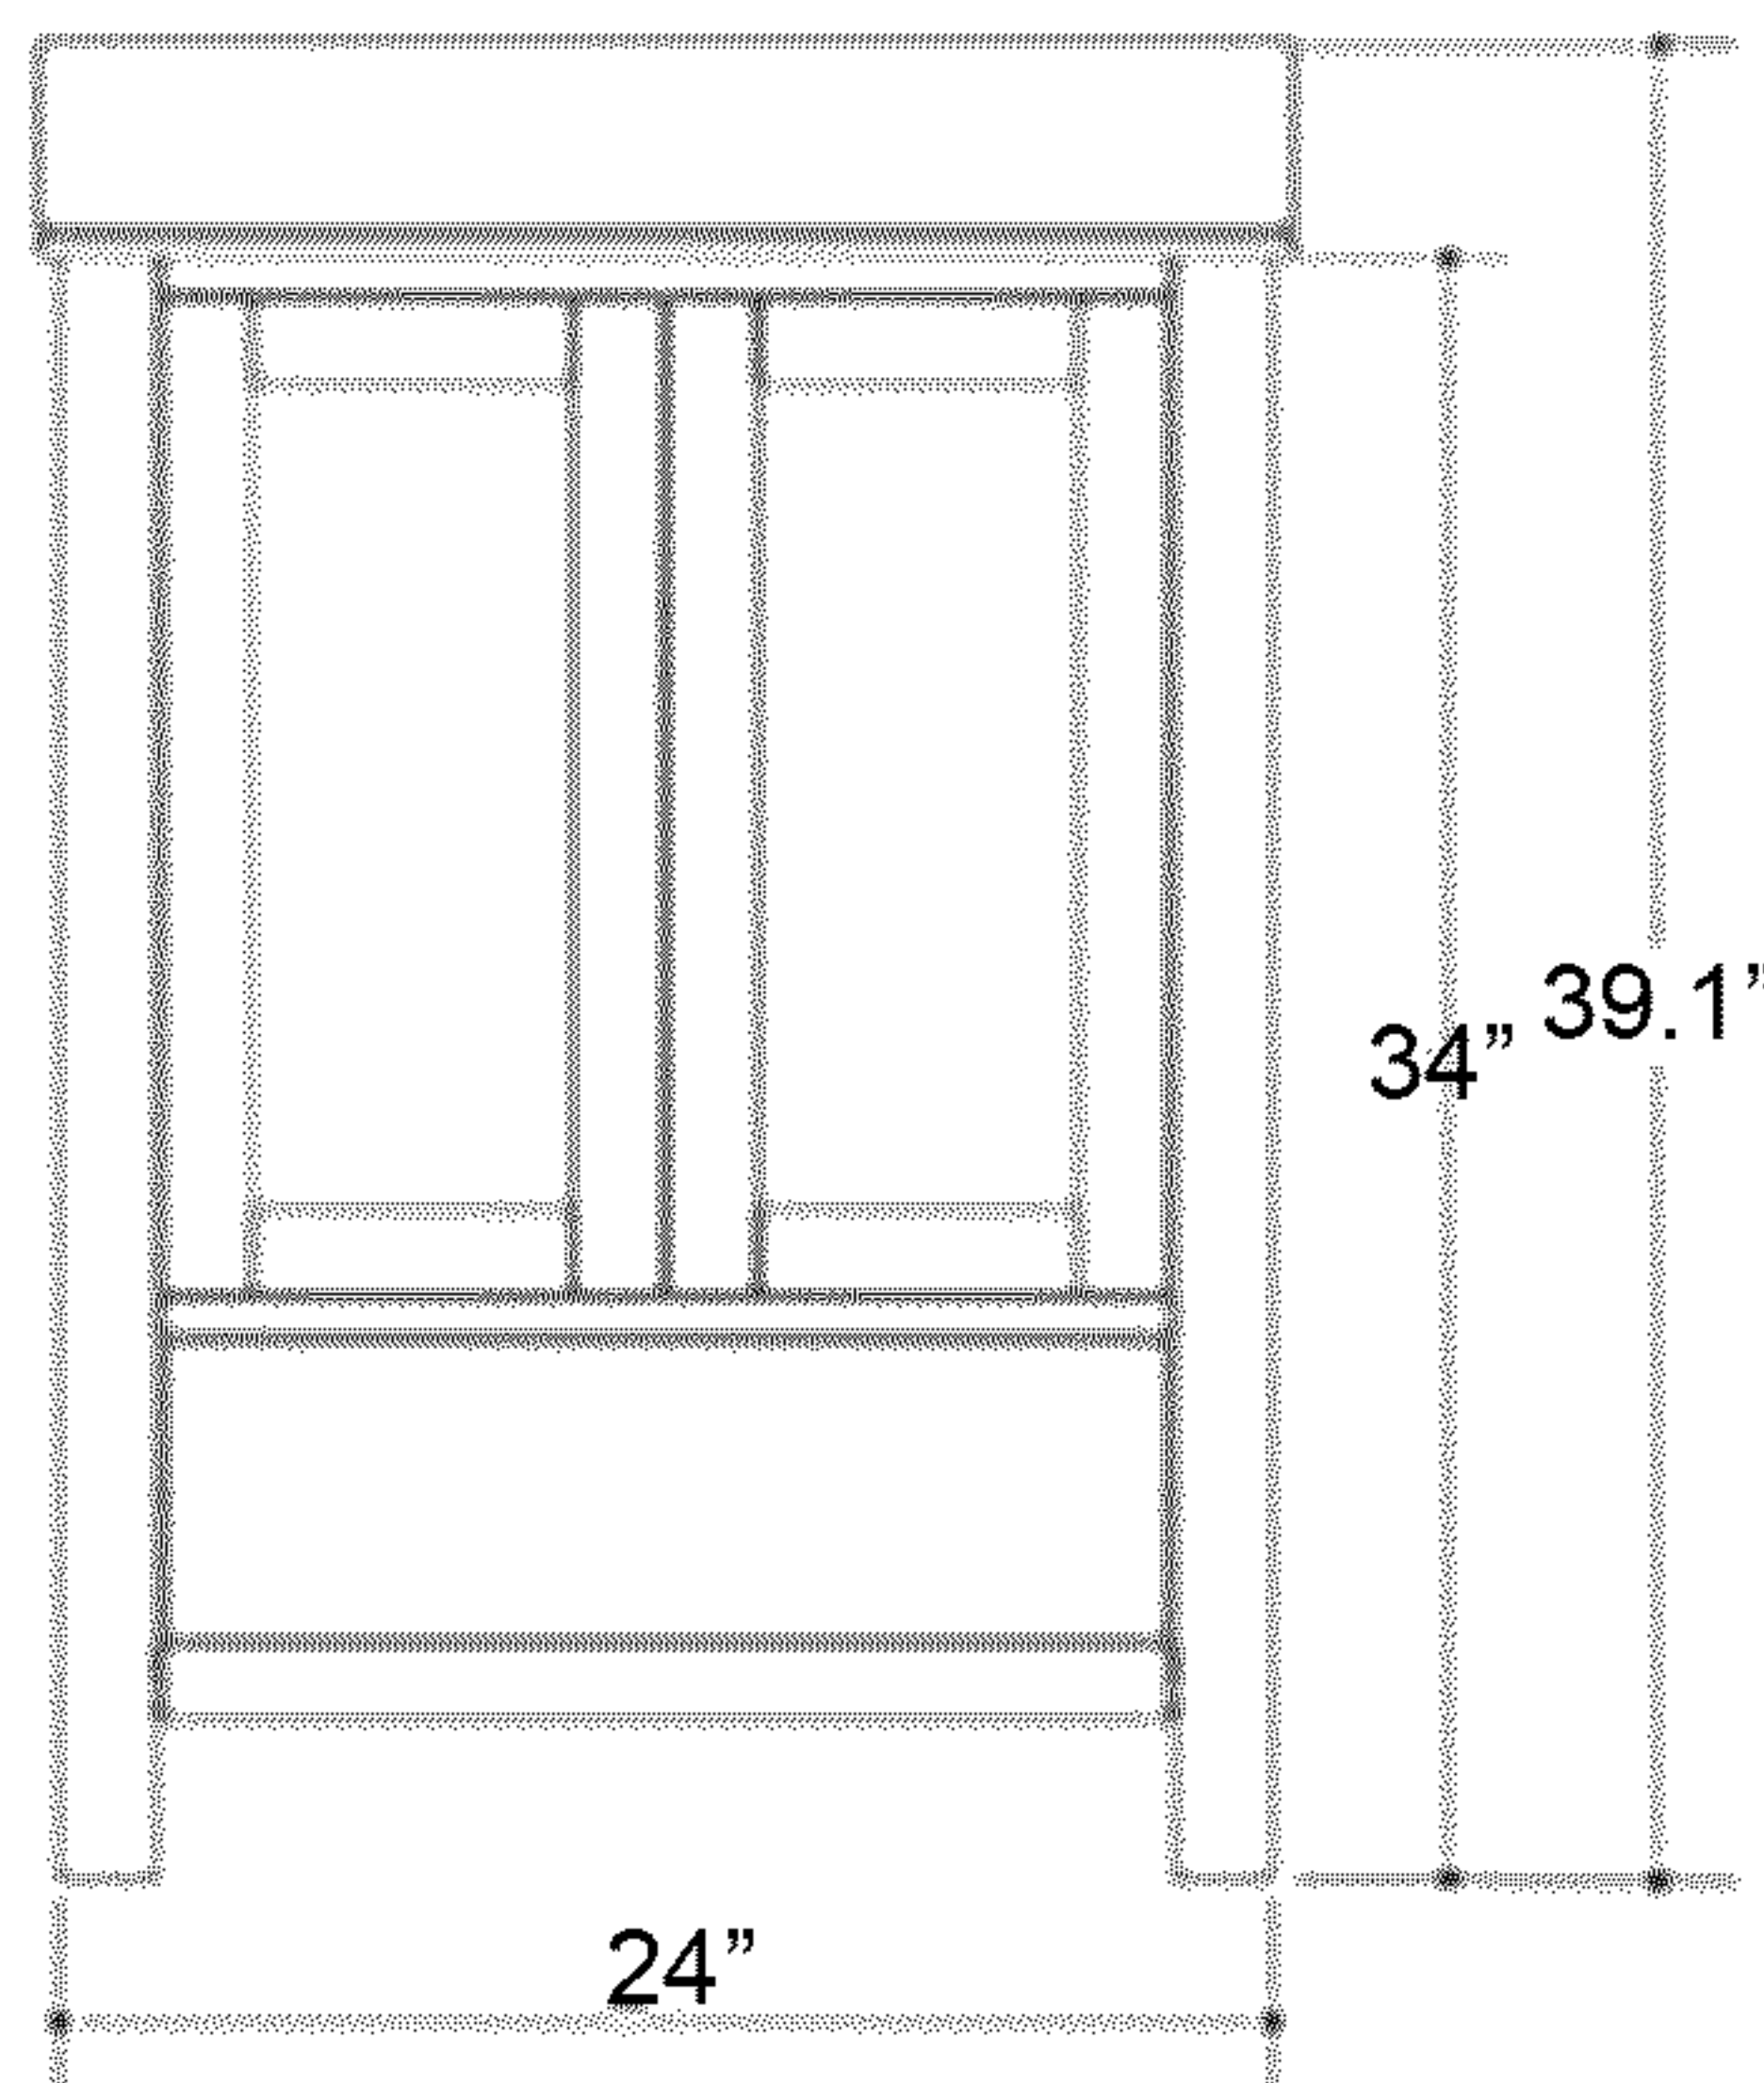

VIRTU USA Caroline Avenue 24" GS-50024

- -Check your product package for the "list of standard accessories" and make sure all the accessories in the list are included; if there is a defect/missing parts; please contact the local dealer immediately.
- -DO NOT let anything sharp puncture, scrape, or scratch the cabinet surface.
- -DO NOT leave any part of the cabinet under direct sunlight; it will cause partial aberrations in the cabinet color.
- -DO NOT place hot items on the surface of cabinet directly; insulate with a cushion, if needed.
- -DO NOT expose the surface of the cabinet to corrosive liquids, such as: alcohol, banana oil, gasoline, nail polish, acids, alkali, etc.

Front View

Virtu USA vanities are hand-crafted and may vary with a minor manufacturing tolerance.

Natural stone characteristics are very subjective and may vary with natural veining, crystallization and lining.