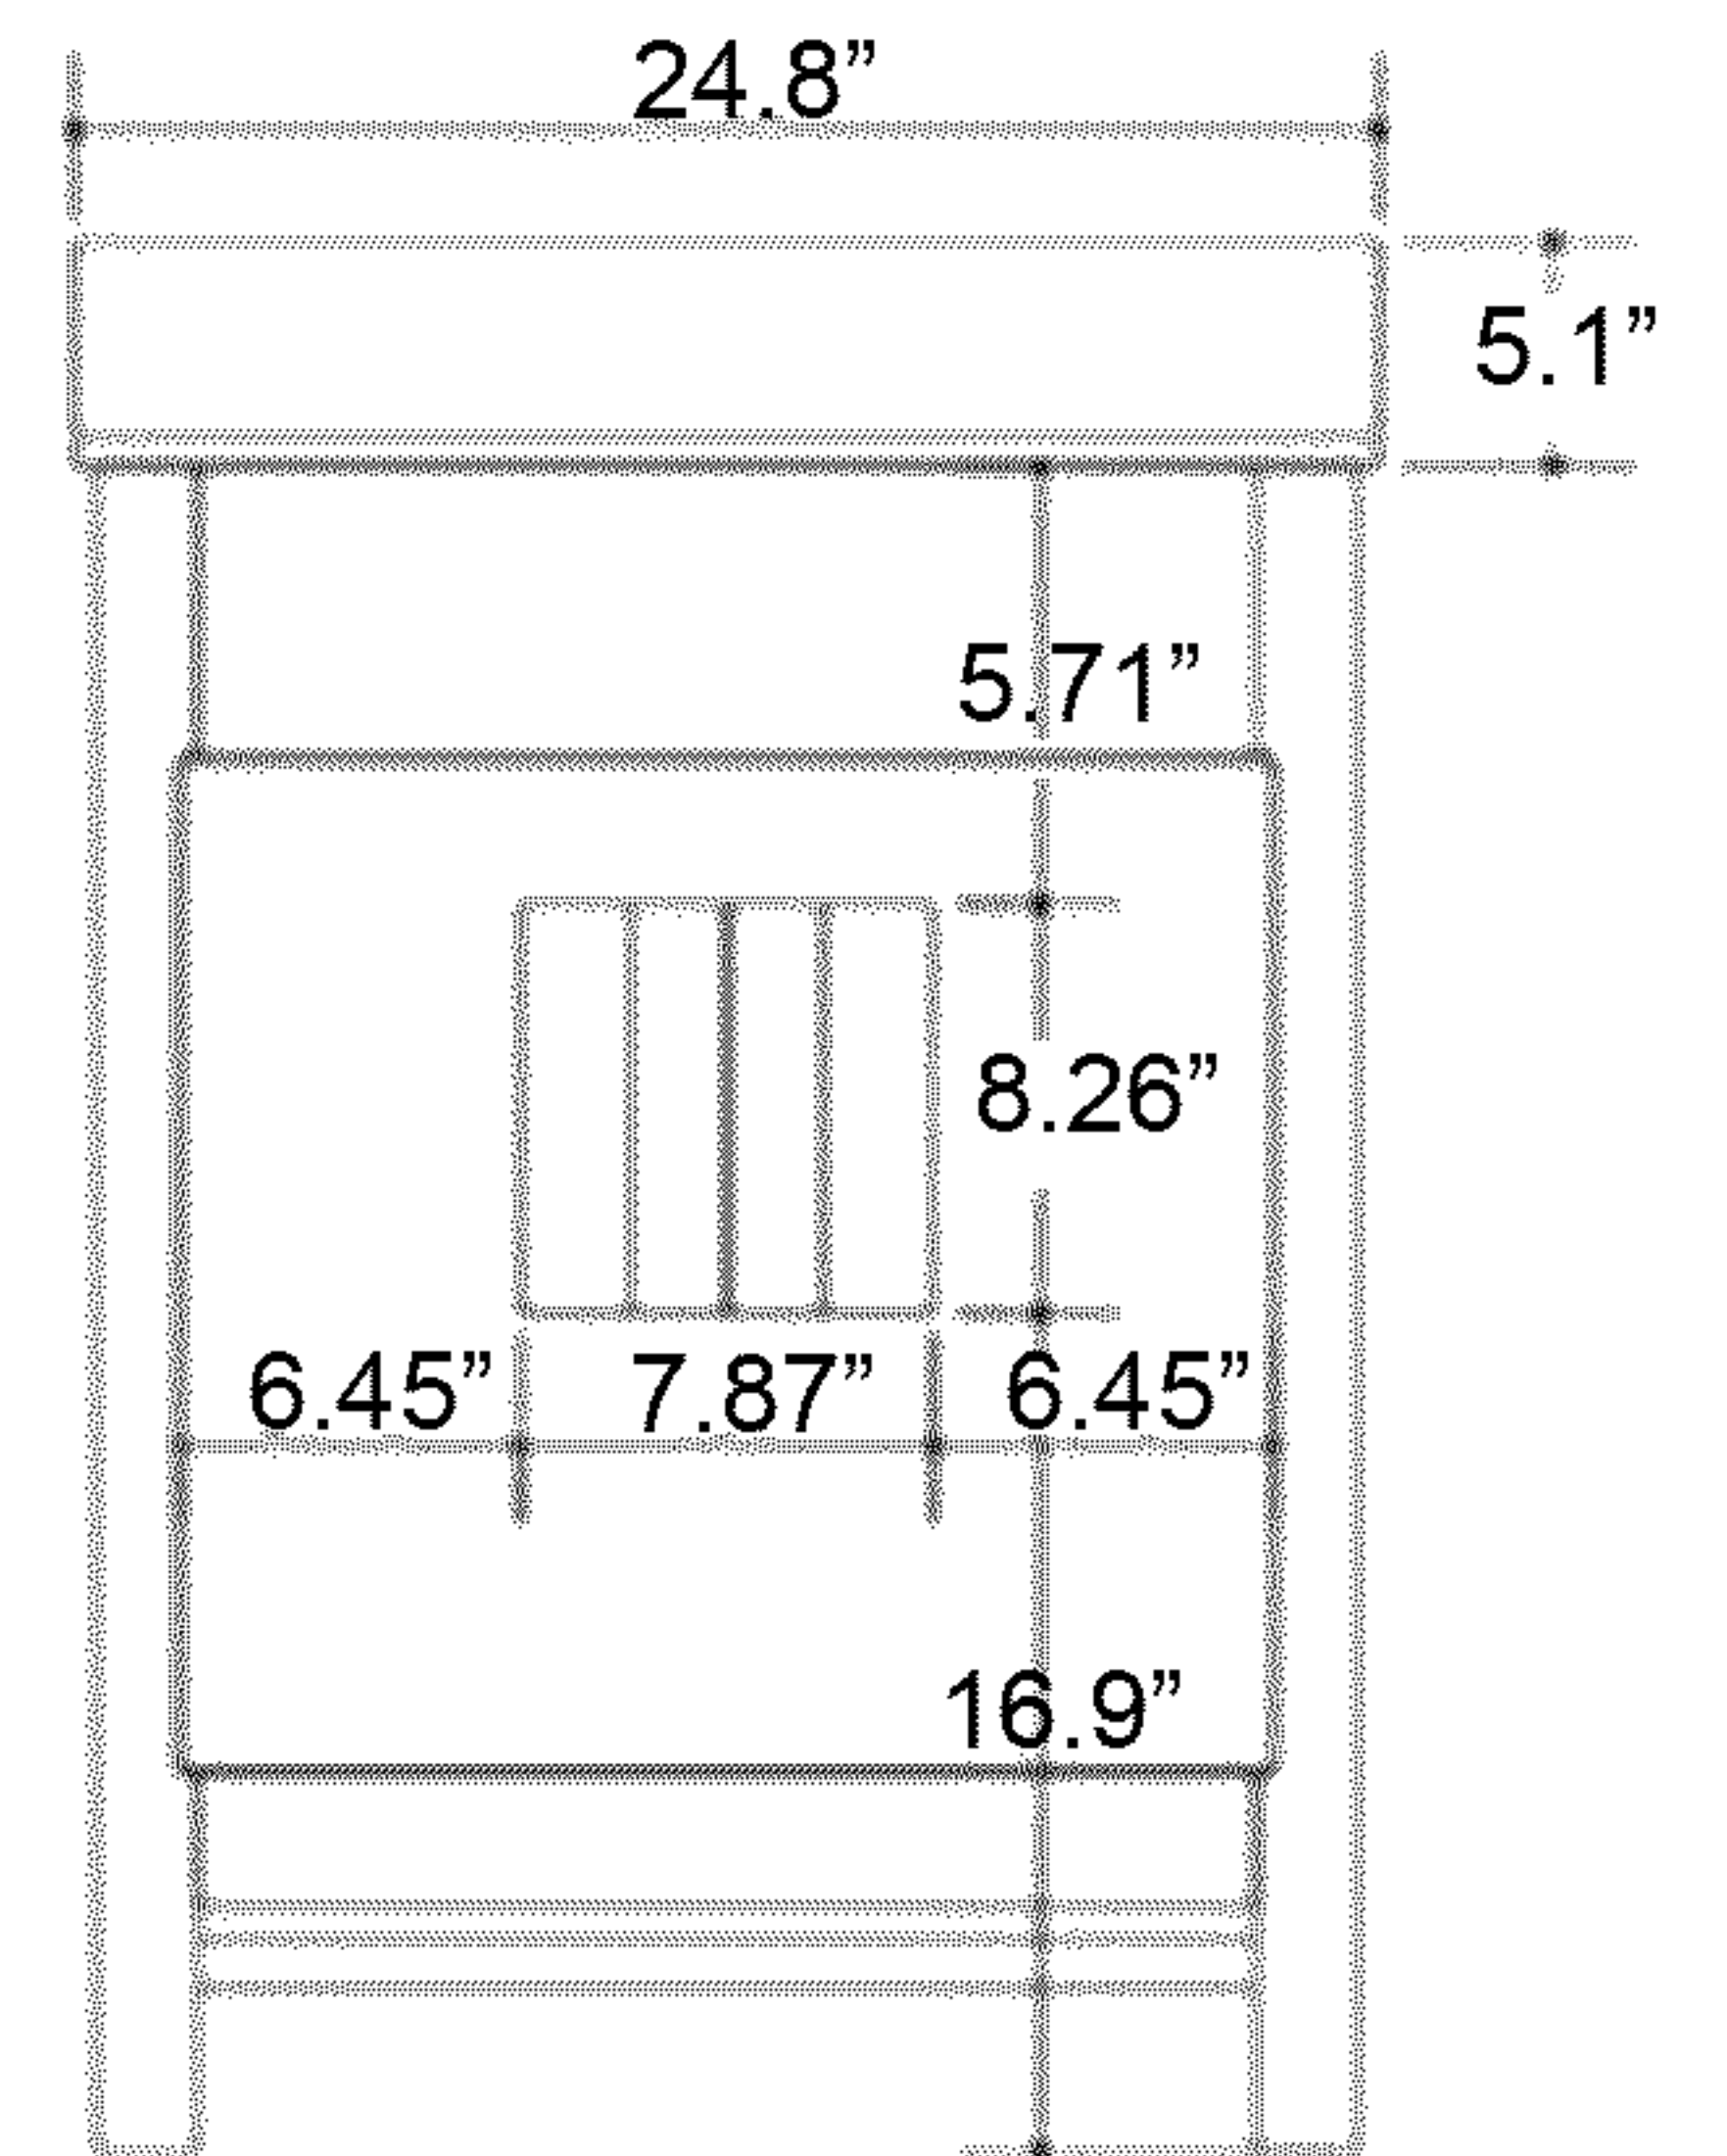

Back View

Virtu USA vanities are hand-crafted and may vary with a minor manufacturing tolerance.

Natural stone characteristics are very subjective and may vary with natural veining, crystallization and lining.