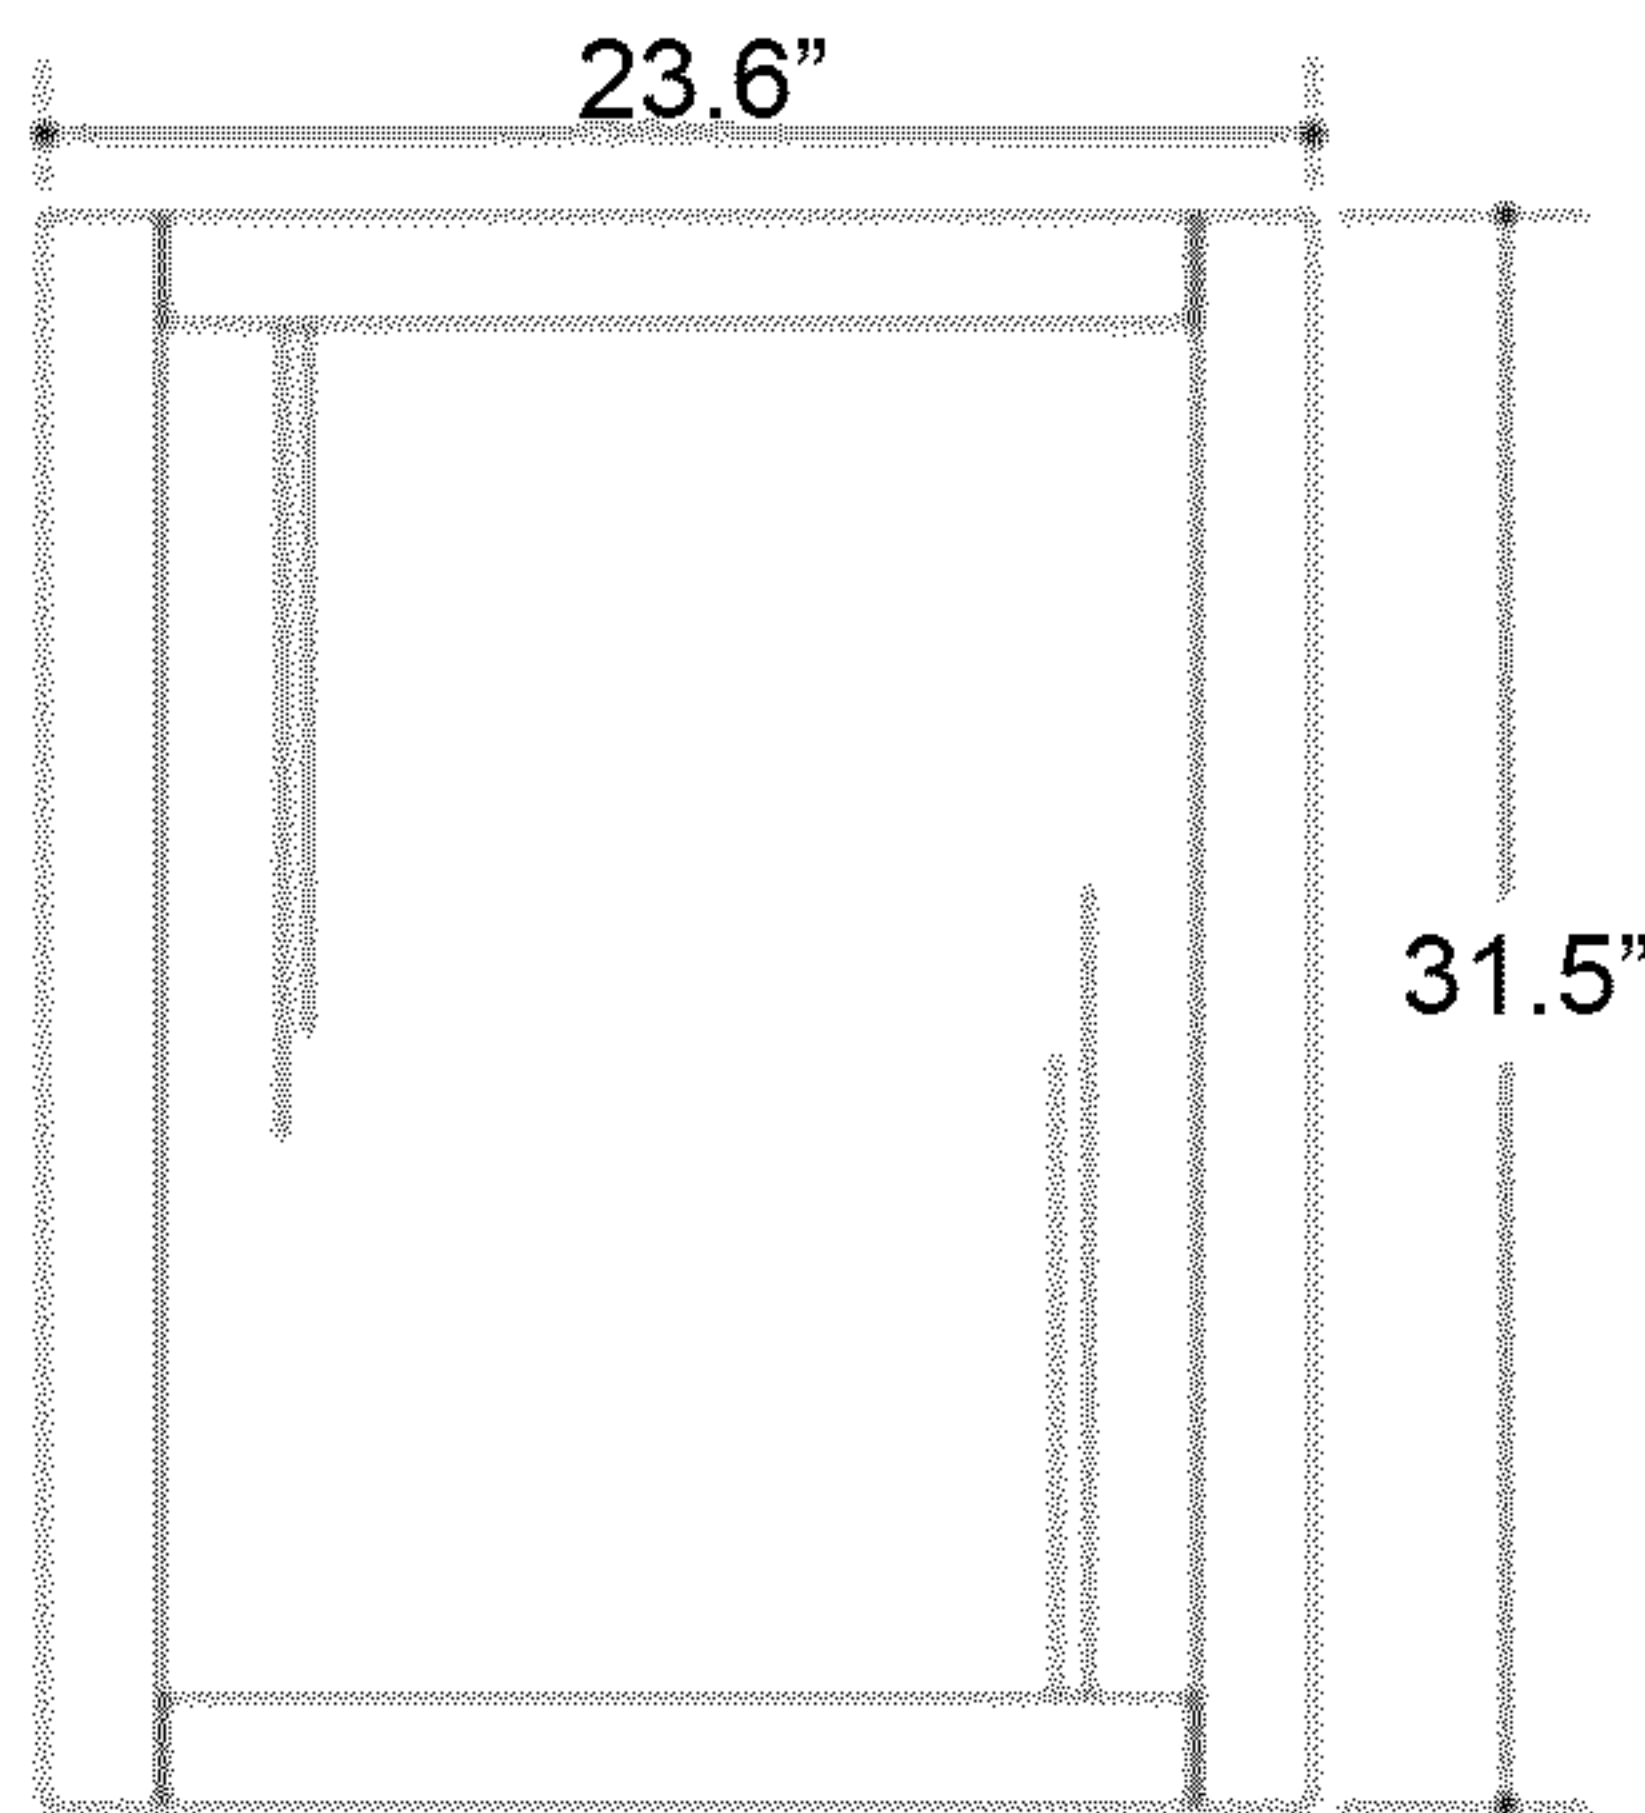

VIRTU USA Caroline Avenue 24" GS-50024

- Check your product package for the "list of standard accessories" and make sure all the accessories in the list are included; if there is a defect/missing parts; please contact the local dealer immediately.
- DO NOT let anything sharp puncture, scrape, or scratch the cabinet surface.
- DO NOT leave any part of the cabinet under direct sunlight; it will cause partial aberrations in the cabinet color.
- DO NOT place hot items on the surface of cabinet directly; insulate with a cushion, if needed.
- DO NOT expose the surface of the cabinet to corrosive liquids, such as: alcohol, banana oil, gasoline, nail polish, acids, alkali, etc.