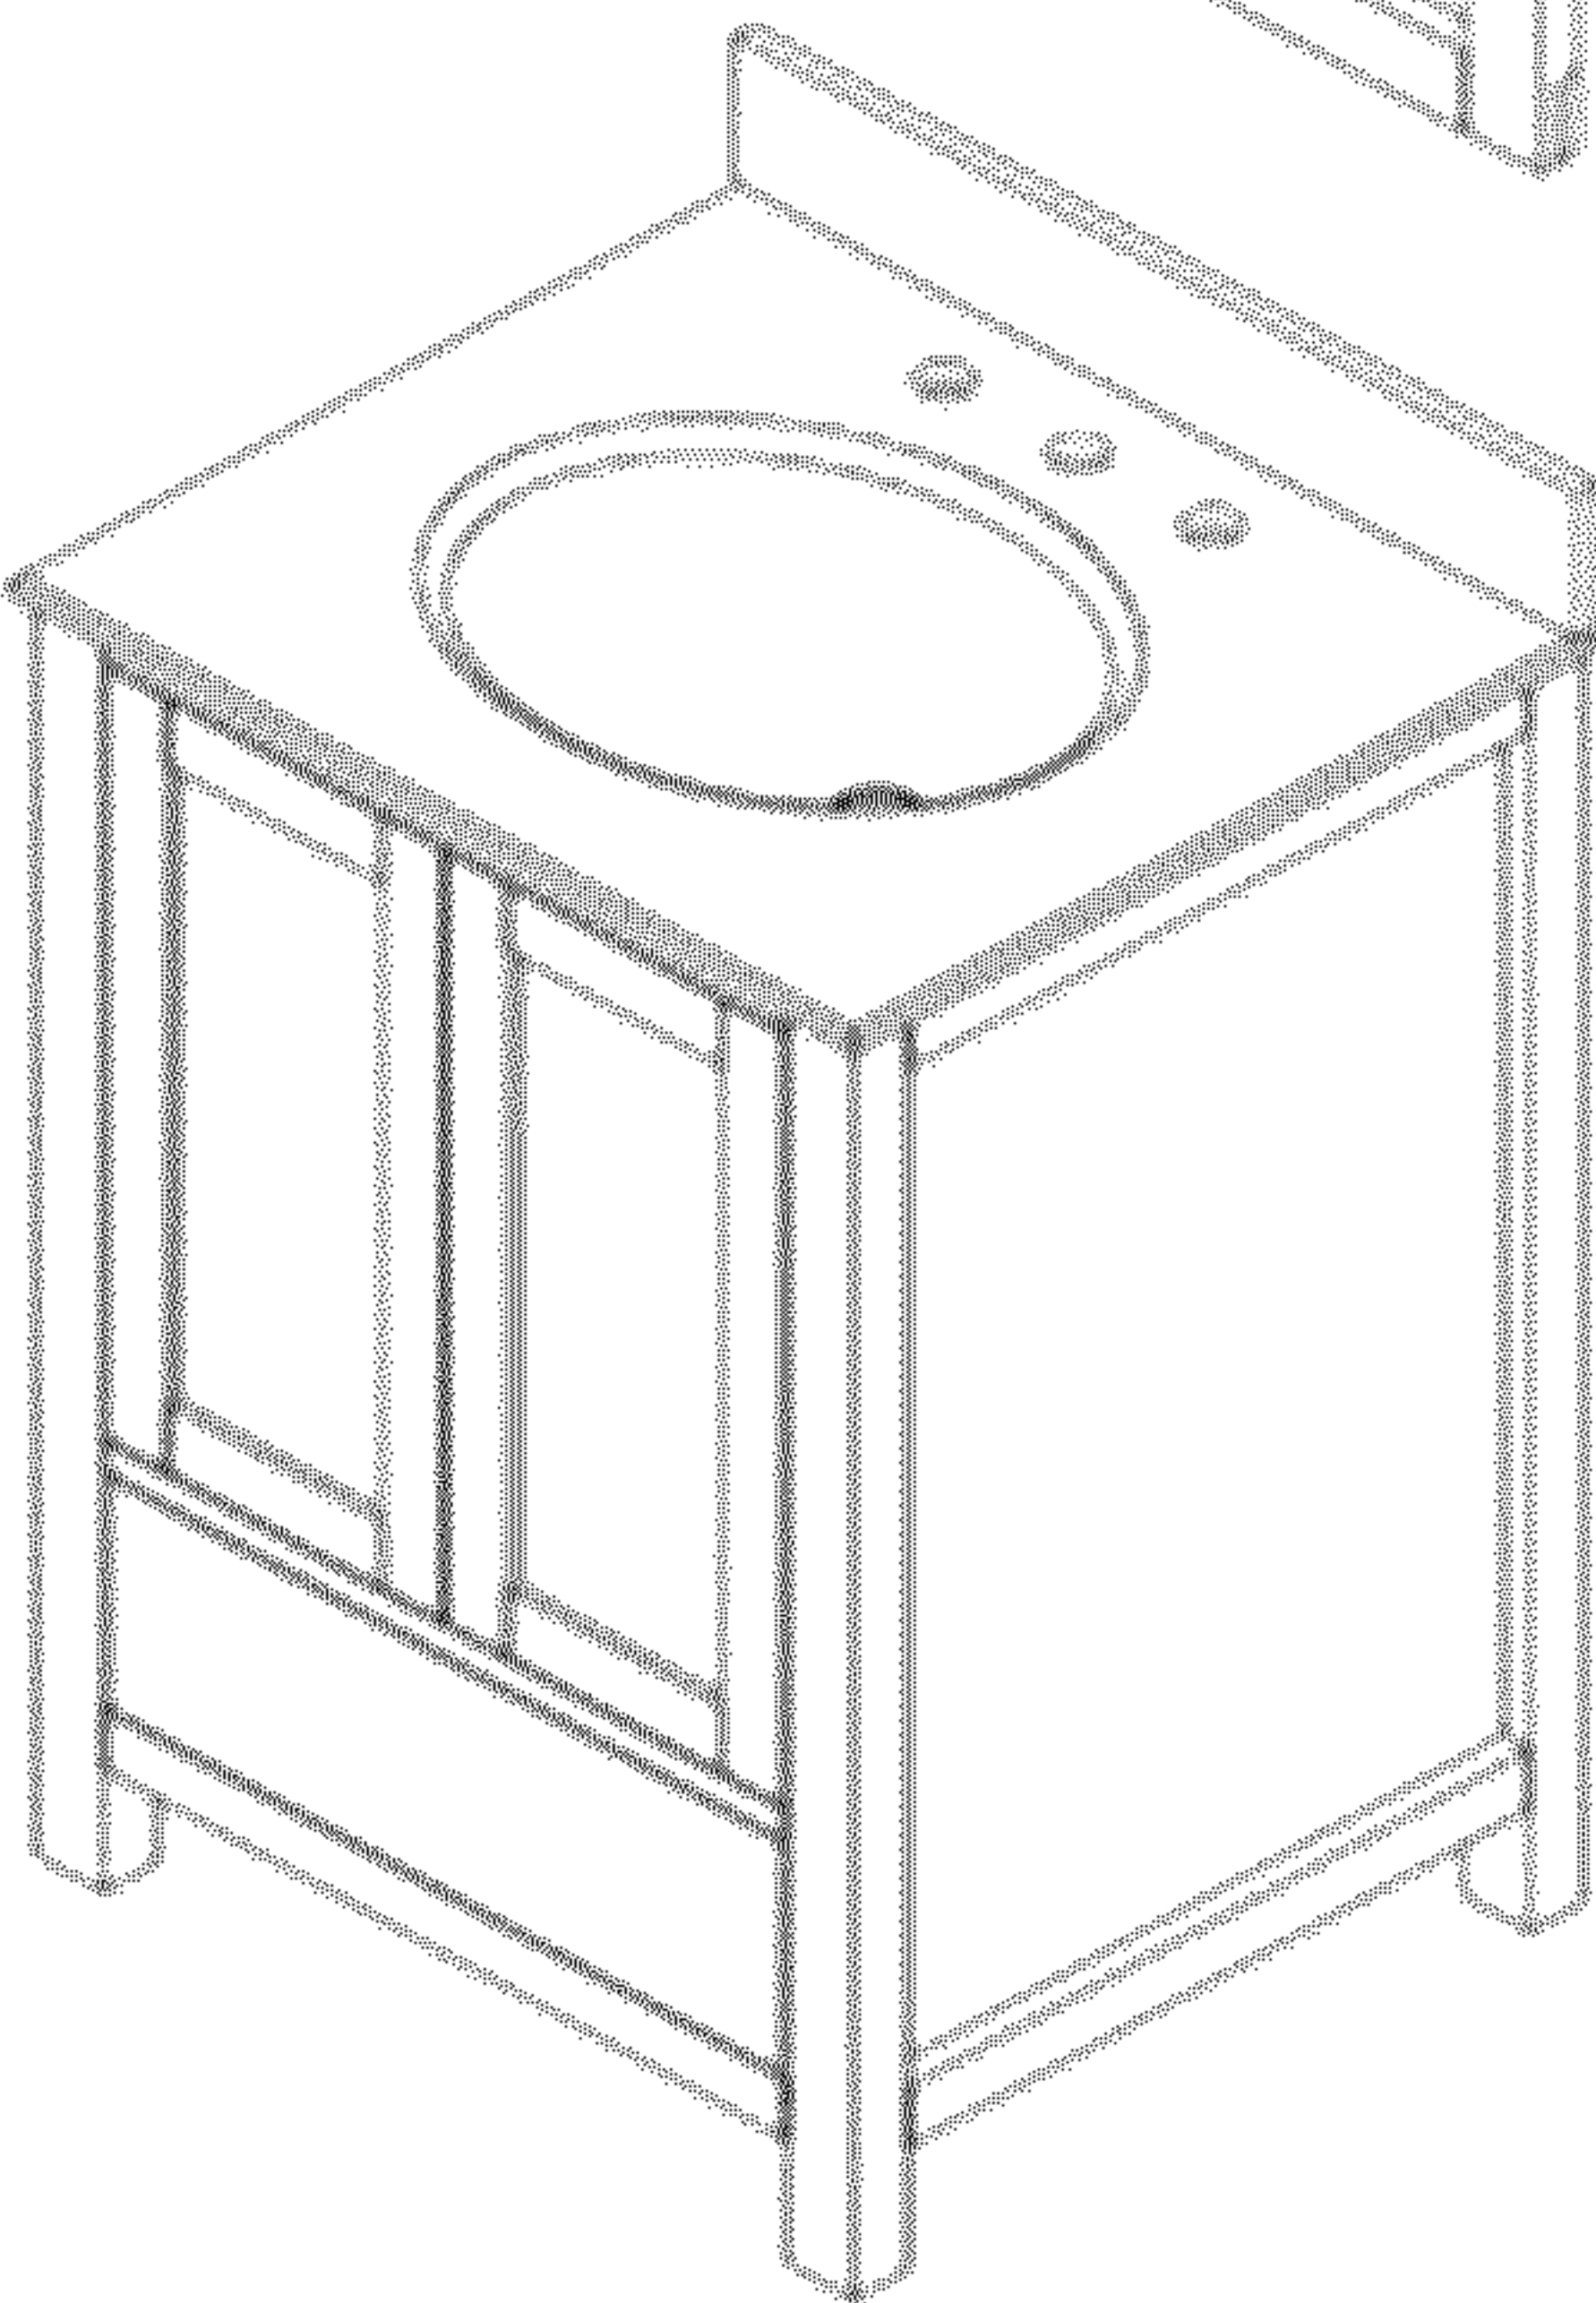

VIRTU USA Caroline Avenue 24" GS-50024

- -Check your product package for the "list of standard accessories" and make sure all the accessories in the list are included; if there is a defect/missing parts; please contact the local dealer immediately.
- -DO NOT let anything sharp puncture, scrape, or scratch the cabinet surface.
- -DO NOT leave any part of the cabinet under direct sunlight; it will cause partial aberrations in the cabinet color.
- -DO NOT place hot items on the surface of cabinet directly; insulate with a cushion, if needed.
- -DO NOT expose the surface of the cabinet to corrosive liquids, such as: alcohol, banana oil, gasoline, nail polish, acids, alkali, etc.

Front View

Virtu USA vanities are hand-crafted and may vary with a minor manufacturing tolerance.

Natural stone characteristics are very subjective and may vary with natural veining, crystallization and lining.