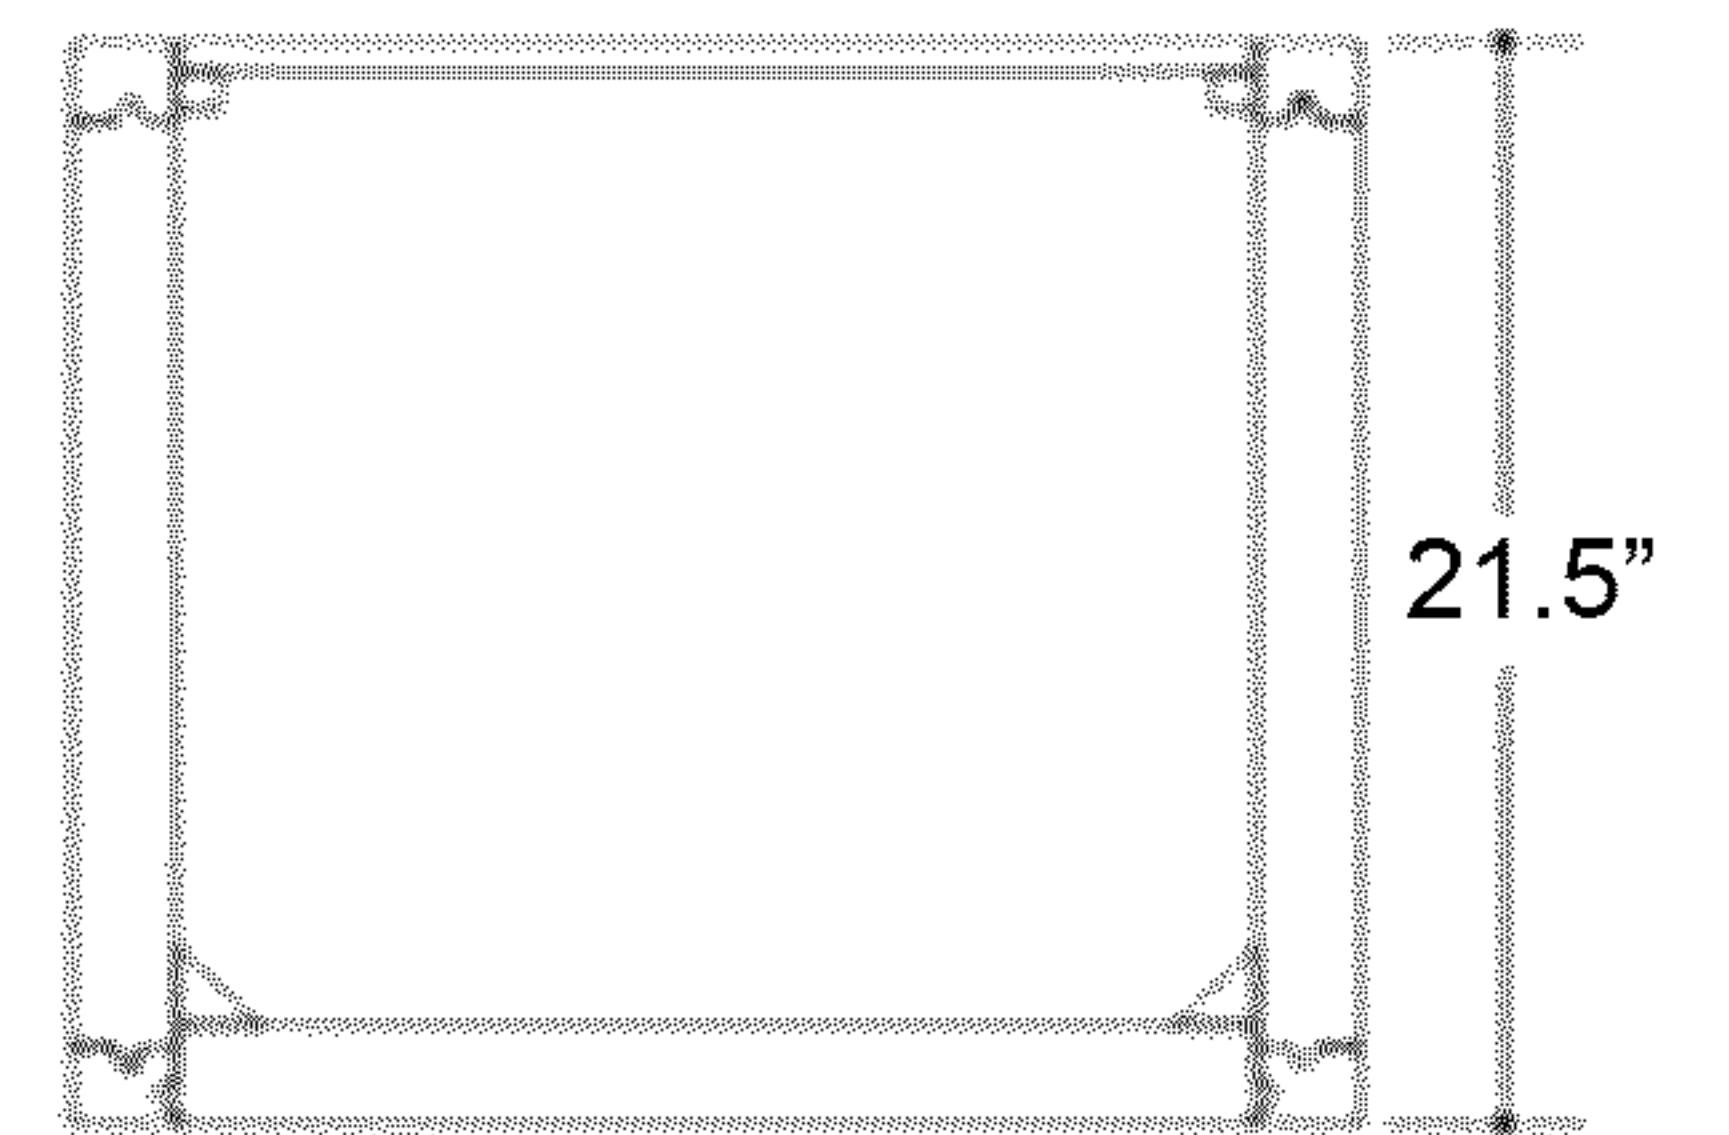

VIRTU USA Caroline Avenue 24" GS-50024

- Check your product package for the "list of standard accessories" and make sure all the accessories in the list are included; if there is a defect/missing parts; please contact the local dealer immediately.
- DO NOT let anything sharp puncture, scrape, or scratch the cabinet surface.
- DO NOT leave any part of the cabinet under direct sunlight; it will cause partial aberrations in the cabinet color.
- DO NOT place hot items on the surface of cabinet directly; insulate with a cushion, if needed.
- DO NOT expose the surface of the cabinet to corrosive liquids, such as: alcohol, banana oil, gasoline, nail polish, acids, alkali, etc.