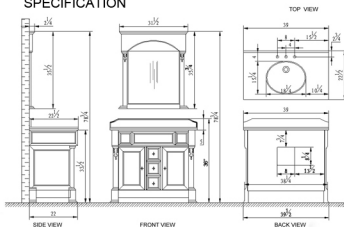

SPECIFICATION

MAIN BODY PARTS

INSTALLATION PARTS

Virtu USA vanities are handcrafted and may vary with a minor manufacturing tolerance. Natural stone characteristics are very subjective and may vary with natural veining, crystallization and lining.