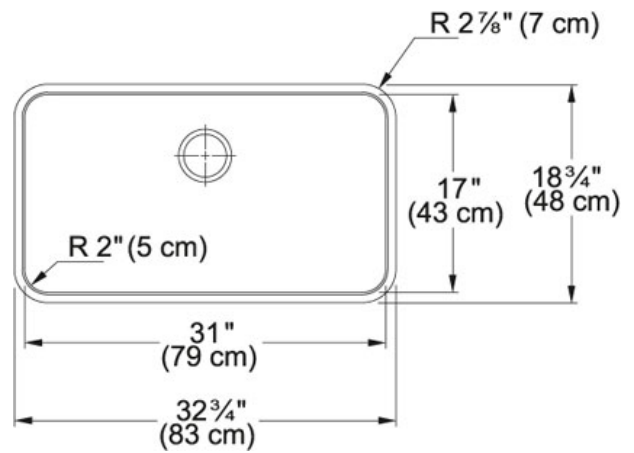

SPECIFICATION SHEET

PRODUCT FAMILY: Sinks FINISH: Stainless Steel SERIES: GRANDE MODEL: GDX11031

Product Information

FUN#	122.0203.676
US Part Number	GDX11031
Minimum Cabinet Size	33"
Drain Opening	3 1/2"
Outer Dimensions	32 3/4"x18 3/4"
Bowl Size	31"x17"x9"
Number of Bowls	1