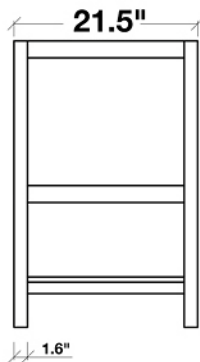

ARIEL

SHAKESPEARE 61" SINGLE SINK VANITY CABINET IN WHITE

MODEL: G061S-02

Cabinet Color	White
Cabinet Size	60"W x 21.5"D x 33.5"H
Mirror Color	White Frame
Mirror Size	28"W x 35.1"H
Features	<ul style="list-style-type: none">• Solid Wood Construction• White Cabinet Color• Five Full-Extension, Dove-Tail Construction, Soft-Closing Drawers and One Decorative Faux Drawer• Large Uncovered Open Storage Space• Satin Nickel Finish Hardware• Matching Framed Mirror Included

COLLECTION:

Ariel Shakespeare

FRONT

BACK VIEW

SIDE VIEW

MIRROR VIEW

ARIEL

61" PURE WHITE CULTURED MARBLE COUNTERTOP W/ SINGLE SINK

MODEL: G061S-CT

Dimensions

61"W x 22"D x 1.5"H

Features

- Pure White Cultured Marble Countertop w/ Miter-Cut Edge
- Countertop Pre-Drilled for 8" Widespread Faucets
- One Ceramic, Rectangular, UPC Certified Under-Mount Sink
- Matching Backsplash Included