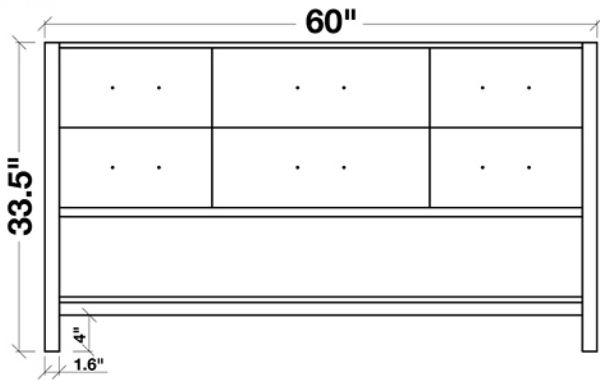

ARIEL

SHAKESPEARE 61" SINGLE SINK VANITY CABINET IN WHITE

MODEL: G061S-02

Cabinet Color	White
Cabinet Size	60"W x 21.5"D x 33.5"H
Mirror Color	White Frame
Mirror Size	28"W x 35.1"H
Features	<ul style="list-style-type: none">• Solid Wood Construction• White Cabinet Color• Five Full-Extension, Dove-Tail Construction, Soft-Closing Drawers and One Decorative Faux Drawer• Large Uncovered Open Storage Space• Satin Nickel Finish Hardware• Matching Framed Mirror Included

COLLECTION:

Ariel Shakespeare

FRONT

BACK VIEW

SIDE VIEW

MIRROR VIEW

ARIEL

61" PURE WHITE CULTURED MARBLE COUNTERTOP W/ SINGLE SINK

MODEL: G061S-CT

Dimensions

61"W x 22"D x 1.5"H

Features

- Pure White Cultured Marble Countertop w/ Miter-Cut Edge
- Countertop Pre-Drilled for 8" Widespread Faucets
- One Ceramic, Rectangular, UPC Certified Under-Mount Sink
- Matching Backsplash Included