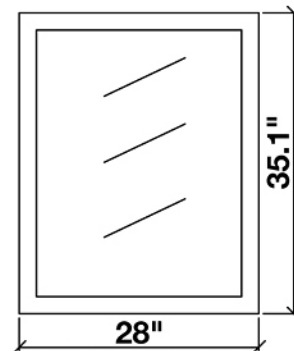

ARIEL

SHAKESPEARE 61" SINGLE SINK VANITY CABINET IN WHITE

MODEL: G061S-02

Cabinet Color	White
Cabinet Size	60"W x 21.5"D x 33.5"H
Mirror Color	White Frame
Mirror Size	28"W x 35.1"H
Features	<ul style="list-style-type: none">• Solid Wood Construction• White Cabinet Color• Five Full-Extension, Dove-Tail Construction, Soft-Closing Drawers and One Decorative Faux Drawer• Large Uncovered Open Storage Space• Satin Nickel Finish Hardware• Matching Framed Mirror Included

COLLECTION:

Ariel Shakespeare

FRONT

BACK VIEW

SIDE VIEW

MIRROR VIEW

ARIEL

61" PURE WHITE CULTURED MARBLE COUNTERTOP W/ SINGLE SINK

MODEL: G061S-CT

Dimensions

61"W x 22"D x 1.5"H

Features

- Pure White Cultured Marble Countertop w/ Miter-Cut Edge
- Countertop Pre-Drilled for 8" Widespread Faucets
- One Ceramic, Rectangular, UPC Certified Under-Mount Sink
- Matching Backsplash Included