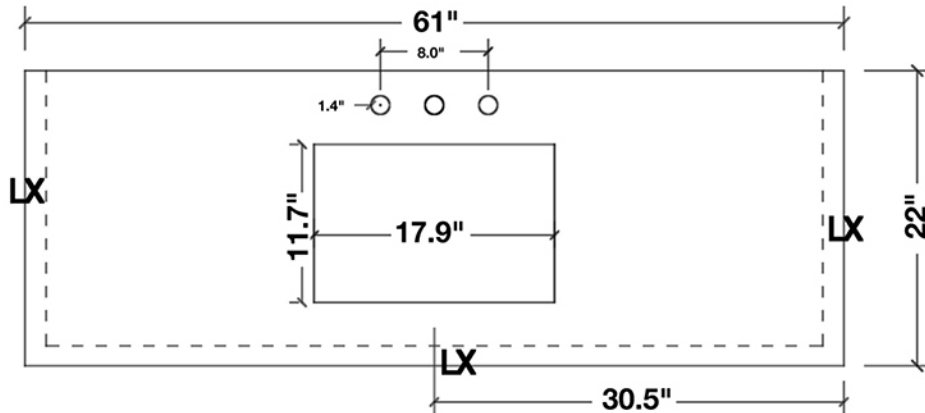

ARIEL

SHAKESPEARE 61" SINGLE SINK VANITY CABINET IN WHITE

MODEL: G061S-02

Cabinet Color	White
Cabinet Size	60"W x 21.5"D x 33.5"H
Mirror Color	White Frame
Mirror Size	28"W x 35.1"H
Features	<ul style="list-style-type: none">• Solid Wood Construction• White Cabinet Color• Five Full-Extension, Dove-Tail Construction, Soft-Closing Drawers and One Decorative Faux Drawer• Large Uncovered Open Storage Space• Satin Nickel Finish Hardware• Matching Framed Mirror Included

MODEL: G061S-CT

Dimensions

61"W x 22"D x 1.5"H

Features

- Pure White Cultured Marble Countertop w/ Miter-Cut Edge
- Countertop Pre-Drilled for 8" Widespread Faucets
- One Ceramic, Rectangular, UPC Certified Under-Mount Sink
- Matching Backsplash Included

All stone tops are finished by hand, pre-drilled for 8" widespread faucets, and double-sealed for scratch resistance and long term durability.

BACKSPLASH

TOP VIEW

MITER CUT SIDE VIEW