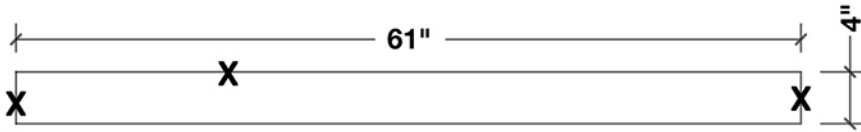

ARIEL

SHAKESPEARE 61" SINGLE SINK VANITY CABINET IN WHITE

MODEL: G061S-02

Cabinet Color	White
Cabinet Size	60"W x 21.5"D x 33.5"H
Mirror Color	White Frame
Mirror Size	28"W x 35.1"H
Features	<ul style="list-style-type: none">• Solid Wood Construction• White Cabinet Color• Five Full-Extension, Dove-Tail Construction, Soft-Closing Drawers and One Decorative Faux Drawer• Large Uncovered Open Storage Space• Satin Nickel Finish Hardware• Matching Framed Mirror Included

MODEL: G061S-CT

Dimensions

61"W x 22"D x 1.5"H

Features

- Pure White Cultured Marble Countertop w/ Miter-Cut Edge
- Countertop Pre-Drilled for 8" Widespread Faucets
- One Ceramic, Rectangular, UPC Certified Under-Mount Sink
- Matching Backsplash Included

All stone tops are finished by hand, pre-drilled for 8" widespread faucets, and double-sealed for scratch resistance and long term durability.

BACKSPLASH

TOP VIEW

MITER CUT SIDE VIEW