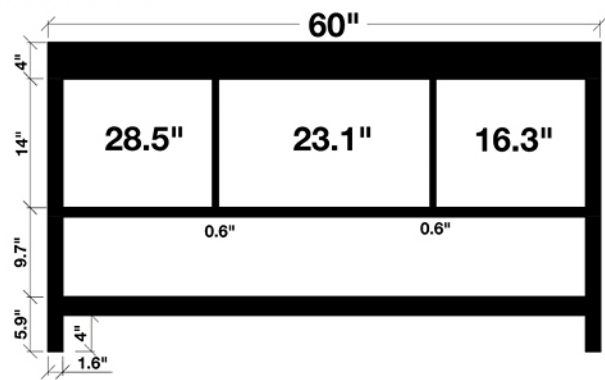

ARIEL

SHAKESPEARE 61" SINGLE SINK VANITY CABINET IN WHITE

MODEL: G061S-02

Cabinet Color	White
Cabinet Size	60"W x 21.5"D x 33.5"H
Mirror Color	White Frame
Mirror Size	28"W x 35.1"H
Features	<ul style="list-style-type: none">• Solid Wood Construction• White Cabinet Color• Five Full-Extension, Dove-Tail Construction, Soft-Closing Drawers and One Decorative Faux Drawer• Large Uncovered Open Storage Space• Satin Nickel Finish Hardware• Matching Framed Mirror Included

COLLECTION:

Ariel Shakespeare

FRONT

BACK VIEW

SIDE VIEW

MIRROR VIEW

ARIEL

61" PURE WHITE CULTURED MARBLE COUNTERTOP W/ SINGLE SINK

MODEL: G061S-CT

Dimensions

61"W x 22"D x 1.5"H

Features

- Pure White Cultured Marble Countertop w/ Miter-Cut Edge
- Countertop Pre-Drilled for 8" Widespread Faucets
- One Ceramic, Rectangular, UPC Certified Under-Mount Sink
- Matching Backsplash Included