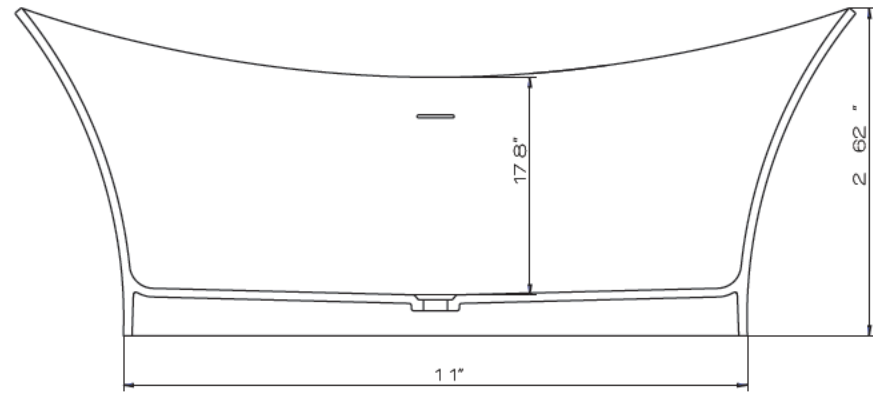

ANZZI™

**AZUL**  
Freestanding Bathtub  
FT-AZ520

Dimensions:  
69" L x 31" W x 25.625" H

Weight: 308 lb.  
Material: ANZZI Stone™ Resin  
Capacity: 66 gal

For more information visit  
[www.ANZZI.com](http://www.ANZZI.com) or call  
**1-844-44-ANZZI**