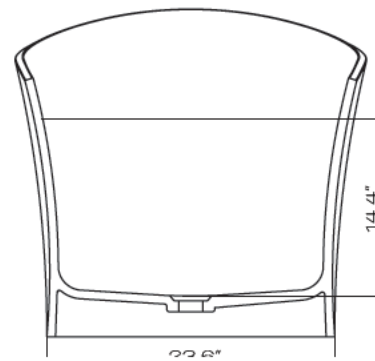

ANZZI™

**AZUL**  
Freestanding Bathtub  
FT-AZ520

Dimensions:  
69" L x 31" W x 25.625" H

Weight: 308 lb.  
Material: ANZZI Stone™ Resin  
Capacity: 66 gal

For more information visit  
[www.ANZZI.com](http://www.ANZZI.com) or call  
**1-844-44-ANZZI**