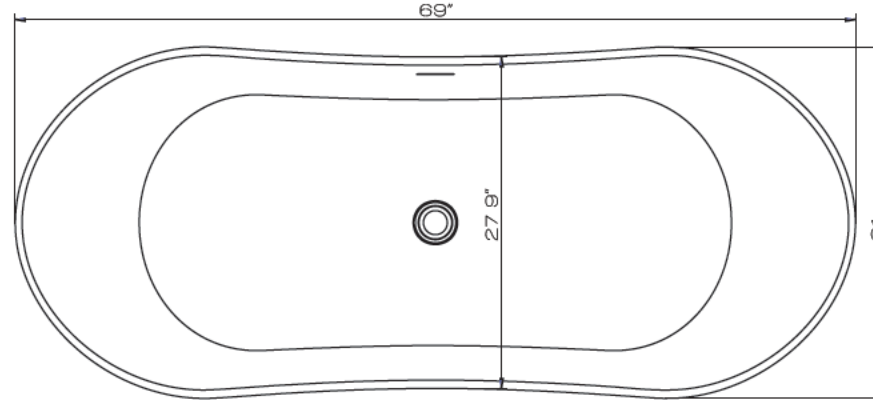

ANZZI™

**AZUL**  
Freestanding Bathtub  
FT-AZ520

Dimensions:  
69" L x 31" W x 25.625" H

Weight: 308 lb.  
Material: ANZZI Stone™ Resin  
Capacity: 66 gal

For more information visit  
[www.ANZZI.com](http://www.ANZZI.com) or call  
**1-844-44-ANZZI**