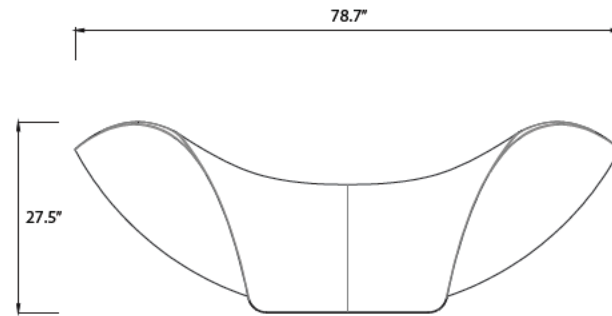

ANZZI™

CIELO

Freestanding Bathtub
FT-AZ512

Dimensions:

44.8" L x 78.7" W x 27.5" H

Weight: 242 lb.

Material: ANZZI Stone

Capacity: 81 gal

For more information visit

www.ANZZI.com or call

1-844-44-ANZZI

Perfection is our Tradition™