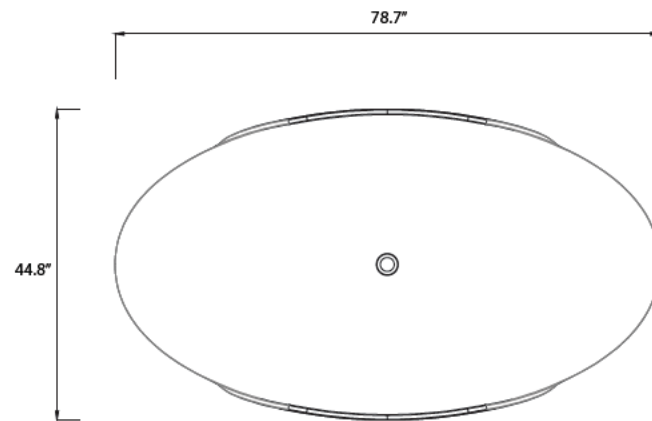

ANZZI™

CIELO

Freestanding Bathtub
FT-AZ512

Dimensions:

44.8" L x 78.7" W x 27.5" H

Weight: 242 lb.

Material: ANZZI Stone

Capacity: 81 gal

For more information visit

www.ANZZI.com or call

1-844-44-ANZZI

Perfection is our Tradition™