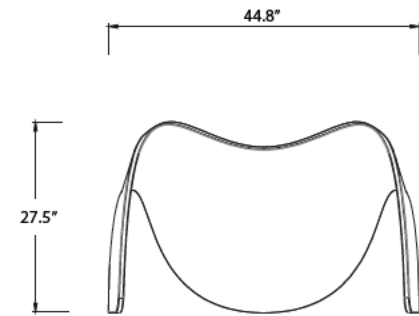

ANZZI™

CIELO

Freestanding Bathtub
FT-AZ512

Dimensions:

44.8" L x 78.7" W x 27.5" H

Weight: 242 lb.

Material: ANZZI Stone

Capacity: 81 gal

For more information visit

www.ANZZI.com or call

1-844-44-ANZZI

Perfection is our Tradition™