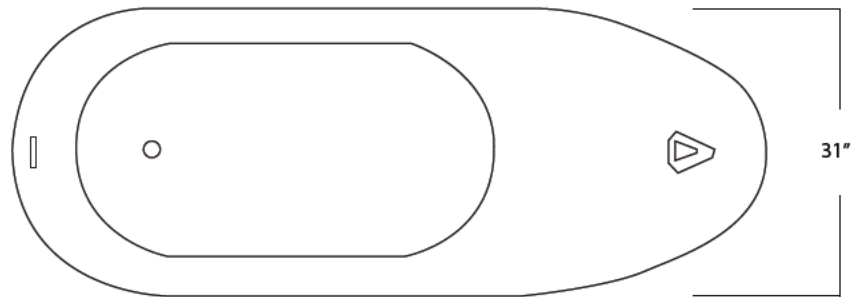

ANZZI™

GALA

Freestanding Bathtub

FT-AZ217, FT-AZ218, FT-AZ219

FT-AZ220

Dimensions:

80" L x 31" W x 60" H

Weight: 150 lb.

Material: LUCITE Acrylic

Capacity: 65 gal

For more information visit

www.ANZZI.com or call

1-844-44-ANZZI

Perfection is our Tradition™