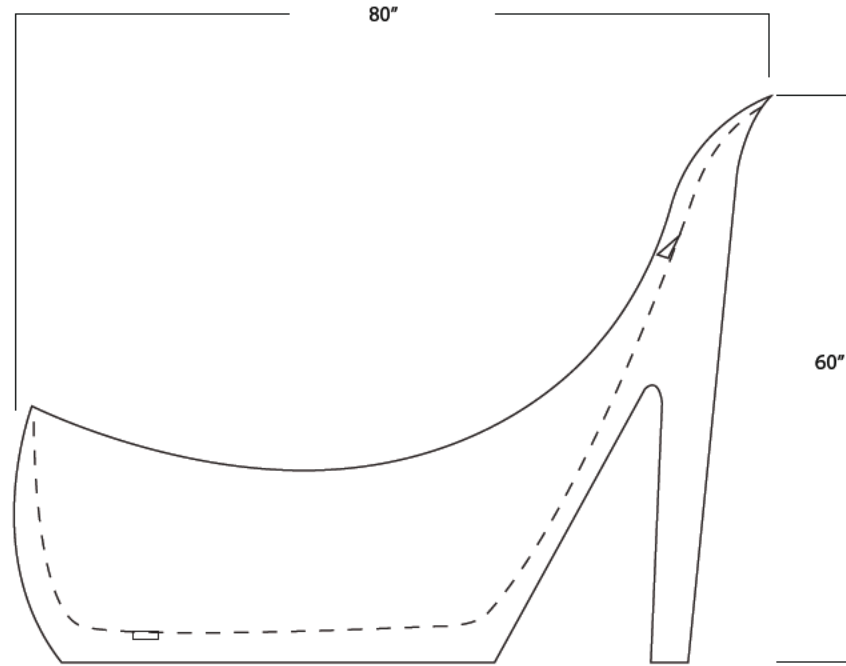

ANZZI™

GALA

Freestanding Bathtub

FT-AZ217, FT-AZ218, FT-AZ219

FT-AZ220

Dimensions:

80" L x 31" W x 60" H

Weight: 150 lb.

Material: LUCITE Acrylic

Capacity: 65 gal

For more information visit

www.ANZZI.com or call

1-844-44-ANZZI

Perfection is our Tradition™