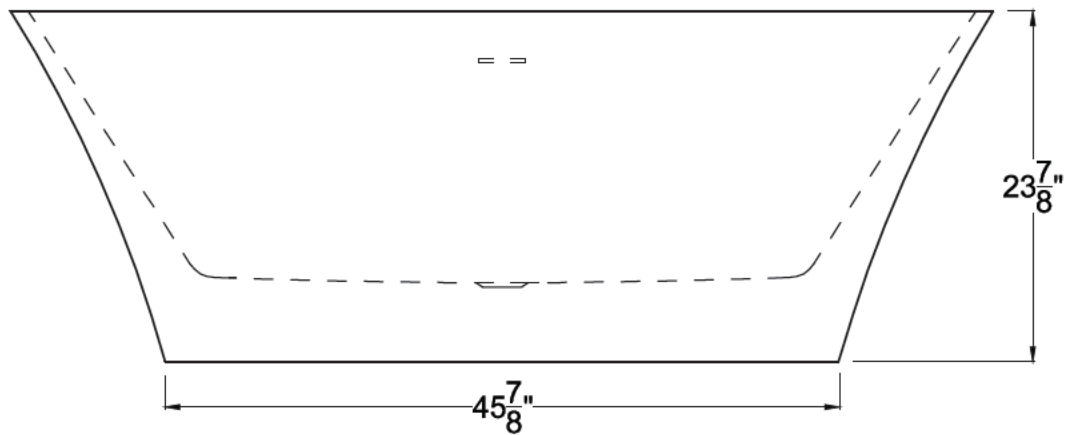

ANZZI™

ARDEN

Freestanding Bathtub
FT-AZ006

Dimensions:

29.4" L x 66.5" W x 23.8" H

Weight: 120 lb.

Material: LUCITE™ Acrylic

Capacity: 65 gal

For more information visit

www.ANZZI.com or call

1-844-44-ANZZI

Perfection is our Tradition™