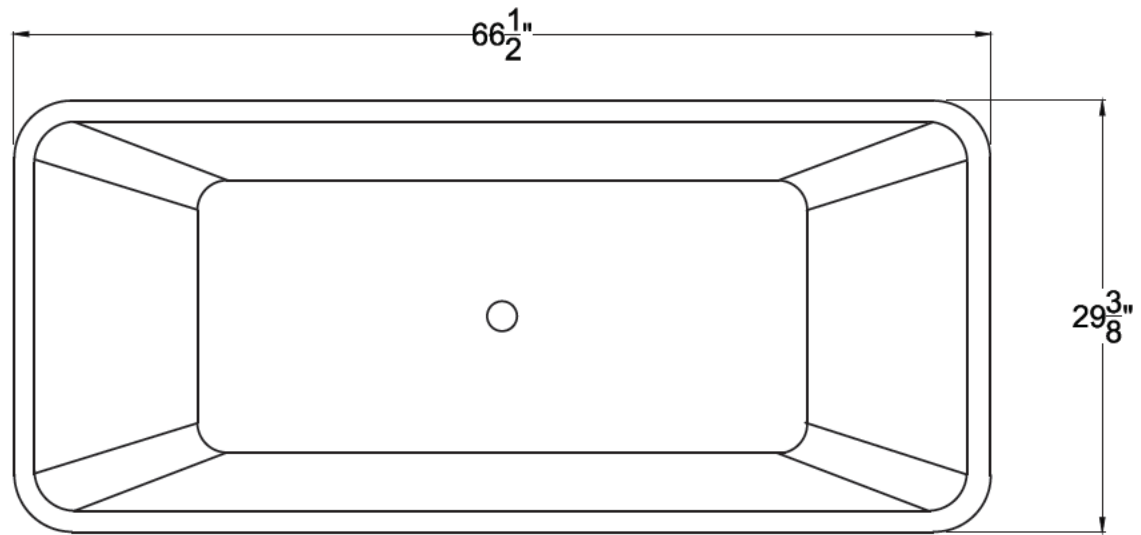

ANZZI™

ARDEN

Freestanding Bathtub
FT-AZ006

Dimensions:

29.4" L x 66.5" W x 23.8" H

Weight: 120 lb.

Material: LUCITE™ Acrylic

Capacity: 65 gal

For more information visit

www.ANZZI.com or call

1-844-44-ANZZI

Perfection is our Tradition™