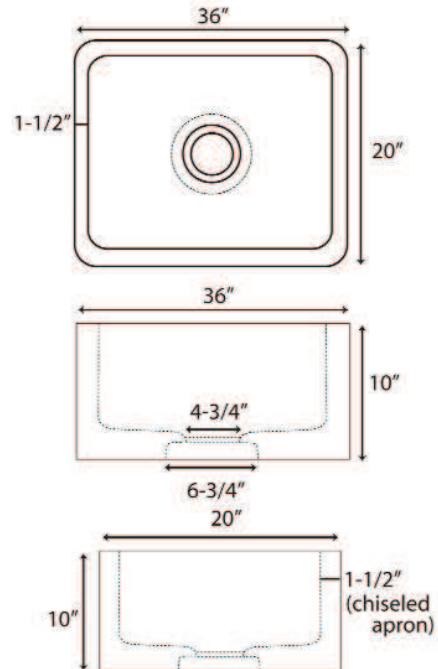

**36" BIRGITTA SINGLE  
BOWL FARMER SINK**

Cat. No  
FSGSB4020

W: 36"  
D: 20"  
H: 10"

**\*Please do NOT cut hole without  
template or actual product.**

**Interior Dimensions:**

Basin Interior: 30" W x 14" D  
Basin Depth: 8-1/2"

**Finishes:**

**GPBG** Polished Blue Gray Granite  
**GPBL** Polished Black Granite

Dimensions of fixture are nominal and may vary slightly. Dimensions and specifications subject to change without notice.