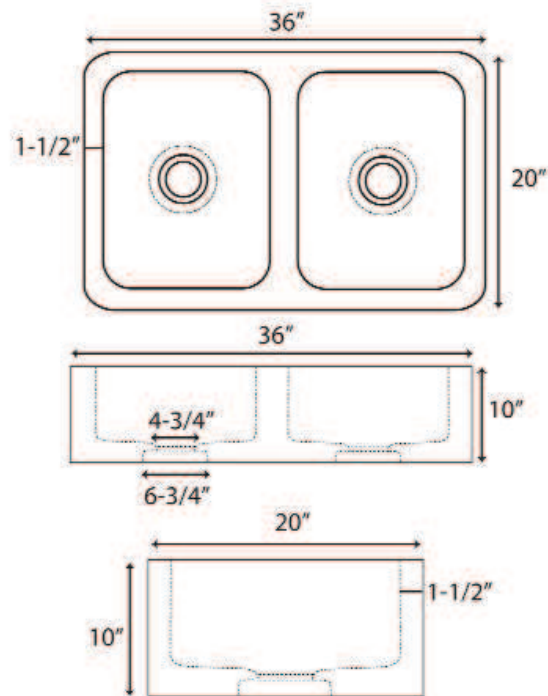

Finishes:

GPBL Polished Black Granite
GPBLU Polished Blue Granite

Dimensions of fixture are nominal and may vary slightly. Dimensions and specifications subject to change without notice.