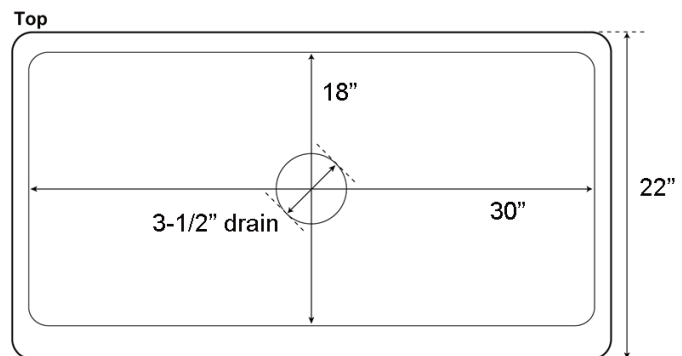

**33" BENTLEY SINGLE
BOWL FARMER SINK**

Cat. No
FSCSB3124-SAC

W: 33"
D: 22"
H: 9-1/2"

***Please do NOT cut hole without
template or actual product.**

Interior Dimensions:

Basin Interior: 30" W x 18" D

Features:

- ▶ Constructed of solid 16 gauge copper
- ▶ Hammered front
- ▶ Rounded interior corners easy for cleaning
- ▶ Sink bowl has no internal welds
- ▶ Sink bottom angled to drainage
- ▶ Accommodates 3-1/2" drain
- ▶ Patina applied to copper using French hot process
- ▶ Hand polished finish
- ▶ Copper is a living finish and will patina over time

Finish:

SAC Smooth Antique Copper

Dimensions of fixture are nominal and may vary within the range of tolerances established by ANSI Standard A112.19.2. Dimensions and specifications subject to change without notice.