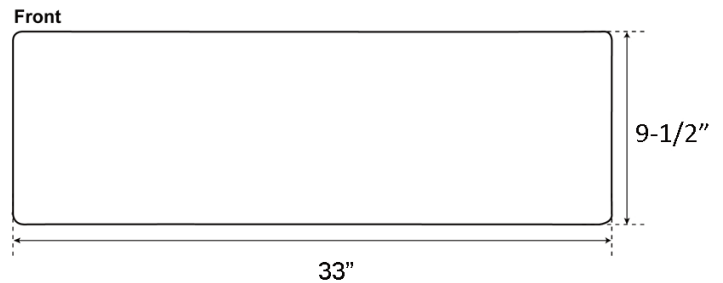

**33" BENTLEY SINGLE
BOWL FARMER SINK**

Cat. No
FSCSB3124-SAC

W: 33"
D: 22"
H: 9-1/2"

***Please do NOT cut hole without
template or actual product.**

Interior Dimensions:

Basin Interior: 30" W x 18" D

Features:

- ▶ Constructed of solid 16 gauge copper
- ▶ Hammered front
- ▶ Rounded interior corners easy for cleaning
- ▶ Sink bowl has no internal welds
- ▶ Sink bottom angled to drainage
- ▶ Accommodates 3-1/2" drain
- ▶ Patina applied to copper using French hot process
- ▶ Hand polished finish
- ▶ Copper is a living finish and will patina over time

Finish:

SAC Smooth Antique Copper

Dimensions of fixture are nominal and may vary within the range of tolerances established by ANSI Standard A112.19.2. Dimensions and specifications subject to change without notice.