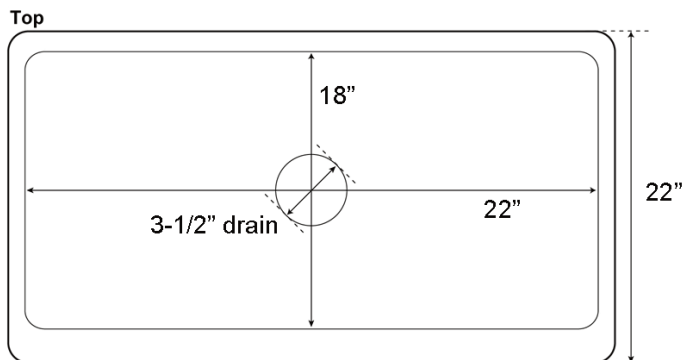

**25" BENTLEY SINGLE
BOWL FARMER SINK**

Cat. No
FSCSB3120-SAC

W: 25"
D: 22"
H: 9-1/2"

***Please do NOT cut hole without
template or actual product.**

Interior Dimensions:

Basin Interior: 22" W x 18" D

Features:

- ▶ Constructed of solid 16 gauge copper
- ▶ Hammered front
- ▶ Rounded interior corners easy for cleaning
- ▶ Sink bowl has no internal welds
- ▶ Sink bottom angled to drainage
- ▶ Accommodates 3-1/2" drain
- ▶ Patina applied to copper using French hot process
- ▶ Hand polished finish
- ▶ Copper is a living finish and will patina over time

Finish:

SAC Smooth Antique Copper

Dimensions of fixture are nominal and may vary within the range of tolerances established by ANSI Standard A112.19.2. Dimensions and specifications subject to change without notice.