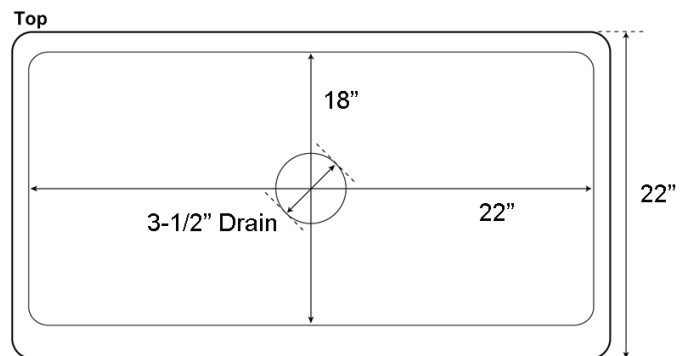

**25" AVENA SINGLE  
BOWL FARMER SINK**

Cat. No  
FSCSB3112

W: 25"  
D: 22"  
H: 9-1/2"

**\*Please do NOT cut hole without  
template or actual product.**

**Interior Dimensions:**

Basin Interior: 22" W x 18" D

**Features:**

- ▶ Constructed of solid 16 gauge copper
- ▶ Hammered front
- ▶ Rounded interior corners easy for cleaning
- ▶ Sink bowl has no internal welds
- ▶ Sink bottom angled to drainage
- ▶ Accommodates 3-1/2" drain
- ▶ Patina applied to copper using French hot process
- ▶ Hand polished finish
- ▶ Copper is a living finish and will patina over time

**Finish:**

**AC** Antique Copper

Dimensions of fixture are nominal and may vary within the range of tolerances established by ANSI Standard A112.19.2. Dimensions and specifications subject to change without notice.