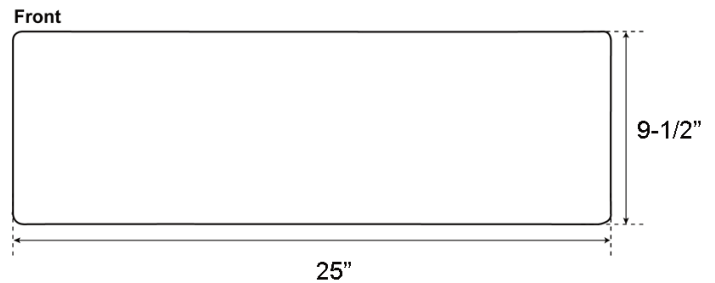

Finish:

AC Antique Copper

Dimensions of fixture are nominal and may vary within the range of tolerances established by ANSI Standard A112.19.2. Dimensions and specifications subject to change without notice.