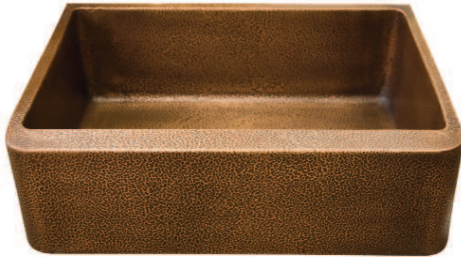

**25" AVENA SINGLE  
BOWL FARMER SINK**

Cat. No  
FSCSB3112

W: 25"  
D: 22"  
H: 9-1/2"

**\*Please do NOT cut hole without  
template or actual product.**

**Interior Dimensions:**

Basin Interior: 22" W x 18" D

**Features:**

- ▶ Constructed of solid 16 gauge copper
- ▶ Hammered front
- ▶ Rounded interior corners easy for cleaning
- ▶ Sink bowl has no internal welds
- ▶ Sink bottom angled to drainage
- ▶ Accommodates 3-1/2" drain
- ▶ Patina applied to copper using French hot process
- ▶ Hand polished finish
- ▶ Copper is a living finish and will patina over time