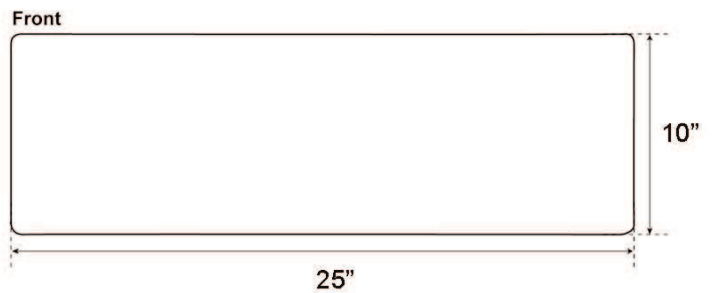

Finish:

AC Antique Copper

Dimensions of fixture are nominal and may vary within the range of tolerances established by ANSI Standard A112.19.2. Dimensions and specifications subject to change without notice.