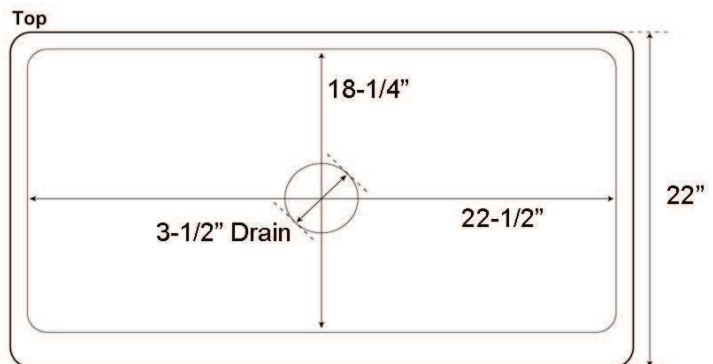

**25" BARROCA SINGLE
BOWL FARMER SINK**

Cat. No
FSCSB3104

W: 25"

D: 22"

H: 10"

***Please do NOT cut hole without
template or actual product.**

Interior Dimensions:

Basin Interior: 22-1/2" W x 18-1/4" D

Features:

- ▶ Constructed of solid 16 gauge copper
- ▶ Hammered front
- ▶ Rounded interior corners easy for cleaning
- ▶ Sink bowl has no internal welds
- ▶ Sink bottom angled to drainage
- ▶ Accommodates 3-1/2" drain
- ▶ Patina applied to copper using French hot process
- ▶ Hand polished finish
- ▶ Copper is a living finish and will patina over time

Finish:

AC Antique Copper

Dimensions of fixture are nominal and may vary within the range of tolerances established by ANSI Standard A112.19.2. Dimensions and specifications subject to change without notice.