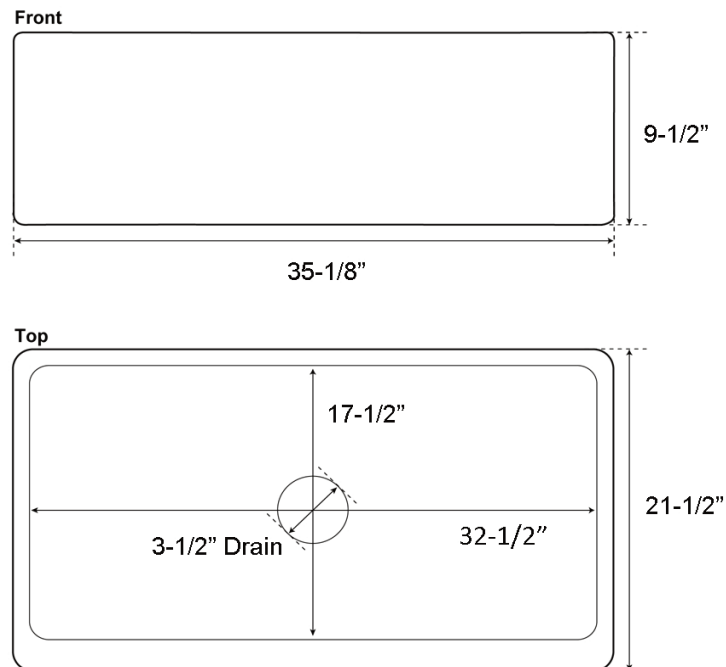

**36" AUSTIN SINGLE
BOWL FARMER SINK**

Cat. No
FSCSB3100

W: 35-1/8"

D: 21-1/2"

H: 9-1/2"

Features:

- ▶ Constructed of solid 16 gauge copper
- ▶ Smooth front
- ▶ Rounded interior corners easy for cleaning
- ▶ Sink bowl has no internal welds
- ▶ Sink bottom angled to drainage
- ▶ Accommodates 3-1/2" drain
- ▶ Patina applied to copper using French hot process
- ▶ Hand polished finish
- ▶ Copper is a living finish and will patina over time

Finish:

SAC Smooth Antique Copper

***Please do NOT cut hole without
template or actual product.**

Interior Dimensions:

Basin Interior: 32-1/2" W x 17-1/2" D

Dimensions of fixture are nominal and may vary within the range of tolerances established by ANSI Standard A112.19.2. Dimensions and specifications subject to change without notice.