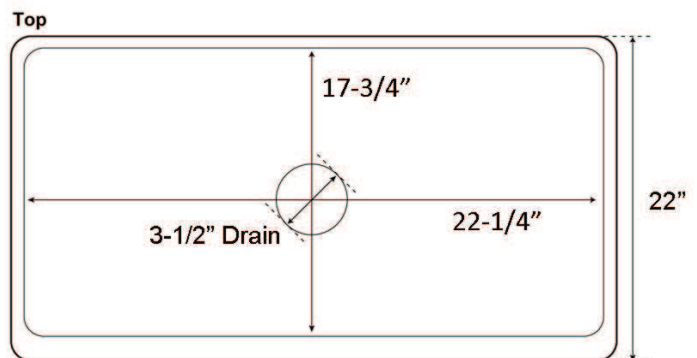

**25" CILANTRO SINGLE  
BOWL FARMER SINK**

Cat. No  
FSCSB3082-SAC

W: 25"

D: 22"

H: 10"

**Features:**

- ▶ Constructed of solid 16 gauge copper
- ▶ Front features a grapevine design
- ▶ Rounded interior corners easy for cleaning
- ▶ Sink bowl has no internal welds
- ▶ Sink bottom angled to drainage
- ▶ Accommodates 3-1/2" drain
- ▶ Copper is a living finish and will patina over time

**Finish:**

**SAC** Smooth Antique Copper

**\*Please do NOT cut hole without  
template or actual product.**

**Interior Bowl Dimensions:**

Basin Interior: 22-1/4" W x 17-3/4" D

Dimensions of fixture are nominal and may vary within the range of tolerances established by ANSI Standard A112.19.2. Dimensions and specifications subject to change without notice.