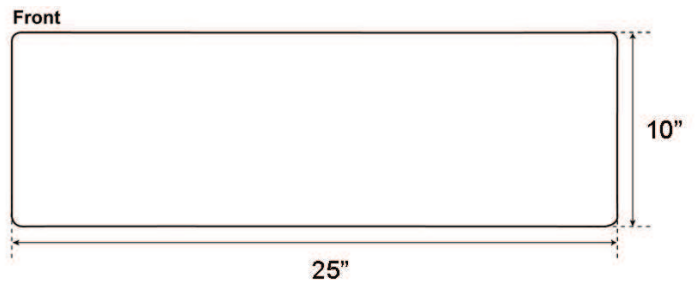

**25" CILANTRO SINGLE  
BOWL FARMER SINK**

Cat. No  
FSCSB3082-SAC

W: 25"

D: 22"

H: 10"

**Features:**

- ▶ Constructed of solid 16 gauge copper
- ▶ Front features a grapevine design
- ▶ Rounded interior corners easy for cleaning
- ▶ Sink bowl has no internal welds
- ▶ Sink bottom angled to drainage
- ▶ Accommodates 3-1/2" drain
- ▶ Copper is a living finish and will patina over time

**Finish:**

**SAC** Smooth Antique Copper

**\*Please do NOT cut hole without  
template or actual product.**

**Interior Bowl Dimensions:**

Basin Interior: 22-1/4" W x 17-3/4" D

Dimensions of fixture are nominal and may vary within the range of tolerances established by ANSI Standard A112.19.2. Dimensions and specifications subject to change without notice.