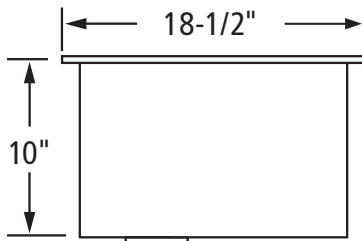

FRIGIDAIRE®

1-888-999-4832

FPUR1519-D10

16 Gauge 304 Stainless Steel
Single Bowl Undermount Sink

Side View

Dimensions

- Overall Size: 14-1/2" x 18-1/2"
- Bowl: 13" x 17" x 10"
- Drain Opening: 3-1/2"

Included Accessories