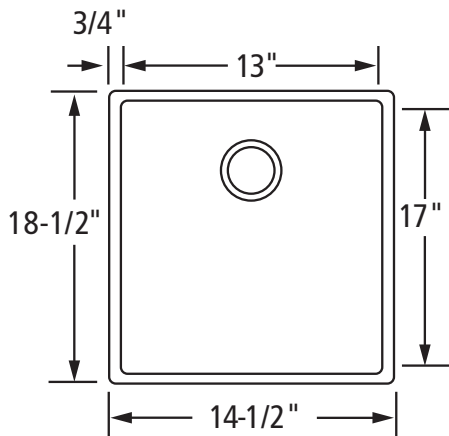

FRIGIDAIRE®

1-888-999-4832

FPUR1519-D10

16 Gauge 304 Stainless Steel
Single Bowl Undermount Sink

Side View

Dimensions

- Overall Size: 14-1/2" x 18-1/2"
- Bowl: 13" x 17" x 10"
- Drain Opening: 3-1/2"

Included Accessories

- Grid
- Sink Strainer

Features

- Handmade
- 10 MM radius corners
- 16 gauge 304 stainless steel
- Proprietary V-Therm Shield™
 - Provides superior sound deadening and thermal retention
- Long lasting, tight brush finish
- Stain and corrosion resistant